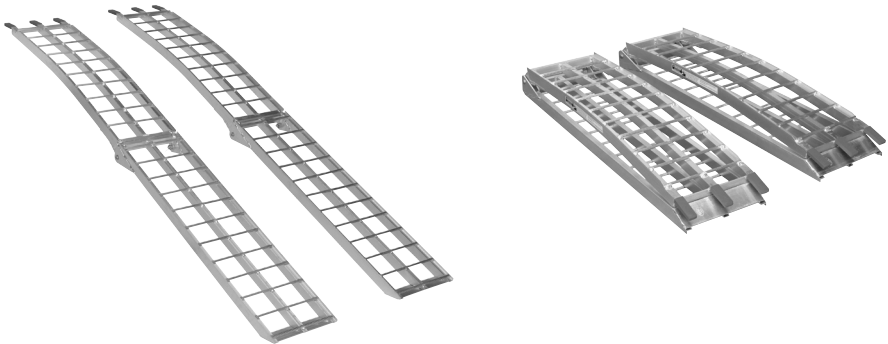

WARRANTY: Guarantee is 12 months from purchase date, proof of which will be required for any claim.

INFORMATION: For a copy of our latest catalogue and promotions call us on 01284 757525 and leave your full name and address, including postcode.

Sole UK Distributor, Sealey Group,
Kempson Way, Suffolk Business Park,
Bury St. Edmunds, Suffolk,
IP32 7AR

01284 757500

www.sealey.co.uk

01284 703534

sales@sealey.co.uk