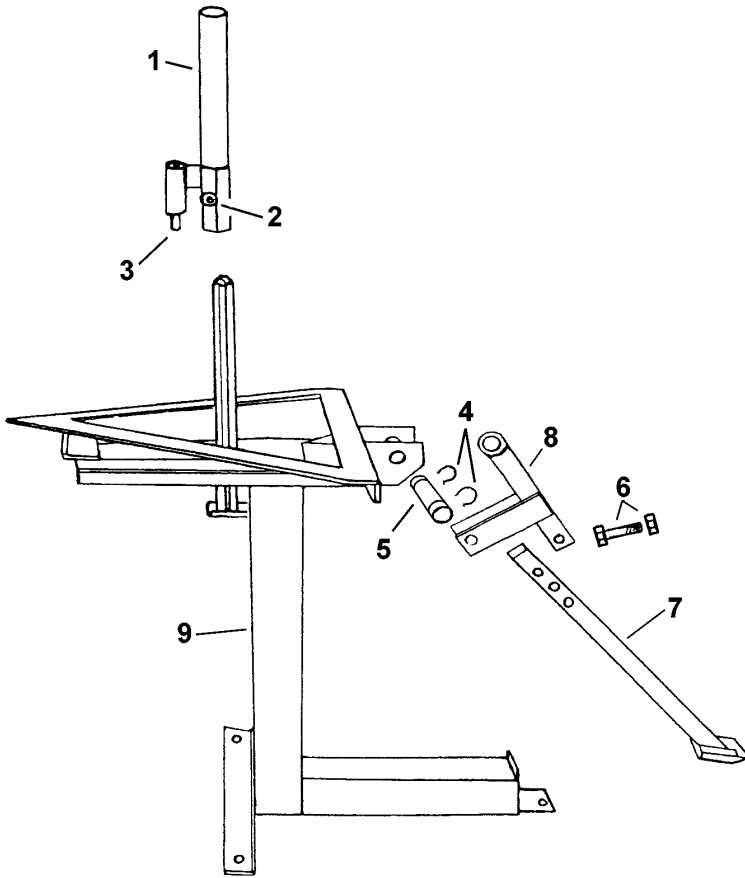

TC961

TC962

Item	Part No.	Description
-	363/348	Bar, Tyre Fitting/Removing (not shown)
1	363/CE23-1	Wheel Locating Clamp, Thumb Screw & Wheel Peg
2	363/CE23-2	Screw, Thumb
3	363/CE23-3	Peg, Wheel
4	363/CE23-4	Circlip
5	363/CE23-5	Pin, Bead Breaker
6	363/CE23-6	Nut & Bolt, Bead Breaker
7	363/CE23-7	Breaker, Bead
8	363/CE23-8	Support, Bead Breaker
9	363/CE23-9	Frame, Main

Not supplied with Tyre Changer

- TC963 Tyre Bar, Aluminium Wheels

Item	Part No.	Description
1	363/348	Bar, Tyre Fitting/Removing
2	363/378	Spring, Return
3	363/379	Lever, Valve
4	363/380	Valve, Control
5	363/400	Mat, Rubber
6	363/402	Ram Assembly Complete
7	363/452	Pin & Chain
8	363/455	Post, Centre
9	363/456	Clamp Assembly, Wheel
10	363/457	Pin & Circlip, Ram
11	363/458	Frame
12	363/459	Hose, Air
13	363/460	Hose, Air, Ram

Not supplied with Tyre Changer

- 363/483 Seal Kit, Ram

- TC963 Tyre Bar, Aluminium Wheels

Version No: 1
Date Issued: 180701