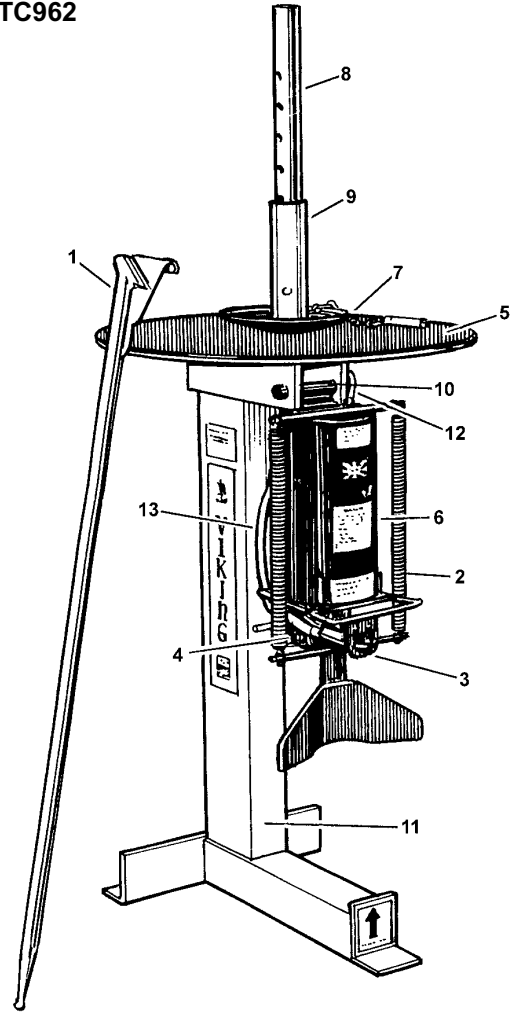

TC961

TC962

Item	Part No.	Description
-	363/348	Bar, Tyre Fitting/Removing (not shown)
1	363/CE23-1	Wheel Locating Clamp, Thumb Screw & Wheel Peg
2	363/CE23-2	Screw, Thumb
3	363/CE23-3	Peg, Wheel
4	363/CE23-4	Circlip
5	363/CE23-5	Pin, Bead Breaker
6	363/CE23-6	Nut & Bolt, Bead Breaker
7	363/CE23-7	Breaker, Bead
8	363/CE23-8	Support, Bead Breaker
9	363/CE23-9	Frame, Main

Not supplied with Tyre Changer

- TC963 Tyre Bar, Aluminium Wheels

Item	Part No.	Description
1	363/348	Bar, Tyre Fitting/Removing
2	363/378	Spring, Return
3	363/379	Lever, Valve
4	363/380	Valve, Control
5	363/400	Mat, Rubber
6	363/402	Ram Assembly Complete
7	363/452	Pin & Chain
8	363/455	Post, Centre
9	363/456	Clamp Assembly, Wheel
10	363/457	Pin & Circlip, Ram
11	363/458	Frame
12	363/459	Hose, Air
13	363/460	Hose, Air, Ram

Not supplied with Tyre Changer

- 363/483 Seal Kit, Ram

- TC963 Tyre Bar, Aluminium Wheels

Version No: 1
Date Issued: 180701