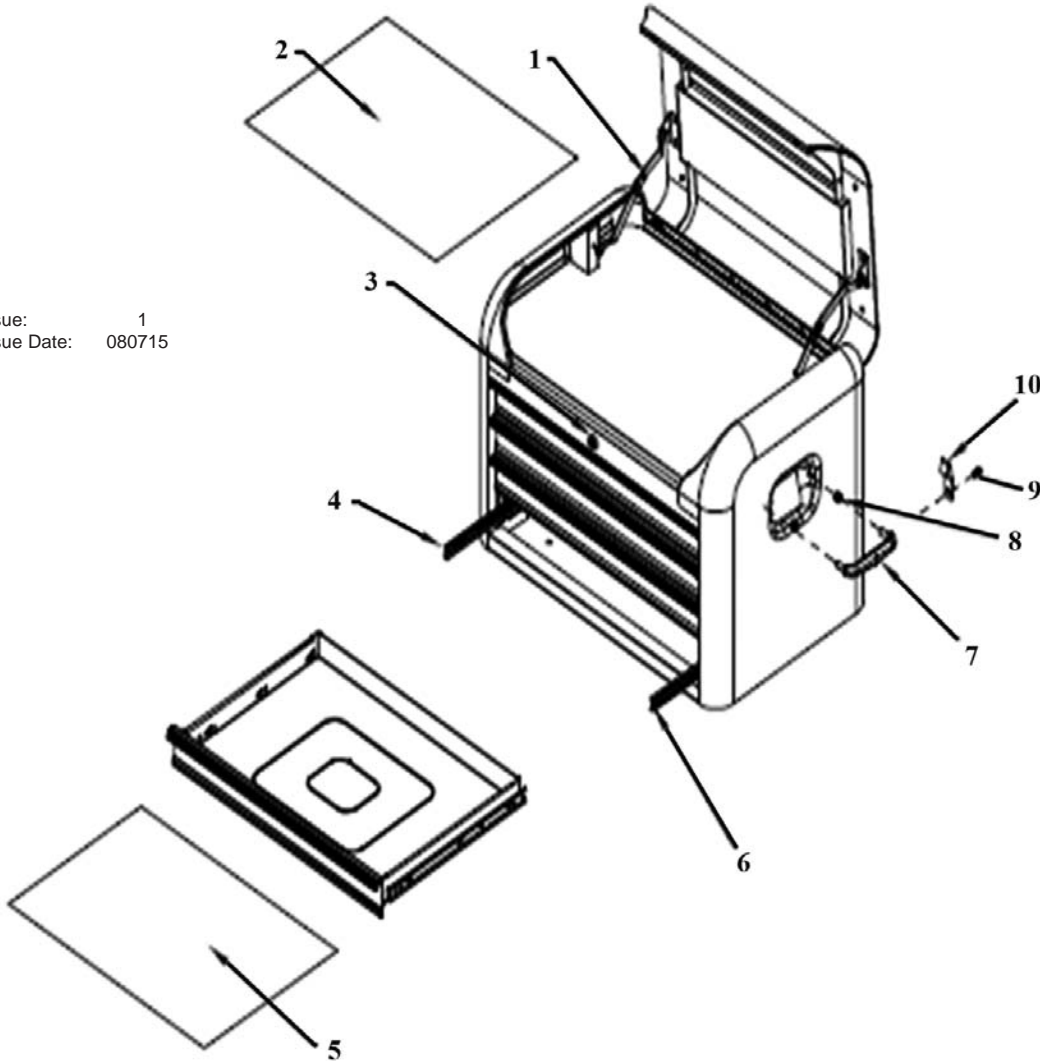

PARTS FOR:  
**TOPCHEST 4 DRAWER RETRO -  
BLUE WITH WHITE STRIPE**  
MODEL: **AP28104BWS**

Issue: 1  
Issue Date: 080715

ITEM	PART NO	DESCRIPTION
1	AP28104BWS.01	STRUT
2	AP28104BWS.02	LINER
3	AP28104BWS.03	LOCK & KEY
4	AP28104BWS.04	BEARING SLIDE (R)
5	AP28104BWS.05	DRAWER LINER
6	AP28104BWS.06	BEARING SLIDE (L)
7	AP28104BWS.07	CHEST HANDLE
8	AP28104BWS.08	HEX NUT (M8)
9	AP28104BWS.09	HEX BOLT (M6x12)
10	AP28104BWS.10	CONNECTOR