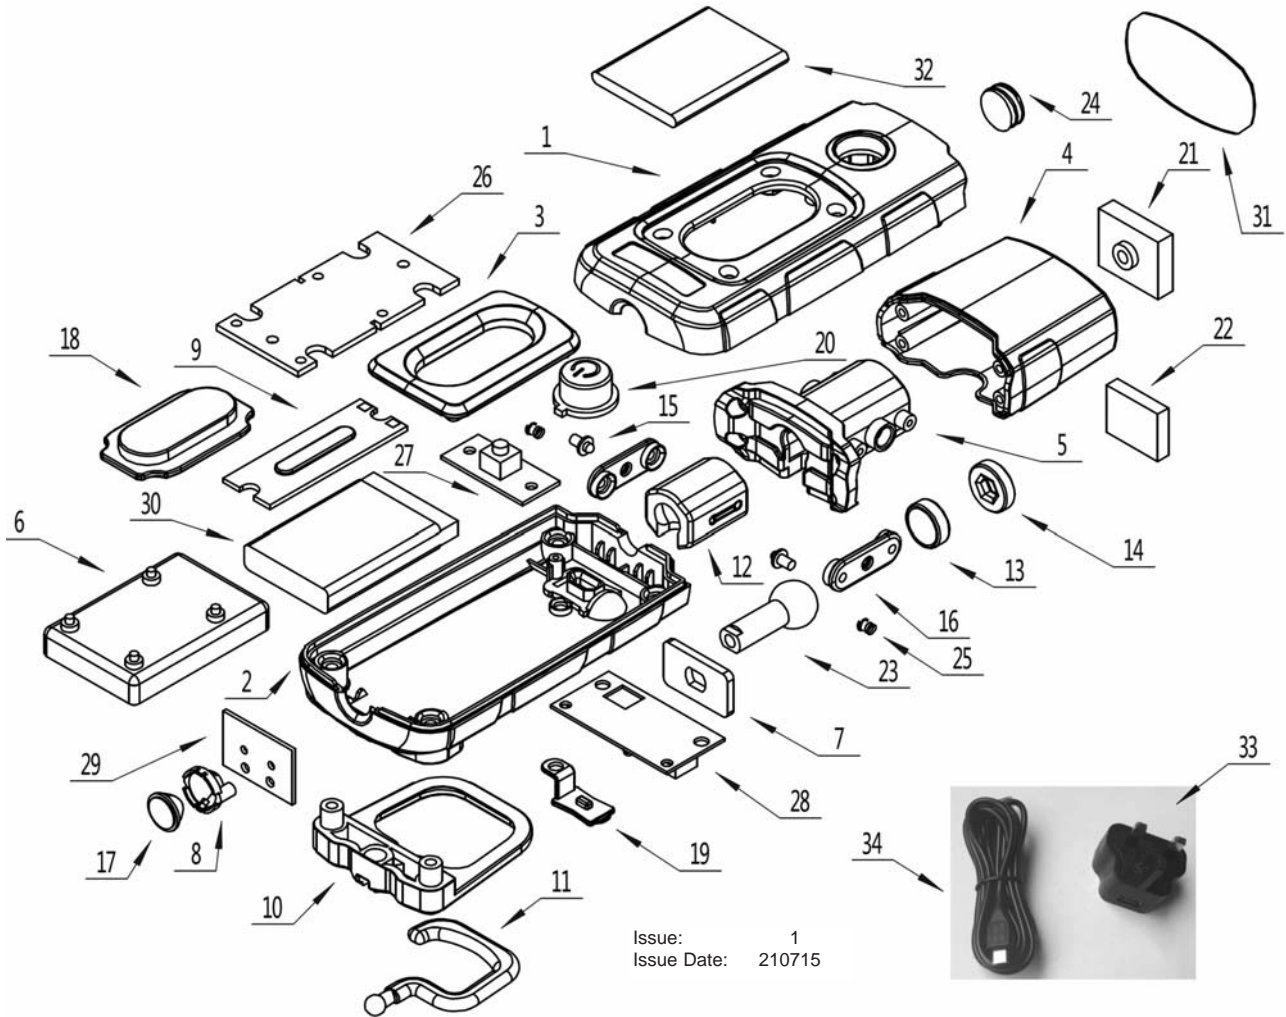

PARTS FOR:
**RECHARGEABLE 360° 2W COB + 1W LED INSPECTION
 LAMP GREEN LITHIUM-POLYMER**
 MODEL: **LED3601G**

Issue: 1
 Issue Date: 210715

ITEM	PART NO	DESCRIPTION	ITEM	PART NO	DESCRIPTION
1	LED3601G.01	FRONT HOUSING 'GREEN'	18	LED3601.18	FRONT LENS
2	LED3601G.02	BACK HOUSING 'GREEN'	19	LED3601.19	CHARGING SOCKET COVER
3	LED3601G.03	PLASTIC BOARD 'GREEN'	20	LED3601.20	SWITCH CAP
4	LED3601G.04	HANDLE 'GREEN'	21	LED3601.21	MAGNET HOUSING
5	LED3601.05	ROTATING SUPPORT (LARGE)	22	LED3601.22	MAGNET
6	LED3601.06	BATTERY HOUSING	23	LED3601.23	PIVOT
7	LED3601.07	PIVOT PLATE	24	LED3601.24	WAVE SPRING
8	LED3601.08	HEAD LED COVER	25	LED3601.25	SPRING
9	LED3601.09	2W COB LED	26	LED3601.26	BATTERY PLATE
10	LED3601.10	PLASTIC BELT CLIP	27	LED3601.27	SWITCH BUTTON
11	LED3601.11	HOOK	28	LED3601.28	PCB
12	LED3601.12	ROTATING SUPPORT (SMALL)	29	LED3601.29	HEAD LED PCB
13	LED3601.13	PIVOT PROTECTION RING	30	LED3601.30	BATTERY
14	LED3601.14	PIVOT PROTECTION RING	31	LED3601.31	STICKER (BOTTOM)
15	LED3601.15	ROTATING SUPPORT PIN	32	LED3601.32	BATTERY PROTECTION FOAM
16	LED3601.16	ROTATING SUPPORT BAR	33	LED360USB.C	USB MAINS CHARGER
17	LED3601.17	HEAD LED LENS	34	LED3601.34	MICRO USB WITH 5PIN CABLE