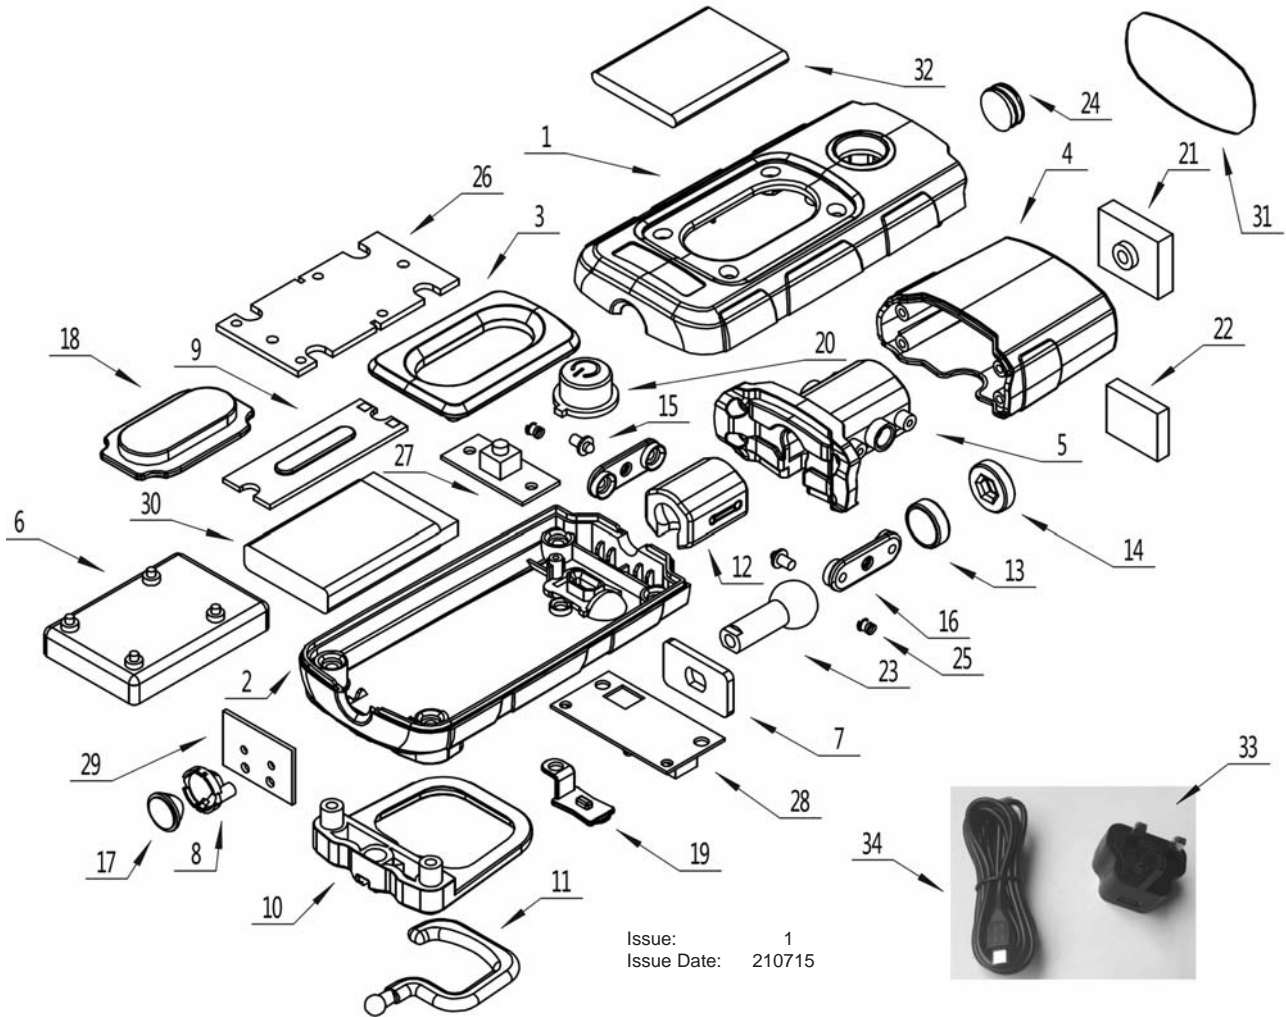

PARTS FOR:
**RECHARGEABLE 360° 2W COB + 1W LED INSPECTION
 LAMP RED LITHIUM-POLYMER
 MODEL: LED3601R**

Issue: 1
 Issue Date: 210715

ITEM	PART NO	DESCRIPTION	ITEM	PART NO	DESCRIPTION
1	LED3601R.01	FRONT HOUSING 'RED'	18	LED3601.18	FRONT LENS
2	LED3601R.02	BACK HOUSING 'RED'	19	LED3601.19	CHARGING SOCKET COVER
3	LED3601R.03	PLASTIC BOARD 'RED'	20	LED3601.20	SWITCH CAP
4	LED3601R.04	HANDLE 'RED'	21	LED3601.21	MAGNET HOUSING
5	LED3601.05	ROTATING SUPPORT (LARGE)	22	LED3601.22	MAGNET
6	LED3601.06	BATTERY HOUSING	23	LED3601.23	PIVOT
7	LED3601.07	PIVOT PLATE	24	LED3601.24	WAVE SPRING
8	LED3601.08	HEAD LED COVER	25	LED3601.25	SPRING
9	LED3601.09	2W COB LED	26	LED3601.26	BATTERY PLATE
10	LED3601.10	PLASTIC BELT CLIP	27	LED3601.27	SWITCH BUTTON
11	LED3601.11	HOOK	28	LED3601.28	PCB
12	LED3601.12	ROTATING SUPPORT (SMALL)	29	LED3601.29	HEAD LED PCB
13	LED3601.13	PIVOT PROTECTION RING	30	LED3601.30	BATTERY
14	LED3601.14	PIVOT PROTECTION RING	31	LED3601.31	STICKER (BOTTOM)
15	LED3601.15	ROTATING SUPPORT PIN	32	LED3601.32	BATTERY PROTECTION FOAM
16	LED3601.16	ROTATING SUPPORT BAR	33	LED360USB.C	USB MAINS CHARGER
17	LED3601.17	HEAD LED LENS	34	LED3601.34	MICRO USB WITH 5PIN CABLE