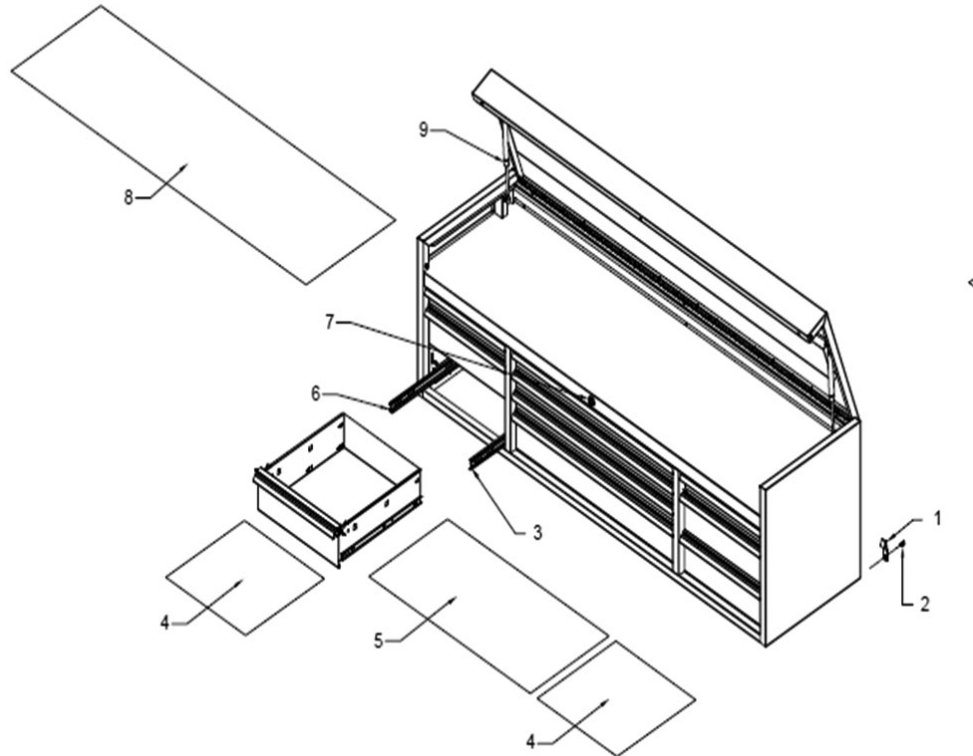

PARTS FOR:  
**TOPCHEST 10 DRAWER 1830mm**  
**HEAVY-DUTY**  
MODEL: **PTB181510**

Issue: 1  
Issue Date: 101214

ITEM	PART NO	DESCRIPTION
1	PTB-200837	CONNECTOR
2	PTB-321051	HEX BOLT (M6x12)
3	PTB-300169	BEARING SLIDE (R)
4	PTB-550094	DRAWER LINER
5	PTB-550095	DRAWER LINER
6	PTB-300168	BEARING SLIDE (L)
7	PTB-304007	LOCK AND KEY
8	PTB-551473	TOP LINER
9	PTB-303154	GAS STRUT