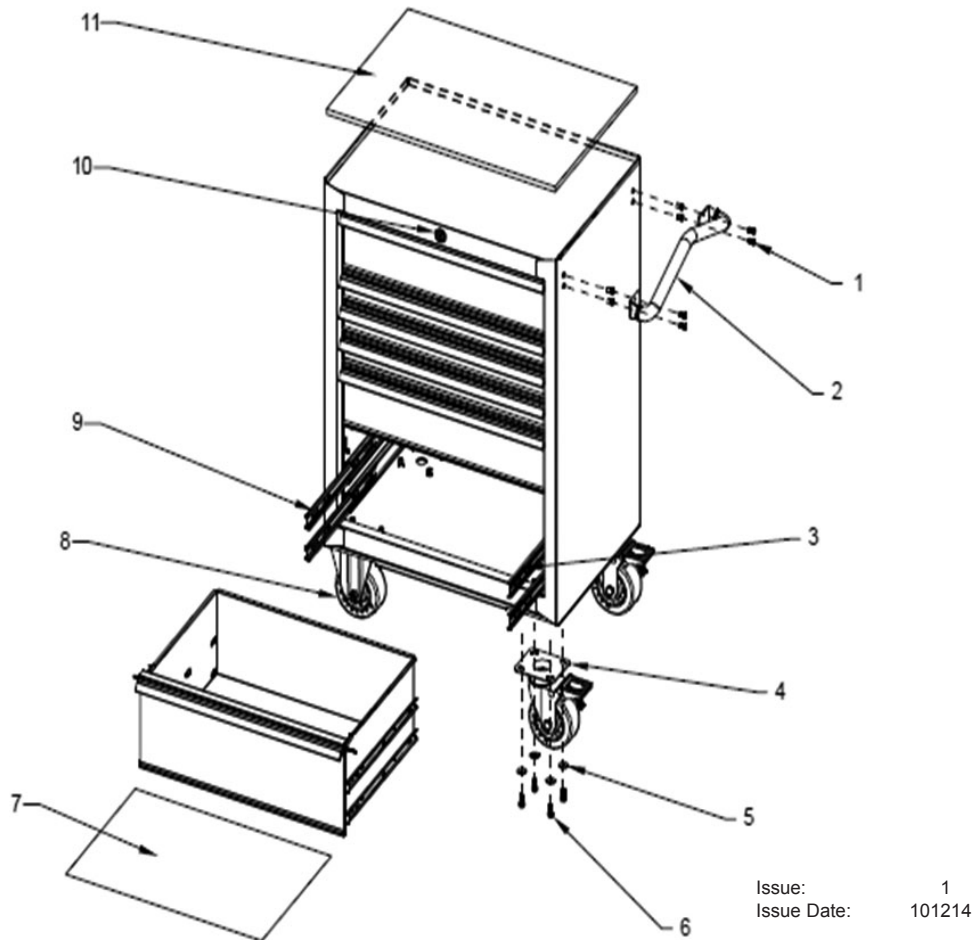

PARTS FOR:
**ROLLCAB 6 DRAWER 675mm STAINLESS
STEEL HEAVY-DUTY**
MODEL: **PTB67506SS**

Issue: 1
Issue Date: 101214

ITEM	PART NO	DESCRIPTION
1	PTB-321051	HEX BOLT (M6x12)
2	PTB-306061	CABINET HANDLE
3	PTB-300023	BEARING SLIDE (R)
4	PTB-302069	SWIVEL CASTOR
5	PTB-324002	WASHER
6	PTB-321024	HEX BOLT (M8x20)
7	PTB-550123	DRAWER LINER
8	PTB-302070	RIGID CASTOR
9	PTB-300022	BEARING SLIDE (L)
10	PTB-304007	LOCK AND KEY
11	PTB-570490	TOP PANEL