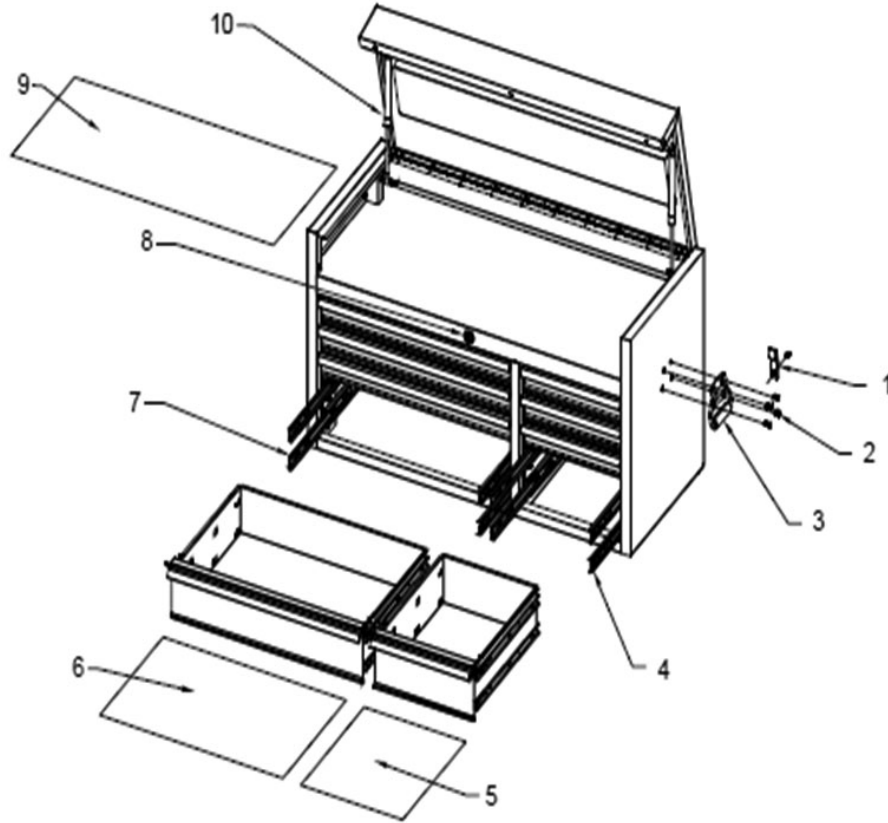

PARTS FOR:
**TOPCHEST 8 DRAWER 1055mm STAINLESS
STEEL HEAVY-DUTY**
MODEL: **PTB104008SS**

Issue: 1
Issue Date: 101214

ITEM	PART NO	DESCRIPTION
1	PTB-200837	CONNECTOR
2	PTB-321051	HEX BOLT (M6x12)
3	PTB-306001	CHEST HANDLE
4	PTB-300023	BEARING SLIDE (R)
5	PTB-550274	DRAWER LINER
6	PTB-550156	DRAWER LINER
7	PTB-300022	BEARING SLIDE (L)
8	PTB-304007	LOCK AND KEY
9	PTB-550516	TOP LINER
10	PTB-303053	GAS STRUT