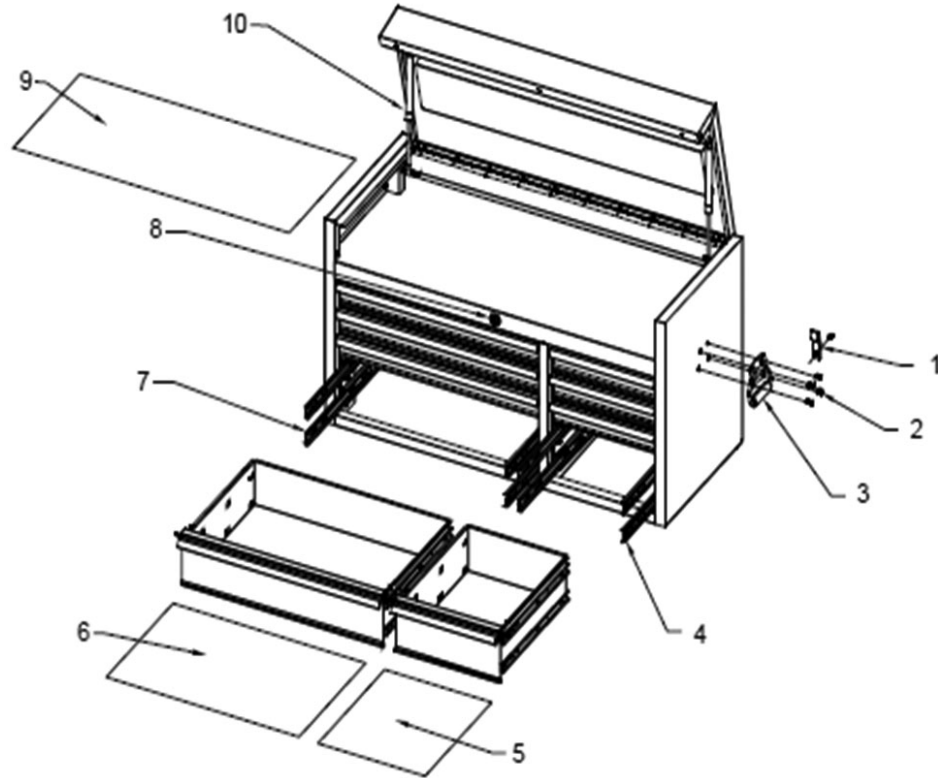

PARTS FOR:  
**TOPCHEST 8 DRAWER 1040mm**  
**HEAVY-DUTY**  
MODEL: **PTB104008**

Issue: 1  
Issue Date: 101214

ITEM	PART NO	DESCRIPTION
1	PTB-200837	CONNECTOR
2	PTB-321051	HEX BOLT (M6x12)
3	PTB-306001	CHEST HANDLE
4	PTB-300023	BEARING SLIDE (R)
5	PTB-550274	DRAWER LINER
6	PTB-550156	DRAWER LINER
7	PTB-300022	BEARING SLIDE (L)
8	PTB-304007	LOCK AND KEY
9	PTB-550516	TOP LINER
10	PTB-303053	GAS STRUT