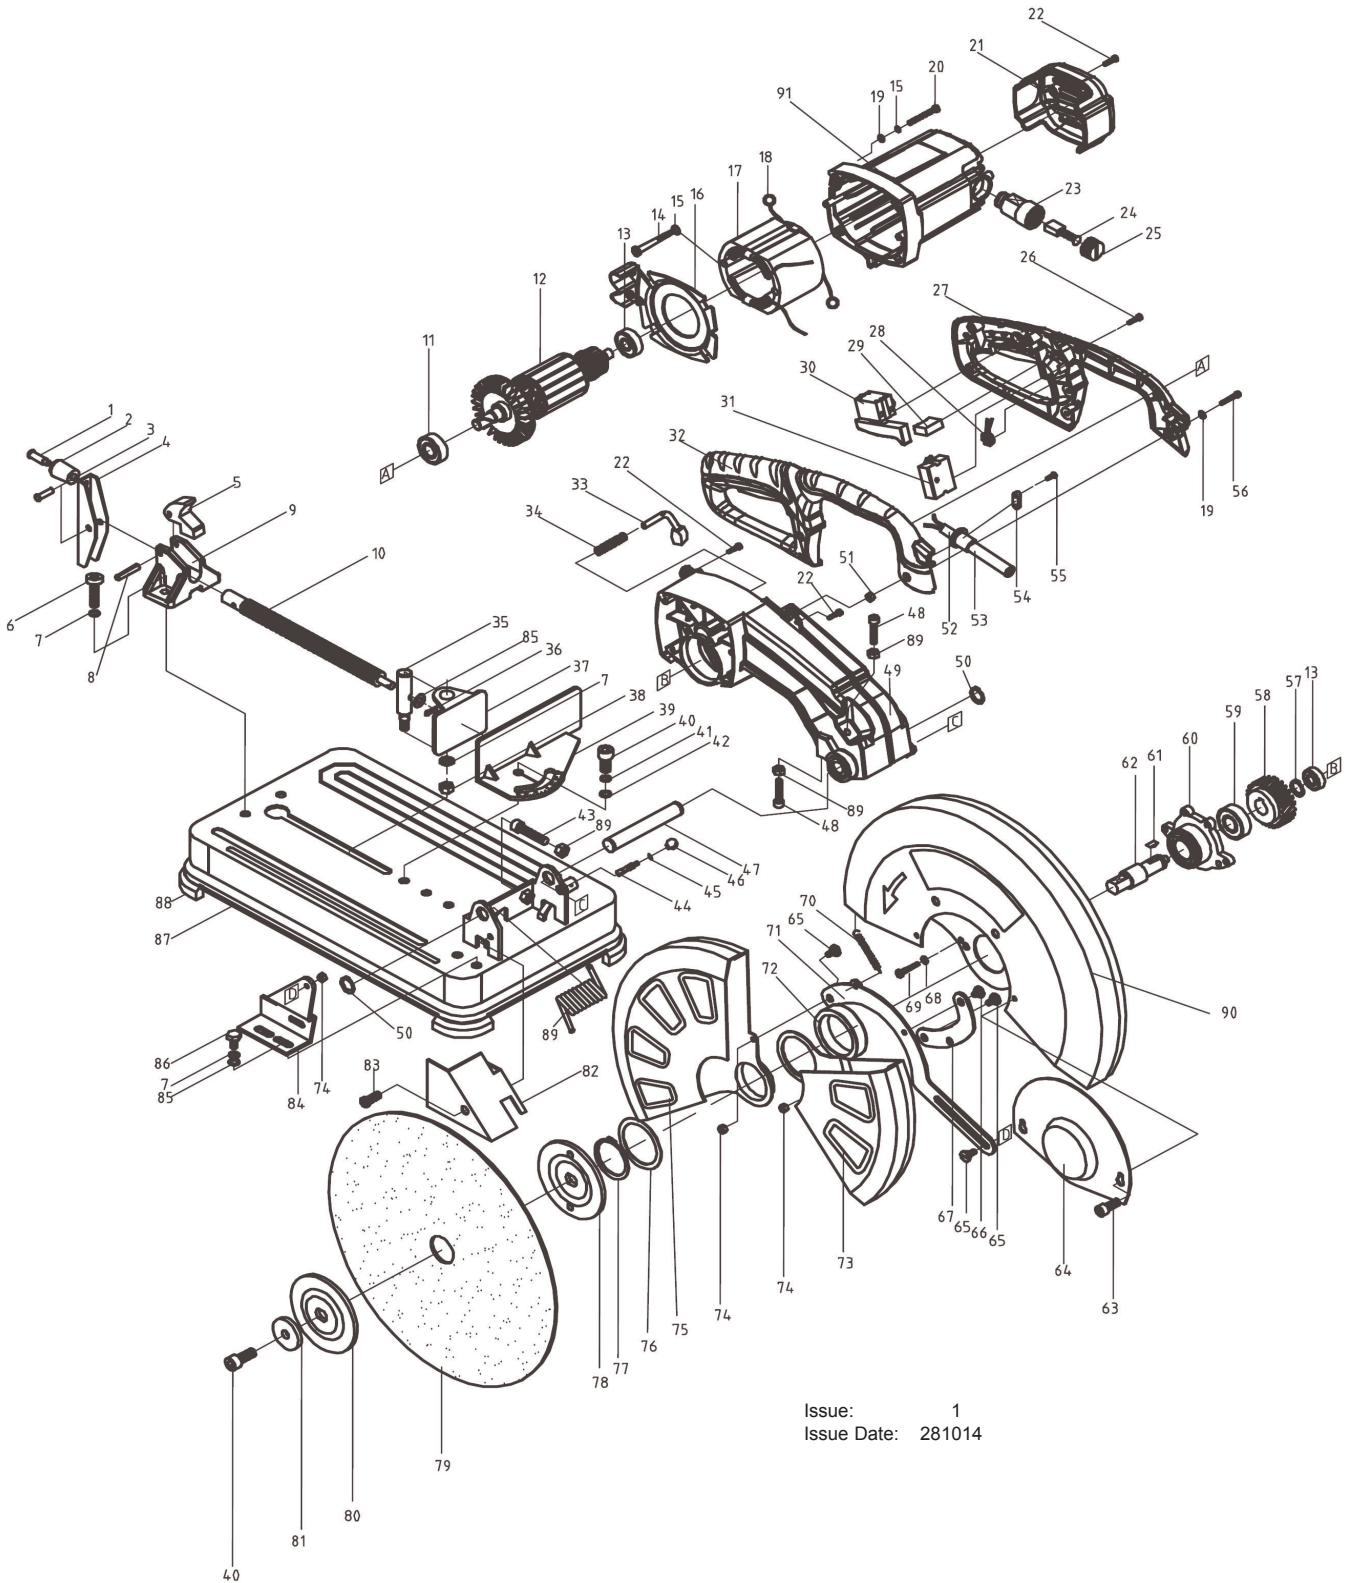

PARTS FOR:  
**CUT-OFF SAW 355mm 110V ABRASIVE PORTABLE**  
MODEL: **SM355D110V**

1 OF 2

**NOTE:** It is our policy to continually improve products and as such we reserve the right to alter data, specifications and component parts without prior notice.