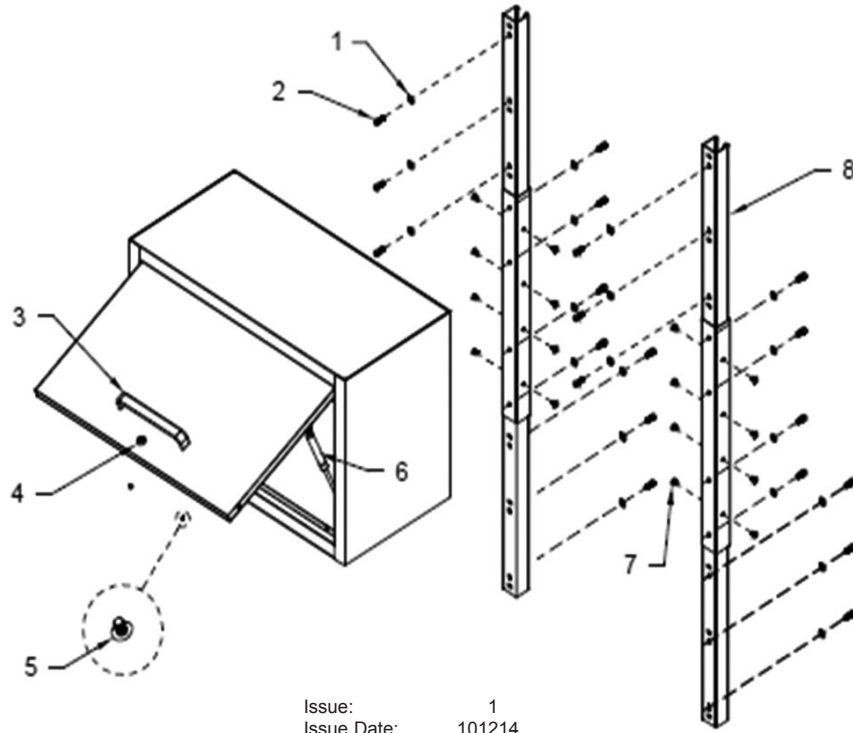

PARTS FOR:
MODULAR WALL CABINET
775mm HEAVY-DUTY
MODEL: **APMS13**

Issue: 1
Issue Date: 101214

ITEM	PART NO	DESCRIPTION
1	APMS-324006	WASHER M8
2	APMS-320113	HEXAGON SOCKET HEAD CAP SCREW M8x20
3	APMS-301650	HANDLE
4	APMS-304007	LOCK
5	APMS-320060	BOLT, PHILLIPS HEAD M4x5
6	APMS-303066	GAS STRUT
7	APMS-320023	PHILLIPS HEAD BOLT M6x12
8	APMS-110231	POST