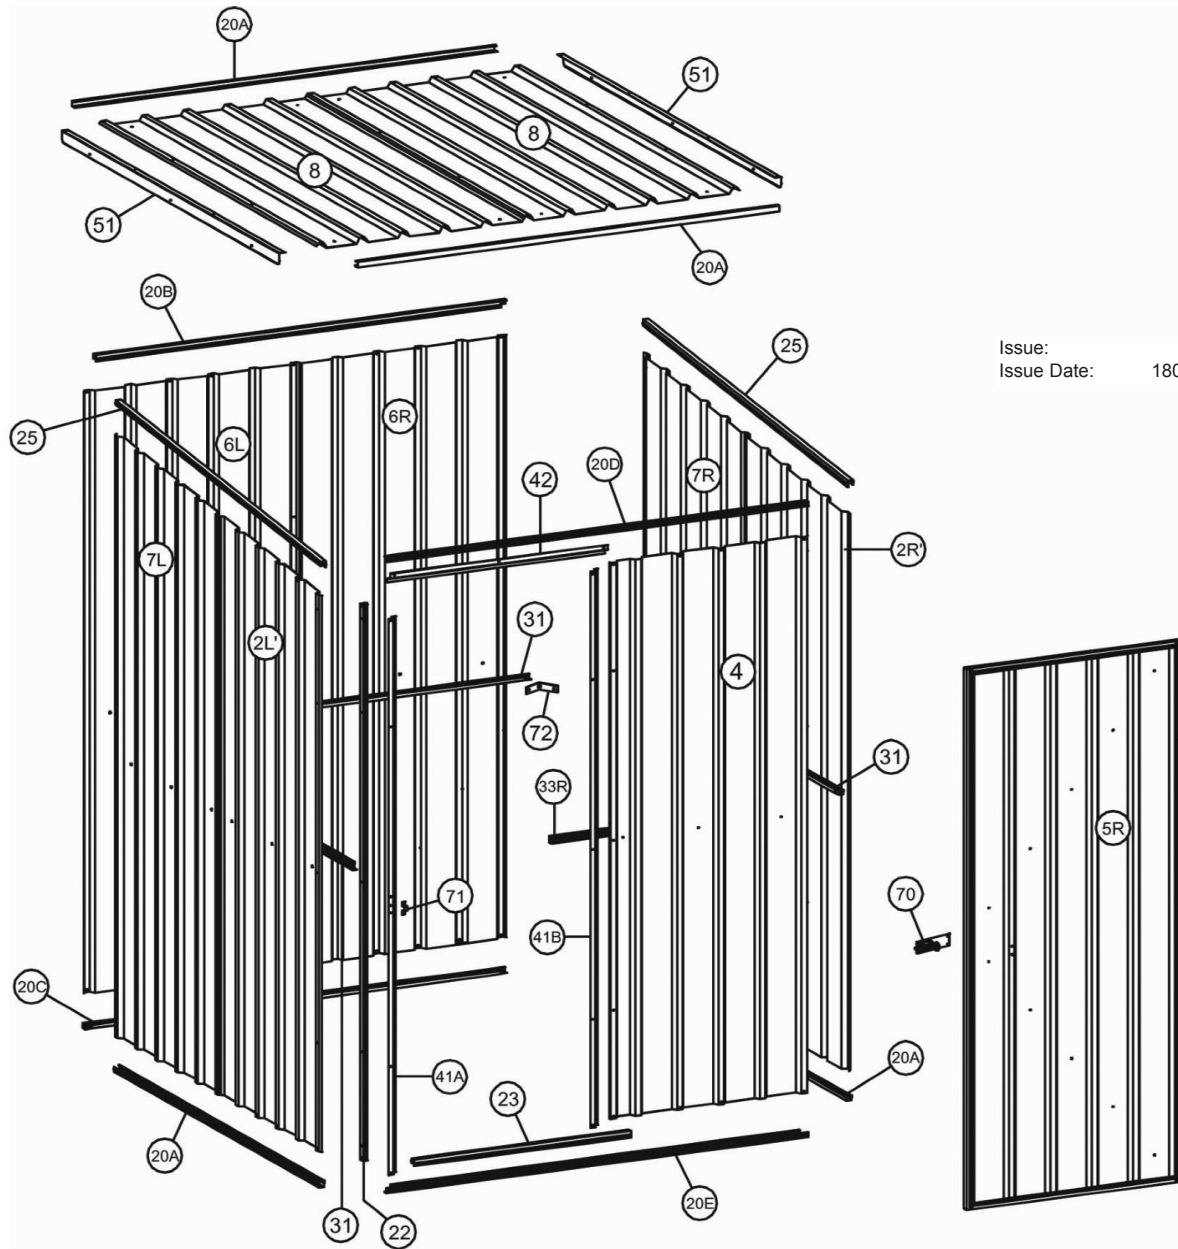

PARTS FOR:
GALVANIZED STEEL SHED GREEN 1.5x1.5x1.9mtr
 MODEL: **GSS1515G**

Issue: 1
 Issue Date: 180914

ITEM	PART NO	DESCRIPTION	ITEM	PART NO	DESCRIPTION
2L	GSSG.02L	SIDE PANEL (LEFT SIDE)	20E	GSSG.20E	LOWER SUPPORT (DOOR/FRONT PANEL)
2R	GSSG.02R	SIDE PANEL (RIGHT SIDE)	22	GSSG.22	UPRIGHT SUPPORT BEAM
4	GSSG.04	FRONT PANEL	23	GSSG.23	LOWER SUPPORT (DOOR)
5R	GSSG.05R	DOOR	25	GSSG.25	UPPER SUPPORT (SIDE PANEL)
6L	GSSG.06L	REAR PANEL (LEFT SIDE)	31	GSSG.31	MIDDLE SUPPORT (REAR PANEL)
6R	GSSG.06R	REAR PANEL (RIGHT SIDE)	33R	GSSG.33R	MIDDLE SUPPORT (FRONT PANEL R/S)
7L	GSSG.07L	SIDE PANEL (LEFT SIDE)	41A	GSSG.41A	DOOR SUPPORT BEAM (LEFT SIDE)
7R	GSSG.07R	SIDE PANEL (RIGHT SIDE)	41B	GSSG.41B	DOOR SUPPORT BEAM (RIGHT SIDE)
8	GSSG.08	ROOF	42	GSSG.42	UPPER SUPPORT (DOOR)
20A	GSSG.20A	SUPPORT FOR ROOF/SIDE PANEL	51	GSSG.51	END ROOF SUPPORT
20B	GSSG.20B	UPPER SUPPORT (REAR PANEL)	70	GSSG.70	BOLT LOCK
20C	GSSG.20C	LOWER SUPPORT (REAR PANEL)	71	GSSG.71	LOCK BRACE
20D	GSSG.20D	UPPER SUPPORT (DOOR/FRONT PANEL)	72	GSSG.72	ANGLE BRACE