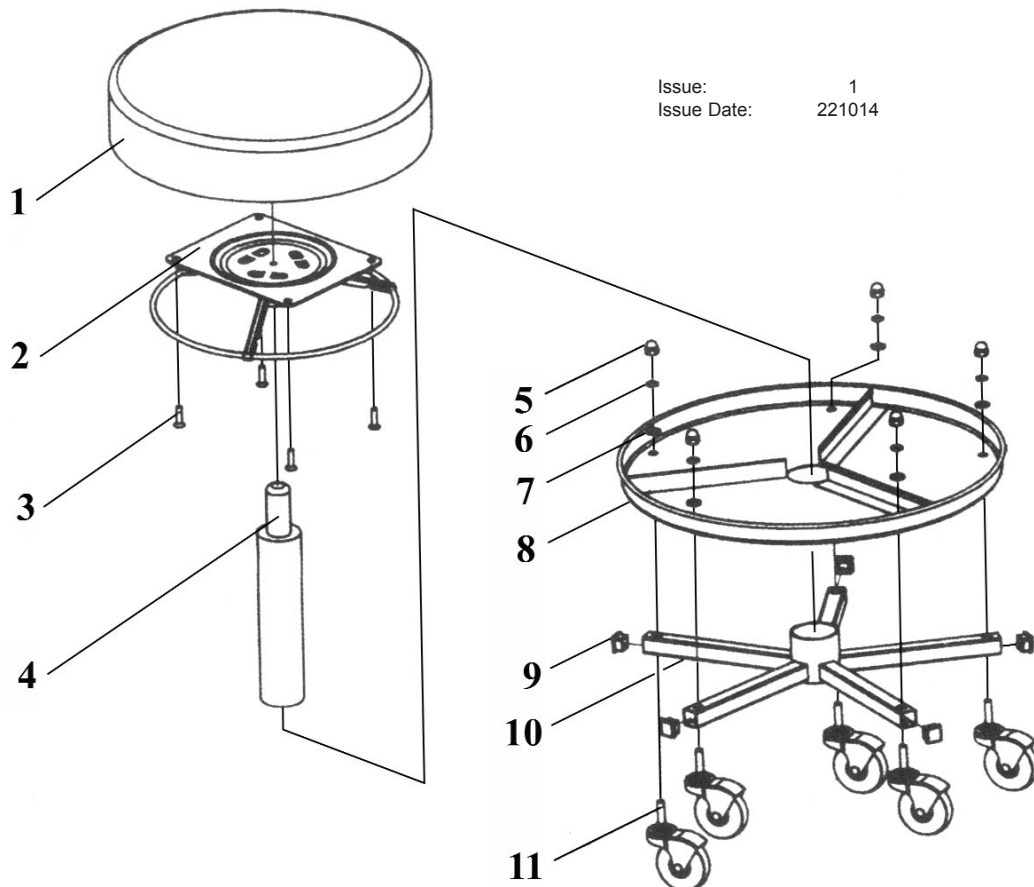

PARTS FOR:  
**GAS SPRUNG MECHANIC'S SEAT**  
MODEL: **SCR15**

Issue: 1  
Issue Date: 221014

ITEM	PART NO	DESCRIPTION
1	SCR15.01	SEAT
2	SCR15.02	OPERATING LEVEL
3	SCR15.03	SCREW (M6x20)
4	SCR15.04	PNEUMATIC CYLINDER
5	SCR15.05	NUT (M5)
6	SCR15.06	WASHER (8mm)
7	SCR15.07	FLAT WASHER (8mm)
8	SCR15.08	TOOL TRAY
9	SCR15.09	END CAP
10	SCR15.10	WHEEL BRACE
11	SCR15.11	SWIVEL WHEEL