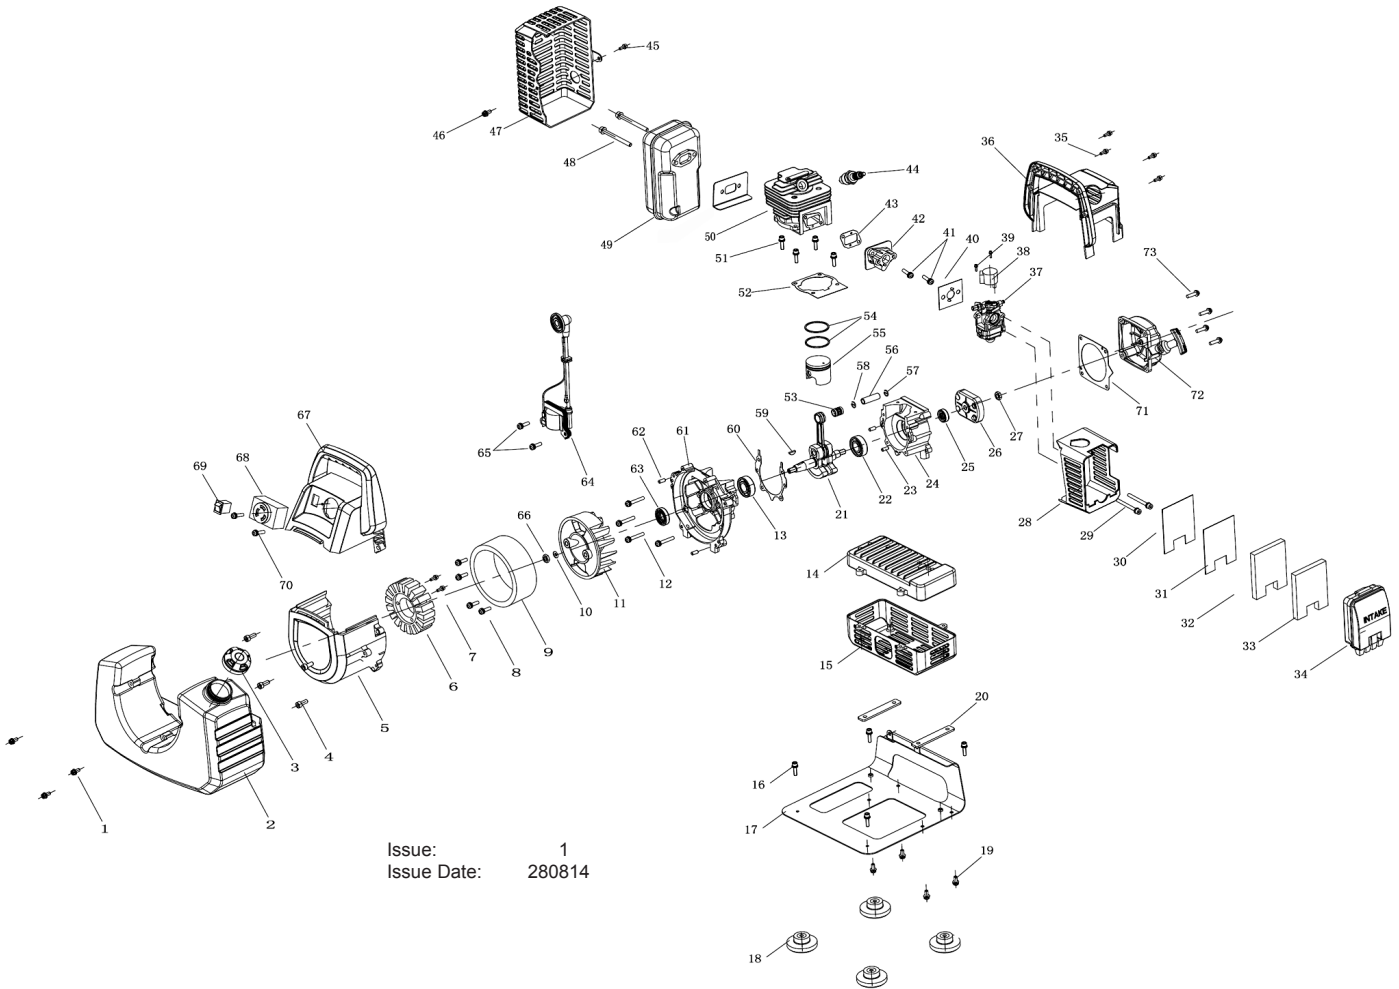

PARTS FOR:
GENERATOR INVERTER 1000W 230V
MODEL: G1000I

Issue: 1
 Issue Date: 280814

ITEM	PART NO	DESCRIPTION	ITEM	PART NO	DESCRIPTION	ITEM	PART NO	DESCRIPTION
1	G1000I.01	SCREW	25	G1000I.25	OIL SEAL	49-1	G1000I.49-1	WASHER
2	G1000I.02	OIL TANK	26	G1000I.26	DRIVE PLATE	50	G1000I.50	CYLINDER
3	G1000I.03	TANK CAP	27	G1000I.27	NUT	51	G1000I.51	SCREW
4	G1000I.04	SCREW	28	G1000I.28	FILTER ELEMENT	52	G1000I.52	GASKET
5	G1000I.05	MOTOR CASE	29	G1000I.29	SCREW	53	G1000I.53	BEARING
6	G1000I.06	STATOR ASS'Y	30	G1000I.30	PLATE	54	G1000I.54	RING
7	G1000I.07	SCREW	31	G1000I.31	NET	55	G1000I.55	PISTON
8	G1000I.08	SCREW	32	G1000I.32	FILTER	56	G1000I.56	PISTON PIN
9	G1000I.09	ROTOR ASS'Y	33	G1000I.33	FILTER	57	G1000I.57	PISTON PIN RING
10	G1000I.10	O-RING	34	G1000I.34	FILTER COVER	58	G1000I.58	PISTON PIN RING
11	G1000I.11	FAN	35	G1000I.35	SCREW	59	G1000I.59	KEY
12	G1000I.12	SCREW	36	G1000I.36	HOUSING (RIGHT)	60	G1000I.60	GASKET
13	G1000I.13	BEARING	37	G1000I.37	CARBURETTOR	61	G1000I.61	CRANKCASE, LEFT
14	G1000I.14	INVERTER UNIT	38	G1000I.38	STOP MOTOR	62	G1000I.62	PIN
15	G1000I.15	COVER	39	G1000I.39	SCREW	63	G1000I.63	OIL SEAL
16	G1000I.16	SCREW	40	G1000I.40	HEAT PROTECTION PLATE	64	G1000I.64	IGNITION ASS'Y
17	G1000I.17	BOTTOM SUPPORT	41	G1000I.41	SCREW	65	G1000I.65	SCREW
18	G1000I.18	RUBBER FOOT	42	G1000I.42	HEAT PROTECTION SEAT	66	G1000I.66	NUT
19	G1000I.19	SCREW	43	G1000I.43	GASKET	67	G1000I.67	HOUSING (LEFT)
20	G1000I.20	SUPPORT BAR	44	G1000I.44	SPARK PLUG	68	G1000I.68	SOCKET
21	G1000I.21	CRANKSHAFT CONNECTING ROD	45	G1000I.45	SCREW	69	G1000I.69	SWITCH
22	G1000I.22	BEARING	46	G1000I.46	SCREW	70	G1000I.70	SCREW
23	G1000I.23	PIN	47	G1000I.47	PROTECTION COVER	71	G1000I.71	GASKET
24	G1000I.24	CRANKCASE, RIGHT	48	G1000I.48	SCREW	72	G1000I.72	RECOIL STARTER ASS'Y
			49	G1000I.49	MUFFLER	73	G1000I.73	SCREW