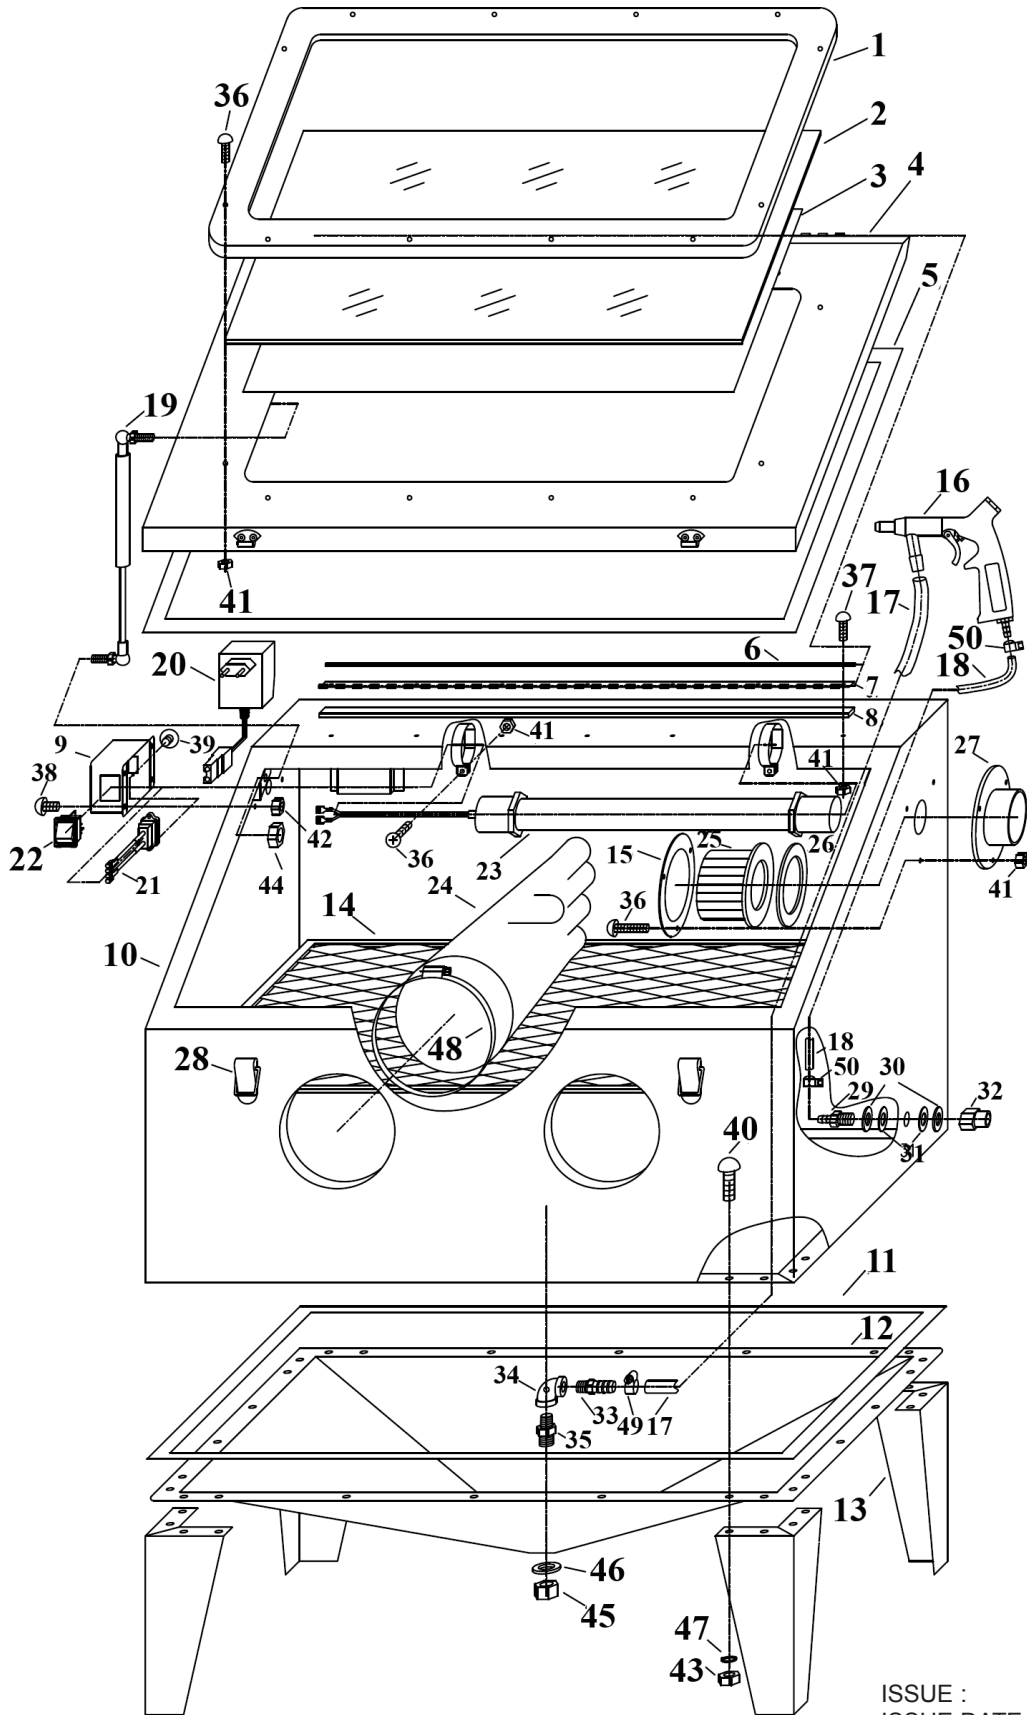

PARTS FOR:  
**SHOT BLASTING CABINET 760 X 510 X 715MM**  
MODEL: **SB972.V4**

PAGE 1 OF 2

ISSUE : 1  
ISSUE DATE : 22/11/13

Sole UK Distributor,  
Sealey Group, Kempson Way,  
Suffolk Business Park,  
Bury St Edmunds, Suffolk, IP32 7AR

01284 757500

01284 703534

[www.sealey.co.uk](http://www.sealey.co.uk)

[sales@sealey.co.uk](mailto:sales@sealey.co.uk)

PARTS FOR:  
**SHOT BLASTING CABINET 760 X 510 X 715MM**  
MODEL: **SB972.V4**

PAGE 2 OF 2

ITEM	PART NO	DESCRIPTION
1	SB972.V4-01	FRAME
2	SB972.V4-02	GLASS BOARD
3	SB972.V4-03	PROTECTION FILM
4	SB972.V4-04	LID
5	SB972.V4-05	FOAM SEALING STRIP
6	SB972.V4-06	HINGE SHAFT
7	SB972.V4-07	HINGE
8	SB972.V4-08	FOAM SEALING STRIP
9	SB972.V4-09	SWITCH BOX
10	SB972.V4-10	CABINET
11	SB972.V4-11	FOAM SEALING STRIP
12	SB972.V4-12	CABINET FUNNEL
13	SB972.V4-13	LEG
14	SB972.V4-14	STEEL SCREEN
15	SB972.V4-15	PRESSING RING
16	SB972.V4-16	ABRASIVE GUN
17	SB972.V4-17	SUCTION HOSE
18	SB972.V4-18	AIR HOSE
19	SB972.V4-19	GAS SPRING
20	SB972.V4-20	TRANSFORMER & POWER SOCKET
21	SB972.V4-22	SWITCH
22	SB972.V4-23	LIGHT ASSEMBLY
23	SB972.V4-24	GLOVES (PAIR)
24	SB972.V4-25	FILTER
25	SB972.V4-26	SEALING WASHER
26	SB972.V4-27	SUCTION FLANGE
27	SB972.V4-28	LATCH
28	SB972.V4-29	AIR HOSE TIE-IN
29	SB972.V4-30	WASHER
30	SB972.V4-31	SEALING WASHER
31	SB972.V4-32	AIR COMPRESSOR TIE-IN
32	SB972.V4-33	CONNECTOR
33	SB972.V4-34	ELBOW
34	SB972.V4-35	SUCTION CONNECTOR
35	SB972.V4-36	SCREW M4 X 25
36	SB972.V4-37	SCREW M4 X 25
37	SB972.V4-38	SCREW M5 X 8
38	SB972.V4-39	TAPPING SCREW ST2.2 X 6.5
39	SB972.V4-40	SCREW M6 X 20
40	SB972.V4-41	NUT M4
41	SB972.V4-42	NUT M5
42	SB972.V4-43	NUT M6
43	SB972.V4-44	NUT M8
44	SB972.V4-45	NUT 5/8
45	SB972.V4-46	WASHER M16
46	SB972.V4-47	SPRING WASHER M6
47	SB972.V4-48	GLOVES CLAMP
48	SB972.V4-49	HOSE CLAMP
49	SB972.V4-50	HOSE CLAMP