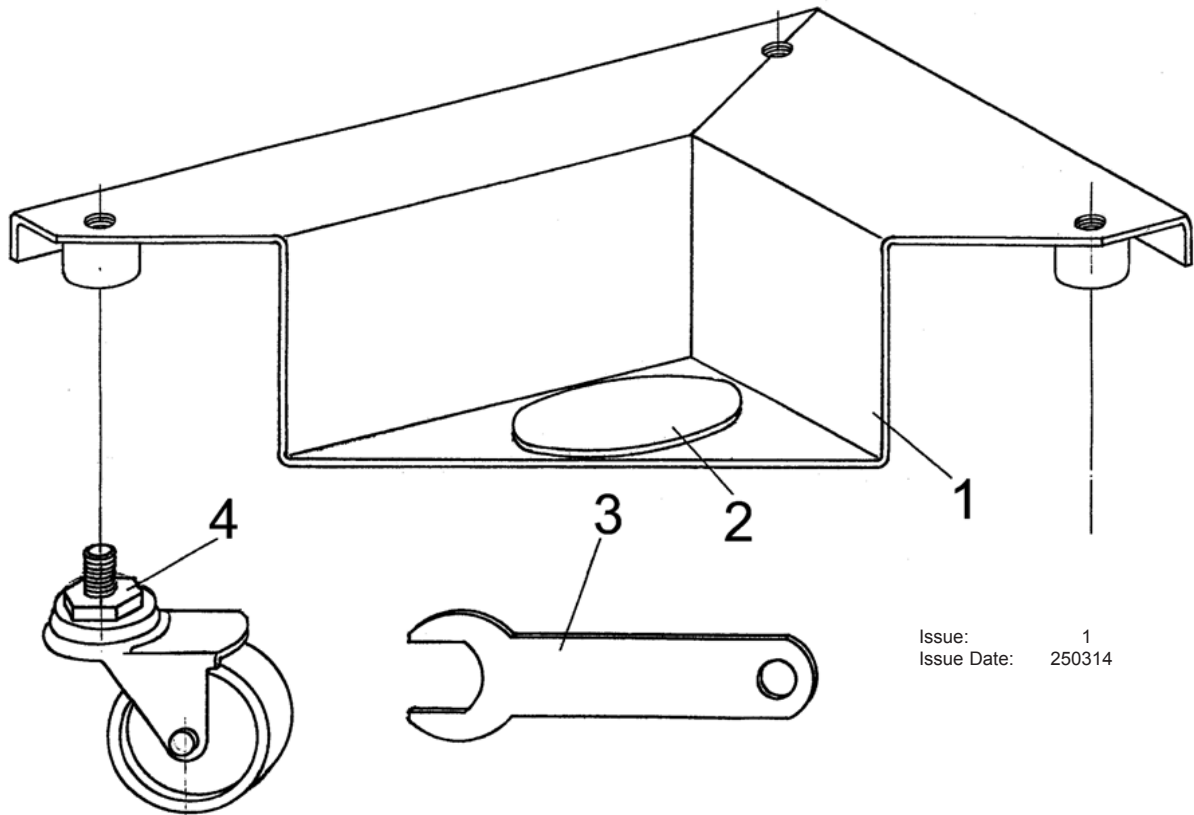

PARTS FOR:
CORNER MOVERS 4pc
MODEL: **CM4**

Issue: 1
Issue Date: 250314

ITEM	PART NO	DESCRIPTION
1	CM4.01	BASE
2	CM4.02	RUBBER PAD
3	CM4.03	SPANNER
4	CM4.04	CASTOR WHEEL

NOTE: It is our policy to continually improve products and as such we reserve the right to alter data, specifications and component parts without prior notice.