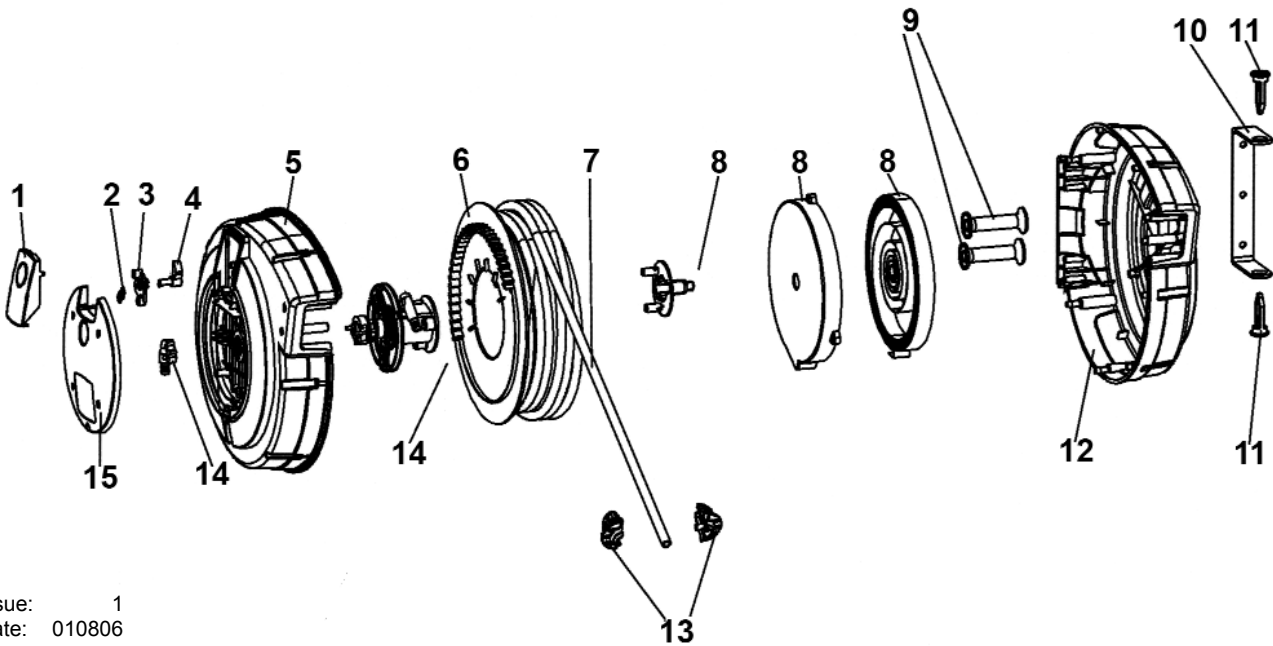

PARTS LIST FOR:
RETRACTING AIR HOSE REELS
MODELS: SA894.V3 AND SA895.V3

Issue: 1
Date: 010806

Item	Part No.	Description
1	198.330114	COVER FOR LOCKING SYSTEM
2	198/262856	SPRING FOR PAWL
3	198/323337	PAWL SUPPORT
4	198/323336	PAWL
5	198.331020	RED CASING, LEFT SIDE
6	198.331205	SPOOL
7	198.703025	COMPLETE SPARE HOSE
8	198.705026	COMPLETE SPARE SPRING
9	198.331220	GUIDE ROLLER
10	198.620125	WALL BRACKET
11	198.324230	SUPPORT PIN
12	198.331120	RED CASING, RIGHT SIDE
13	198.323330	USE 198.323332 HOSE STOPPER C/W SCREWS
14	198.704025	AIR PIVOT
15	198.330112	COVER