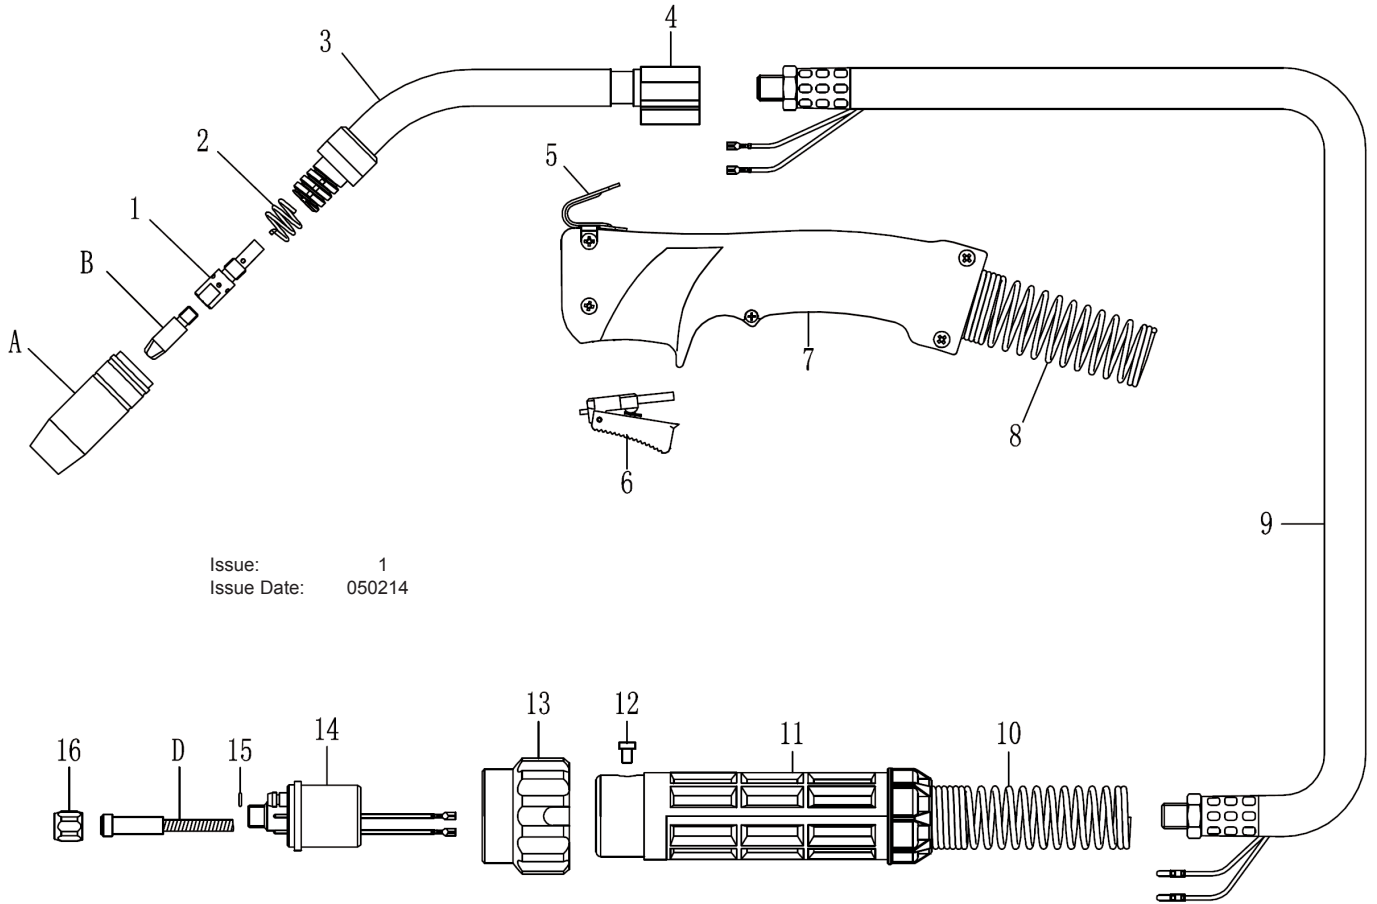

PARTS FOR:
MIG TORCH 4mtr EURO CONNECTOR MB25
 MODEL: **MIG/N425**

Issue: 1
 Issue Date: 050214

ITEM	PART NO	DESCRIPTION	ITEM	PART NO	DESCRIPTION
1	EC7001	TIP ADAPTOR (M6x35)	13	EP3001	GUN PLUG NUT
2	EF7211	NOZZLE SPRING	14	EU1001	CENTRAL ADAPTOR
3	EF7245	SWANNECK	15	Q504010	O-RING (4x1)
4	EF1212	PLASTIC BODY	16	EU1011	NUT (M10x1)
5	EG0001	HANGER HOOK	A	120/722684	CYLINDRICAL NOZZLE TB25/TB36 Single
6	EJ0003	TRIGGER		MIG915	CYLINDRICAL NOZZLE TB25 Pack of 2
7	EH0101	HANDLE	B	120/722681	CONTACT TIP TR-25 M6-08-1.0
8	ES0101	FRONT SPRING CABLE SUPPORT		MIG918	CONTACT TIP 1.0mm TB25/36 Pack of 5
9	EL7030A	CABLE ASSEMBLY 4mtr		MIG917	CONTACT TIP 0.8mm TB25/36 Pack of 5
10	ES2201	BACK SPRING CABLE SUPPORT		120/722682	CONTACT TIP TR-25 M6-08-1.2
11	EH2201	BACK HANDLE		MIG919	CONTACT TIP 1.2mm TB25/36 Pack of 5
12	EH2211	SCREW (M4x6)	D	ER3212-3A	STEEL LINER 1.0-1.2mm x 4mtr