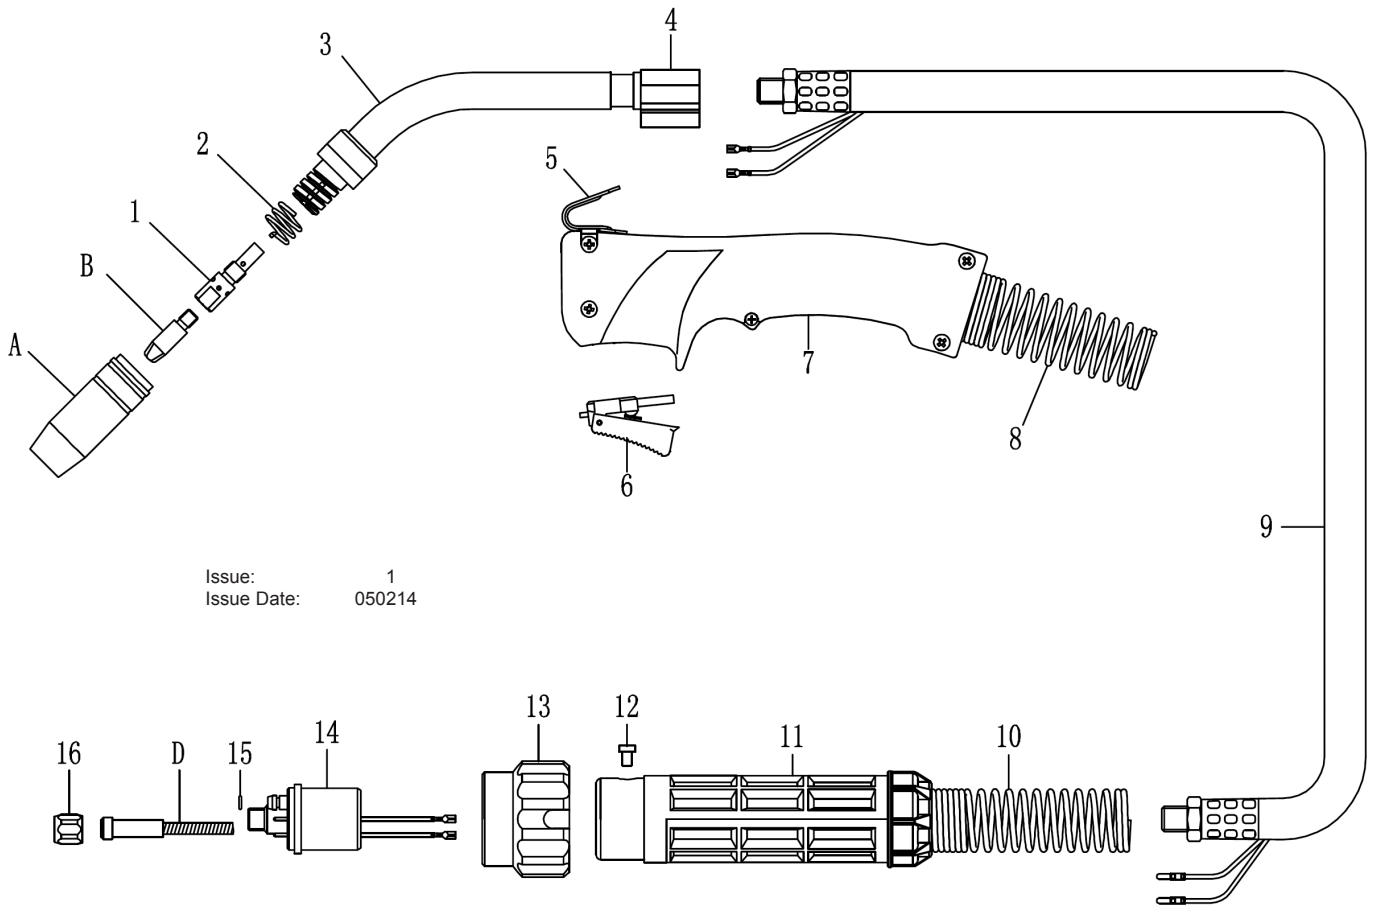

PARTS FOR:  
**MIG TORCH 3mtr EURO CONNECTOR MB25**  
 MODEL: **MIG/N325**

Issue: 1  
 Issue Date: 050214

ITEM	PART NO	DESCRIPTION	ITEM	PART NO	DESCRIPTION
1	EC7001	TIP ADAPTOR (M6x35)	13	EP3001	GUN PLUG NUT
2	EF7211	NOZZLE SPRING	14	EU1001	CENTRAL ADAPTOR
3	EF7245	SWANNECK	15	Q504010	O-RING (4x1)
4	EF1212	PLASTIC BODY	16	EU1011	NUT (M10x1)
5	EG0001	HANGER HOOK	A	120/722684	CYLINDRICAL NOZZLE TB25/TB36 Single
6	EJ0003	TRIGGER	MIG915		CYLINDRICAL NOZZLE TB25 Pack of 2
7	EH0101	HANDLE	B	120/722681	CONTACT TIP TR-25 M6-08-1.0
8	ES0101	FRONT SPRING CABLE SUPPORT	MIG918		CONTACT TIP 1.0mm TB25/36 Pack of 5
9	EL7030	CABLE ASSEMBLY 3mtr	MIG917		CONTACT TIP 0.8mm TB25/36 Pack of 5
10	ES2201	BACK SPRING CABLE SUPPORT	120/722682		CONTACT TIP TR-25 M6-08-1.2
11	EH2201	BACK HANDLE	MIG919		CONTACT TIP 1.2mm TB25/36 Pack of 5
12	EH2211	SCREW (M4x6)	D	ER3212-3	STEEL LINER 1.0-1.2mm x 3mtr