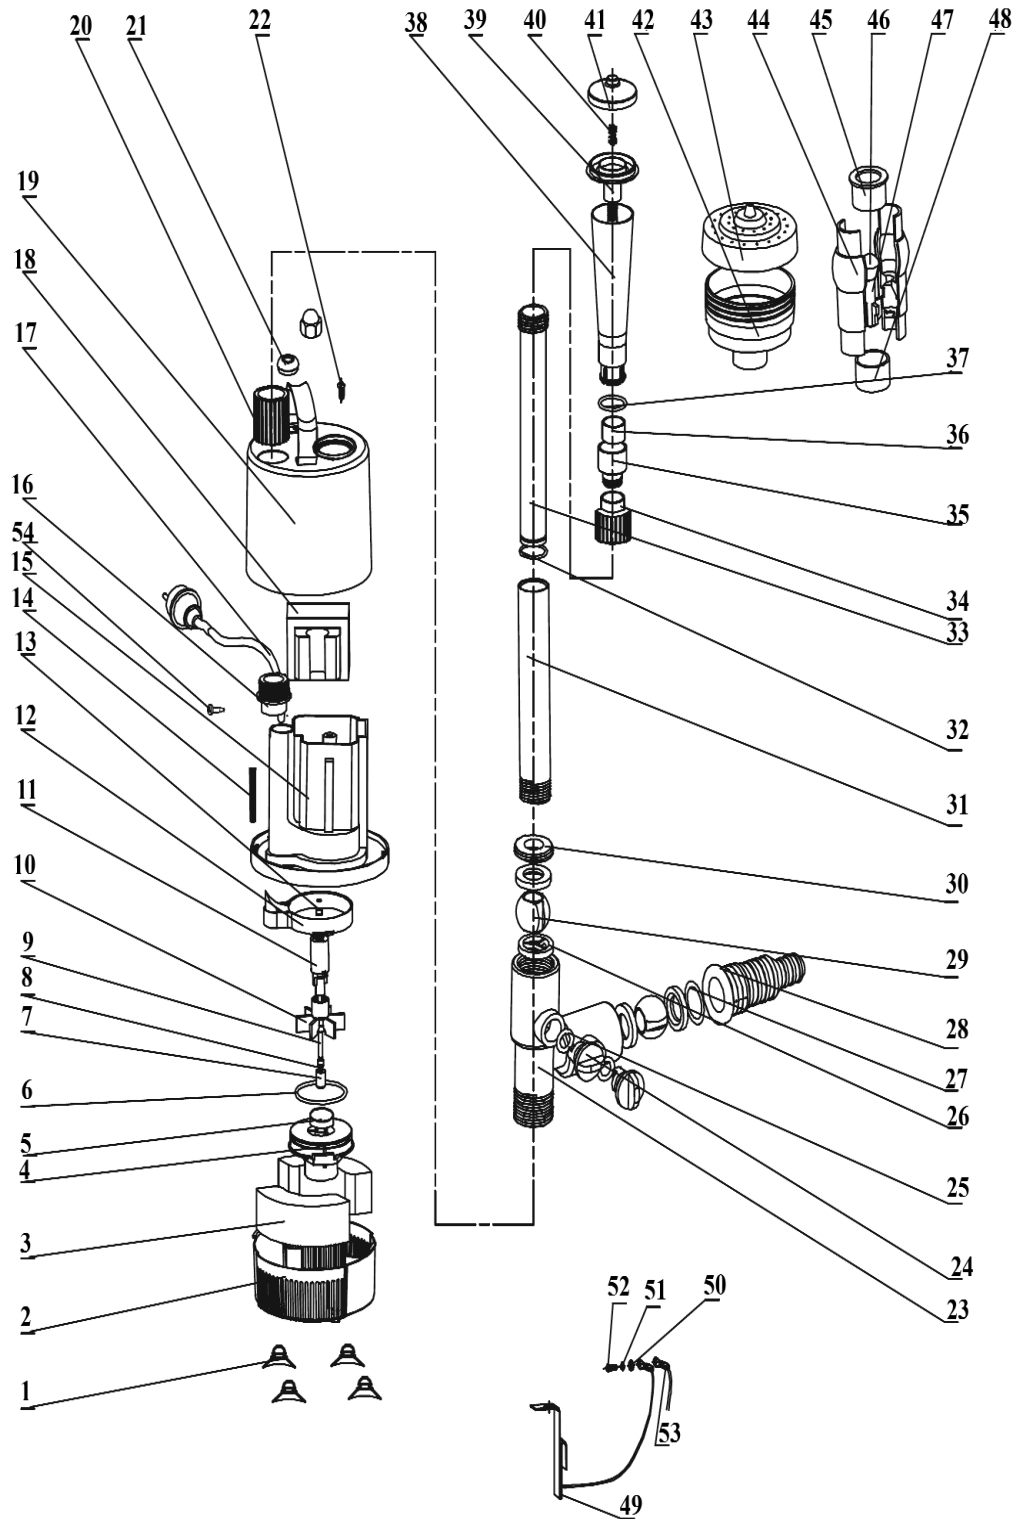

ISSUE : 1
ISSUE DATE : 09/01/14

NOTE: It is our policy to continually improve products and as such we reserve the right to alter data, specifications and component parts without prior notice.
IMPORTANT: No liability is accepted for incorrect use of product.
WARRANTY: Guarantee is 12 months from purchase date, proof of which will be required for any claim.
INFORMATION: For a copy of our latest catalogue and promotions call us on 01284 757525 and leave your full name and address, including postcode.

Sole UK Distributor,
Sealey Group, Kempson Way,
Suffolk Business Park,
Bury St Edmunds, Suffolk, IP32 7AR

01284 757500
01284 703534

www.sealey.co.uk
sales@sealey.co.uk