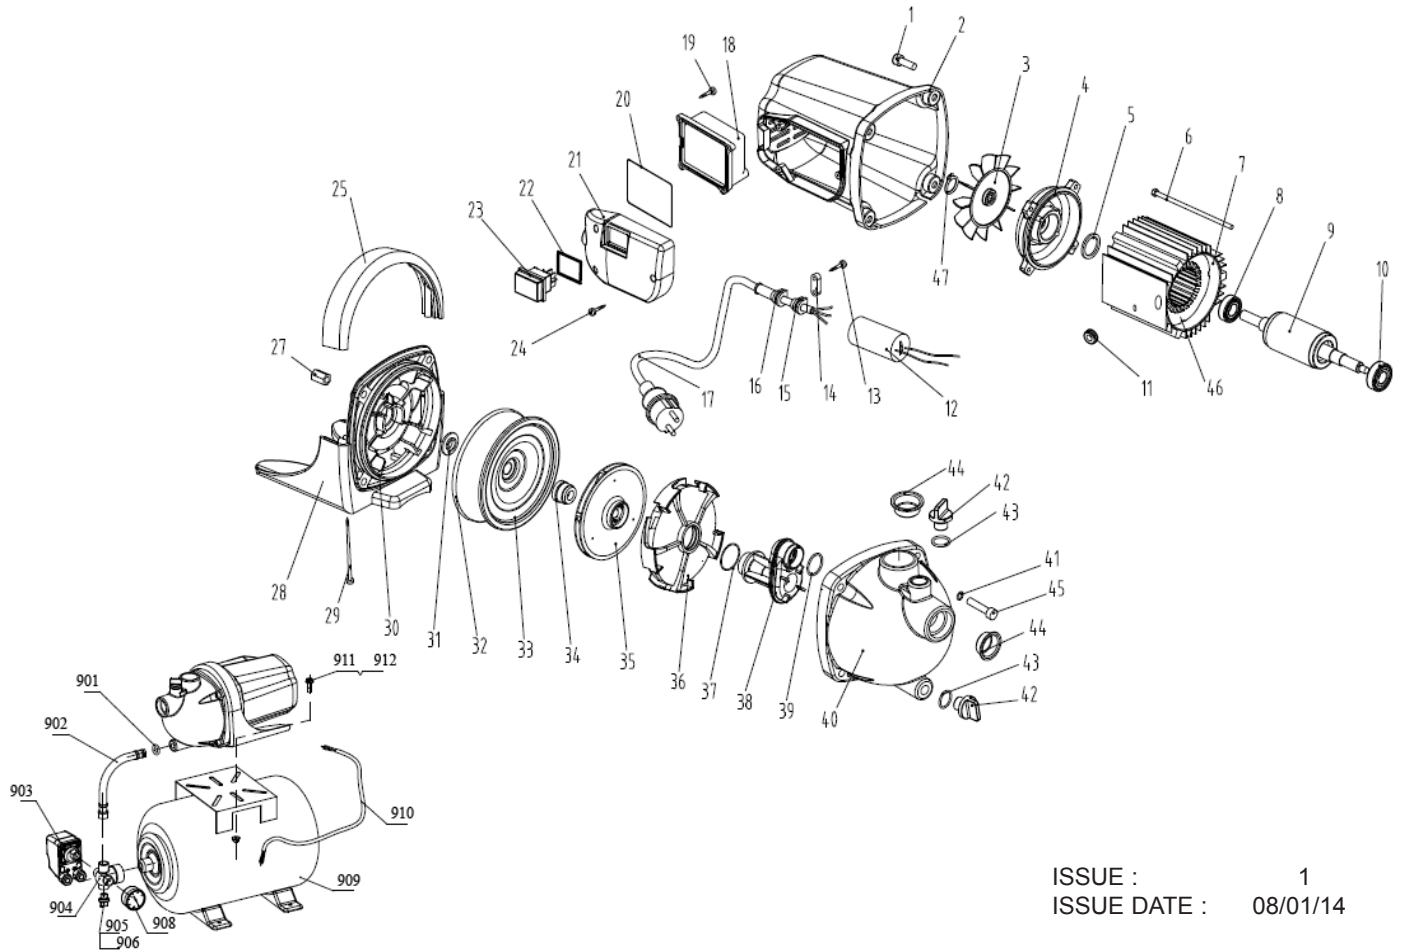

**PARTS FOR :**  
**SUBMERSIBLE MOUNTING BOOSTER PUMP 50LTR/MIN 230V**  
**MODEL : WPB050**

ISSUE : 1  
 ISSUE DATE : 08/01/14

ITEM	PART NO	DESCRIPTION	ITEM	PART NO	DESCRIPTION
1	WP70812	SCREW (M8x12)	31	WP05901001	BUSHING
2	WP03401001	MOTOR COVER	32	WP05101024	O-RING
3	WP03501001	FAN	33	WP04901011	SEALING PAD
4	WP02603002	REAR COVER	34	WP06102002	MECHANICAL SEAL
5	WP03801001	WAVE WASHER	35	WP00904010	IMPELLER
6	WP5780	BOLT M5 X 125	36	WP03601018	DIFFUSER PLATE KIT
7	WP02402002	ALUMINIUM CASING	37	WP05101004	O-RING
8	WP276	BEARING B6201-2Z	38	WP05003024	DIFFUSER
9	WP02303001420	ROTOR	39	WP05101030	O-RING
10	WP276A	BEARING 6202-2Z	40	WP03301012	PUMP HEAD
11	WP05202010	WIRE SHEATH	41	WP9718	WASHER
12	WP0840100112	12uF CAPACITOR	42	WP07902001	VALVE COVER
13	WP07802015	SELF-TAPPING SCREW	43	WP05101133	O-RING
14	WP05501003	CABLE GRIP	44	WP04701001	DUST COVER
15	WP05201007	CABLE GRIP	45	WP70835	SCREW M8X35
16	WP05201020	CABLE GRIP	46	WP02206001	STATOR
17	WP08703004	POWER CABLE	47	WP894112	CHECKED RING
18	WP07101002	WATERPROOF COVER	901	WP05101133	O-RING
19	WP07802028	SELF TAPPING SCREW	902	WP02003001	CONNECTING HOSES
20	WP05101025	O-RING	903	WP01407018	PRESSURE SWITCH
21	WP04501001	SIDE COVER	904	WP07401001	BRASS FITTING
22	WP03203001	SEALING WASHER	905	WP07901003	VALVE COVER
23	WP01405007	WATERPROOF SWITCH	906	WP05101087	O-RING
24	WP845D	SELF TAPPING SCREW ST3.5X20	908	WP01601001	HANDLE
25	WP00201005	HANDLE	909	WP04006002	PRESSURE TANK
27	WP07601001	HEX NUT	910	WP01801001	CABLE
28	WP00605001	BASE	911	WP5789A	BOLT M8X40
29	WP845E	SELF TAPPING SCREW ST4.2X113	912	WP5782	NUT M8
30	WP02504005	FRONT COVER			