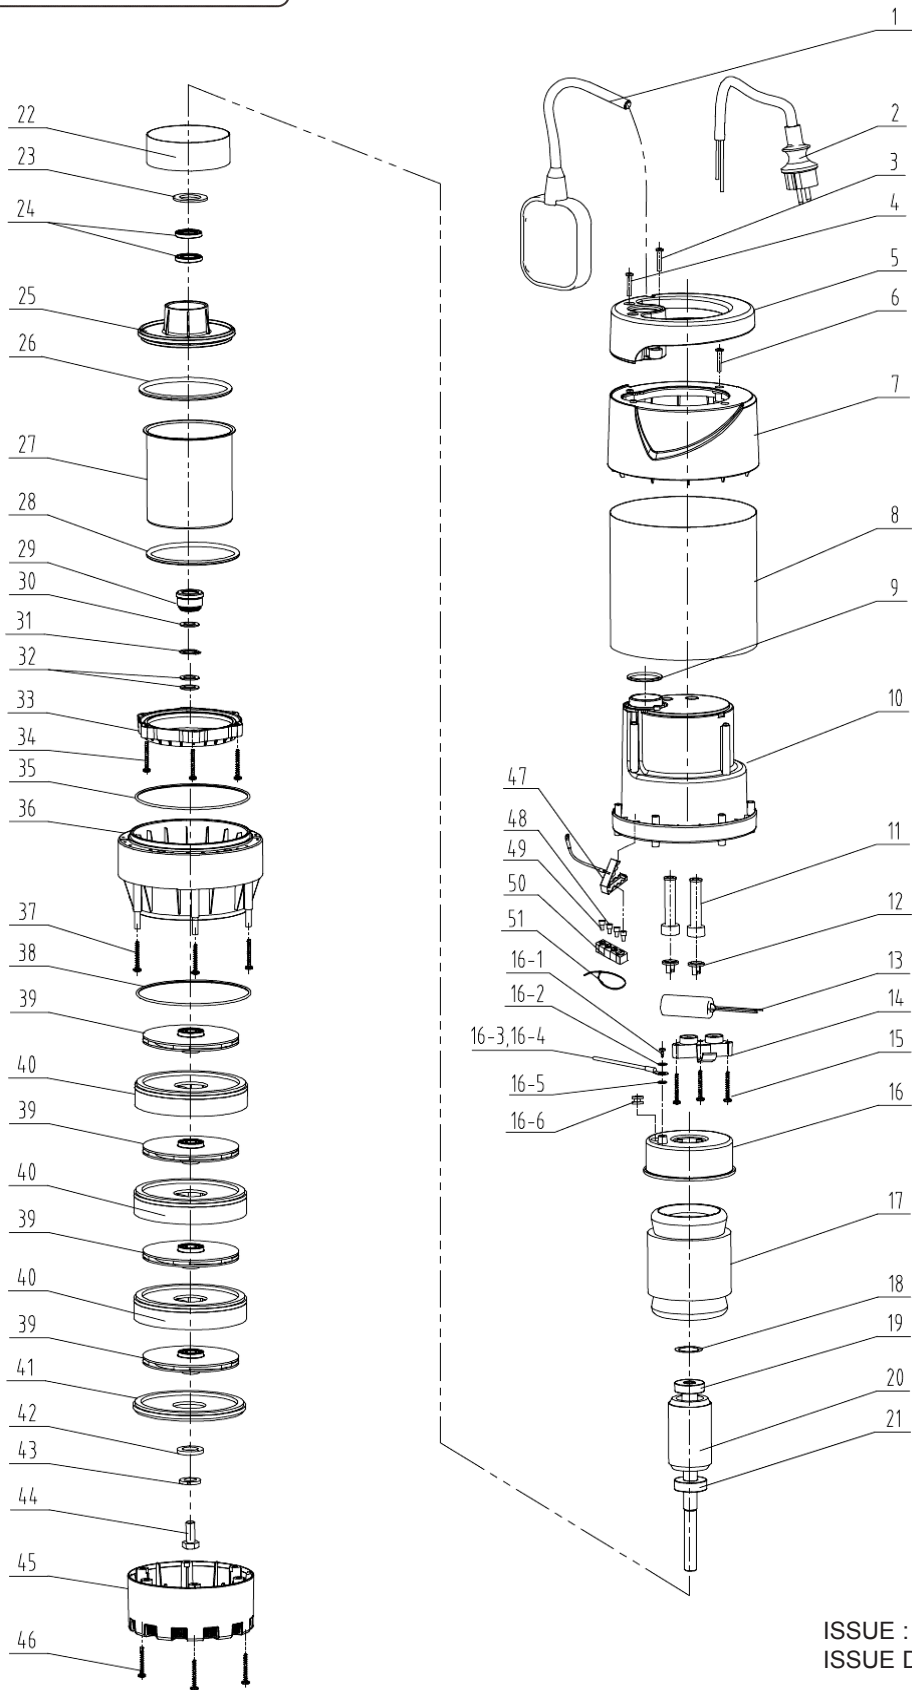

PARTS FOR :
SUBMERSIBLE STAINLESS WATER PUMP AUTOMATIC
92LTR/MIN 40MTR HEAD 230V
MODEL : WPS92A

ISSUE : 1
ISSUE DATE : 27/12/13

NOTE: It is our policy to continually improve products and as such we reserve the right to alter data, specifications and component parts without prior notice.

IMPORTANT: No liability is accepted for incorrect use of product.

WARRANTY: Guarantee is 12 months from purchase date, proof of which will be required for any claim.

INFORMATION: For a copy of our latest catalogue and promotions call us on 01284 757525 and leave your full name and address, including postcode.

Sole UK Distributor,
Sealey Group, Kempson Way,
Suffolk Business Park,
Bury St Edmunds, Suffolk, IP32 7AR

01284 757500

01284 703534

www.sealey.co.uk

sales@sealey.co.uk