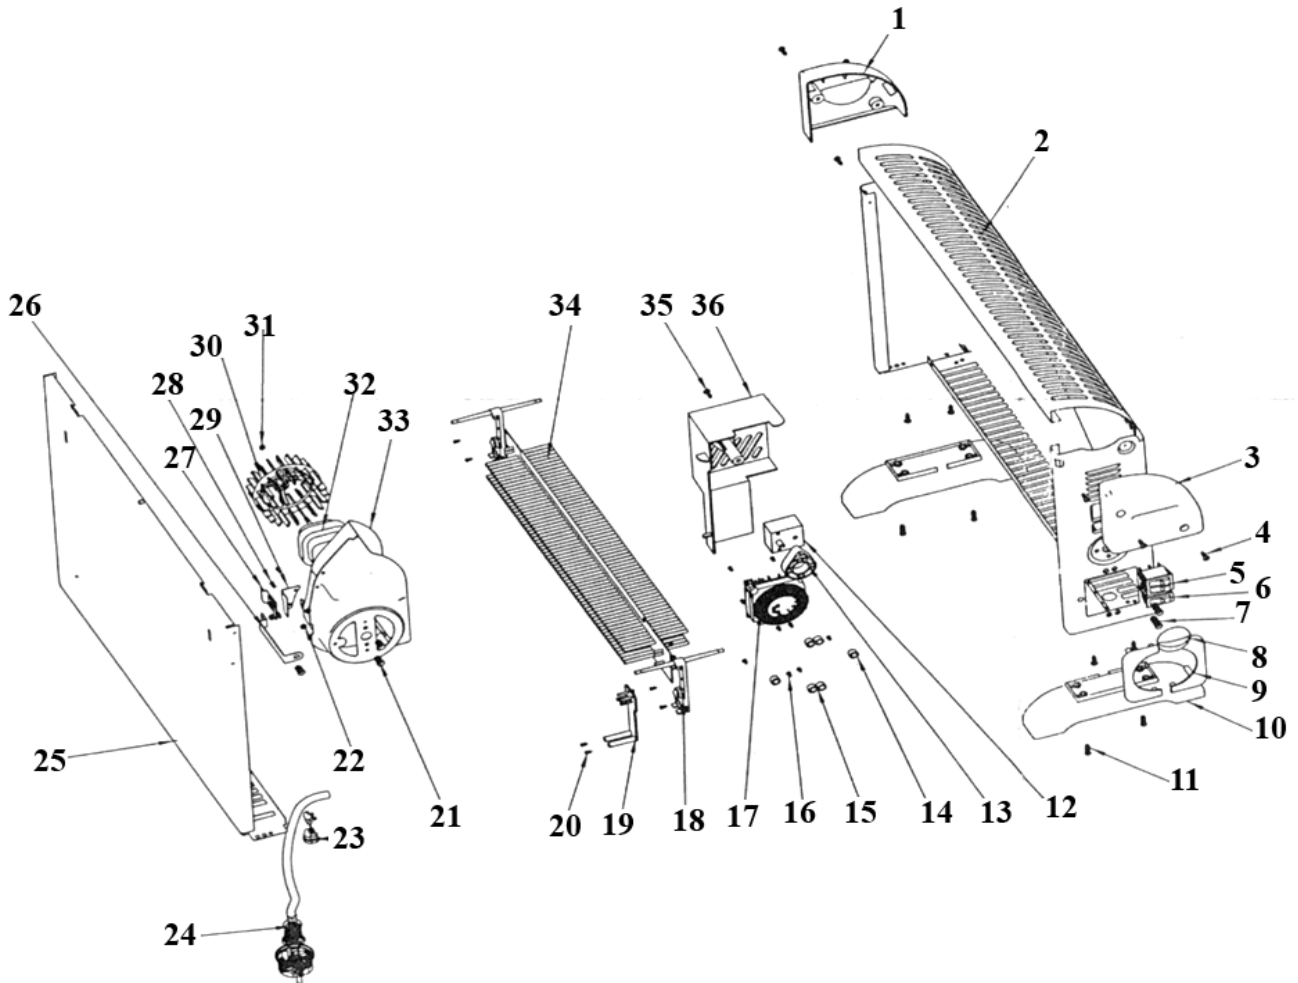

PARTS FOR :
CONVECTOR HEATER 2000W/230V WITH
TURBO & TIMER
MODEL : CD2005TT

ISSUE : 1
 ISSUE DATE : 14/06/13

ITEM	PART NO	DESCRIPTION	ITEM	PART NO	DESCRIPTION
1	CD2005TT.01	RIGHT HANDLE	19	CD2005TT.19	WIRE CONNECTION BRACKET
2	CD2005TT.02	FRONT COVER	20	CD2005TT.20	SCREW (3x8)
3	CD2005TT.03	LEFT HANDLE	21	CD2005TT.21	SCREW (M4x10)
4	CD2005TT.04	SCREW (4x10)	22	CD2005TT.22	NUT (M3)
5	CD2005TT.05	POWER SWITCH	23	CD2005TT.23	CORD GRIP
6	CD2005TT.06	FAN SWITCH	24	CD2005TT.24	PLUG
7	CD2005TT.07	SCREW (M4x16)	25	CD2005TT.25	REAR COVER
8	CD2005TT.08	KNOB	26	CD2005TT.26	SUPPORT (A)
9	CD2005TT.09	TIMER COVER	27	CD2005TT.27	SUPPORT (B)
10	CD2005TT.10	FOOT	28	CD2005TT.28	SCREW (M3x6)
11	CD2005TT.11	SCREW (4x12)	29	CD2005TT.29	SUPPORT (C)
12	CD2005TT.12	THERMOSTAT	30	CD2005TT.30	FAN BLADE
13	CD2005TT.13	THERMOSTAT BLOCK	31	CD2005TT.31	NUT (M4)
14	CD2005TT.14	TIMER CAP (A)	32	CD2005TT.32	FAN MOTOR
15	CD2005TT.15	TIMER CAP	33	CD2005TT.33	MOTOR COVER
16	CD2005TT.16	SCREW (3x6)	34	CD2005TT.34	HEATING ELEMENT
17	CD2005TT.17	TIMER	35	CD2005TT.35	SCREW (3x12)
18	CD2005TT.18	HEATING ELEMENT BRACKET	36	CD2005TT.36	INNER COVER