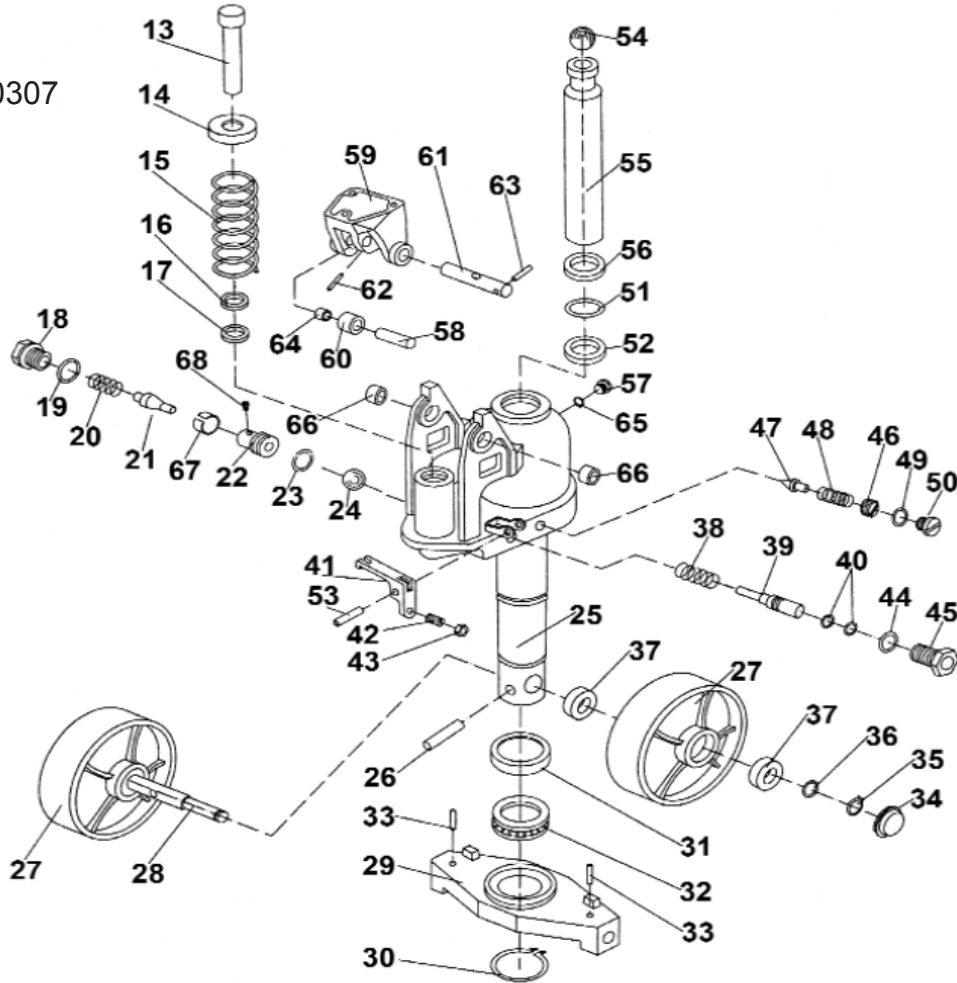

Issue: 2
Issue Date: 210307

1 of 3

**Parts List for the Operating Handle**

ITEM	PART NO:	DESCRIPTION
1	PT1150LD.601	PULL ROD
2	PT1150LD.602	CHAIN ASS'Y
6	PT1150LD.606	SCREW
7	PT1150LD.607	WASHER
8	PT1150LD.608	HANDLE
9	PT1150LD.609	SCREW
10	PT1150LD.610	PIN
11	PT1150LD.611	CAP
12	PT1150LD.612	CONTROL HANDLE

Issue: 2
 Issue Date: 210307

Parts List for the Hydraulic Pump

ITEM	PART NO:	DESCRIPTION	ITEM	PART NO:	DESCRIPTION
13	PT1150LD.D101	PUMP PISTON ROD	41	PT1150LD.D132	LEVER
14	PT1150LD.D102	WASHER	42	PT1150LD.D133	ADJUSTING SCREW
15	PT1150LD.D103	SPRING	43	PT1150LD.D134	NUT
16	PT1150LD.D104	DUST RING	44	PT1150LD.D135	O-RING
17	PT1150LD.D105	Y-SEAL	45	PT1150LD.D136	AXLE SLEEVE
18	PT1150LD.D106	SCREW	46	PT1150LD.D137	ADJUSTING BOLT
19	PT1150LD.D107	O-RING	47	PT1150LD.D139	SAFETY VALVE SPINDLE
20	PT1150LD.D108	SPRING	48	PT1150LD.D140	SPRING
21	PT1150LD.D109	PUMP VALVE SPINDLE	49	PT1150LD.D141	O-RING
22	PT1150LD.D110	PUMP VALVE SEAT	50	PT1150LD.D142	SCREW
23	PT1150LD.D111	O-RING	51	PT1150LD.D143	O-RING
24	PT1150LD.D112	STEEL BALL	52	PT1150LD.D144	Y-SEAL
25	PT1150LD.D113	PUMP BASE	53	PT1150LD.D145	ROLL PIN
26	PT1150LD.D115	ROLL PIN	54	PT1150LD.D146	STEEL BALL
27	PT1150LD.D116	STEERING WHEEL	55	PT1150LD.D147	PISTON ROD
28	PT1150LD.D117	STEERING WHEEL SHAFT	56	PT1150LD.D148	DUST RING
29	PT1150LD.D118	THRUST PLATE	57	PT1150LD.D149	SCREW
30	PT1150LD.D120	RETAINING RING	58	PT1150LD.D150	SHAFT
31	PT1150LD.D121	BEARING COVER	59	PT1150LD.D151	BRACKET
32	PT1150LD.D122	BEARING	60	PT1150LD.D152	PRESSURE ROLLER
33	PT1150LD.D123	ROLL PIN	61	PT1150LD.D153	SHAFT
34	PT1150LD.D124	DUST COVER	62	PT1150LD.D154	ROLL PIN
35	PT1150LD.D125	LOCKING RING	63	PT1150LD.D155	ROLL PIN
36	PT1150LD.D126	WASHER	64	PT1150LD.D156	BUSHING
37	PT1150LD.D127	BEARING	65	PT1150LD.D157	SEAL WASHER
38	PT1150LD.D129	SPRING	66	PT1150LD.D158	BUSHING
39	PT1150LD.D130	STRIKE PIN	67	PT1150LD.D159	SLEEVE
40	PT1150LD.D131	O-RING	68	PT1150LD.D160	SCREW