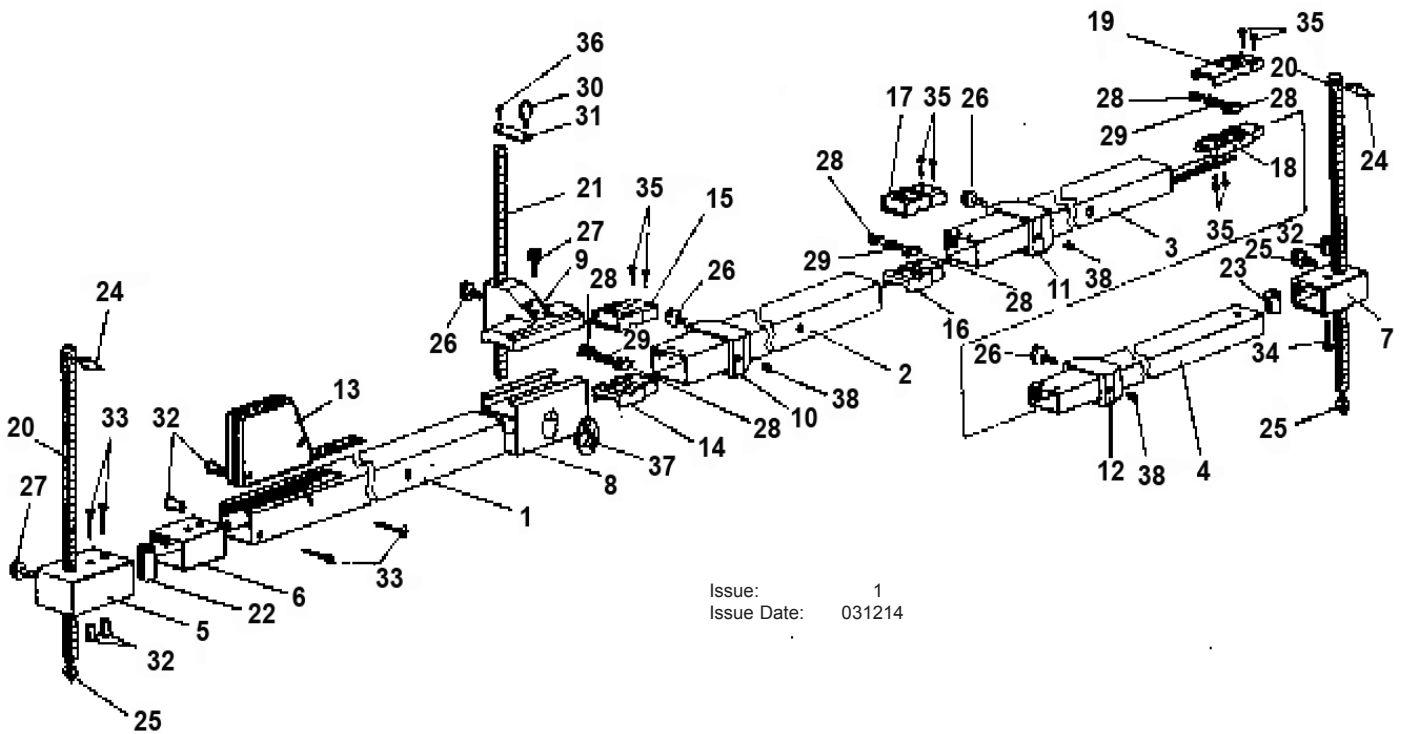

PARTS FOR:
TRAMMEL GAUGE TELESCOPIC
 MODEL: **RE50.V2**

Issue: 1
 Issue Date: 031214

| ITEM | PART NO | DESCRIPTION | ITEM | PART NO | DESCRIPTION |
|------|--------------|-------------------------|------|--------------|----------------------------------|
| 1 | 184.C3600001 | ROD (A) | 20 | 184.C3600020 | MEASURING SCALE, END |
| 2 | 184.C3600002 | ROD (B) | 21 | 184.C3600021 | MEASURING SCALE, CENTRE |
| 3 | 184.C3600003 | ROD (C) | 22 | 184.C3600022 | BUSH FOR TERMINAL INSERT (LARGE) |
| 4 | 184.C3600004 | ROD (D) | 23 | 184.C3600023 | BUSH FOR TERMINAL INSERT (SMALL) |
| 5 | 184.C3600005 | TAIL END (DOUBLE SCREW) | 24 | 184.C3600024 | UPPER POINTER |
| 6 | 184.C3600006 | INSERT TERMINAL | 25 | 184.C3600025 | LOWER POINTER |
| 7 | 184.C3600007 | INSERT (SMALL) | 26 | 184.C3600026 | COLLAR KNOB |
| 8 | 184.C3600008 | CENTRAL SUPPORT | 27 | 184.C3600027 | TERMINAL KNOB |
| 9 | 184.C3600009 | ROD SUPPORT, CENTRE | 28 | 184.C3600028 | PIN |
| 10 | 184.C3600010 | CENTRAL COLLAR | 29 | 184.C3600029 | SPRING |
| 11 | 184.C3600011 | CENTRAL COLLAR | 30 | 184.C3600030 | CENTRAL SPARE TIP |
| 12 | 184.C3600012 | CENTRAL COLLAR | 31 | 184.C3600031 | PLATE |
| 13 | 184.C3600013 | TAPE MEASURE | 32 | 184.C3600032 | THREADED SLEEVE |
| 14 | 184.C3600014 | LOWER GUIDE (A) | 33 | 184.C3600033 | SCREW |
| 15 | 184.C3600015 | UPPER GUIDE (A) | 34 | 184.C3600034 | SCREW |
| 16 | 184.C3600016 | LOWER GUIDE (B) | 35 | 184.C3600035 | SCREW |
| 17 | 184.C3600017 | UPPER GUIDE (B) | 36 | 184.C3600036 | SCREW FOR PLATE |
| 18 | 184.C3600018 | LOWER GUIDE (C) | 37 | 184.C3600037 | SLIDE SCREW |
| 19 | 184.C3600019 | UPPER GUIDE (C) | 38 | 184.C3600038 | SET SCREW |