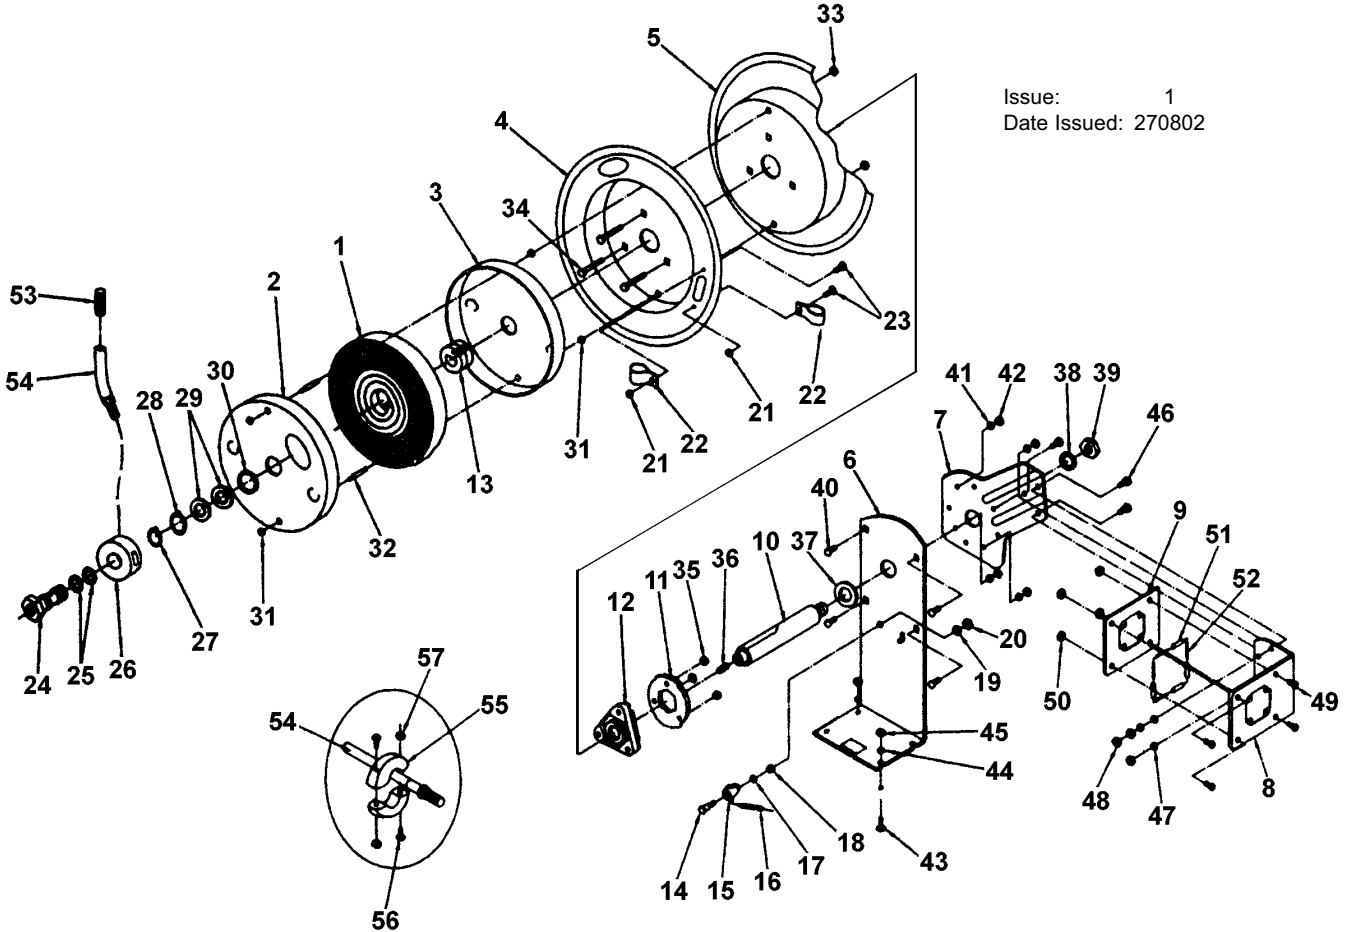

PARTS LIST FOR: RETRACTABLE AIR HOSE REEL

Model: SA84

Issue: 1
Date Issued: 270802

Item	Part No.	Description	Item	Part No.	Description	Item	Part No.	Description
1	SA84.01	Spring	20	SA84.20	Nut, Jam, M10	39	SA84.39	Nut, M16
2			21	SA84.21	Nut, Keps, M5	40	SA84.40	Bolt, M8 x 18mm
3	SA84.02-05	Drum Assembly	22	SA84.22	Clamp	41	SA84.41	Washer, Lock, M8
4			23	SA84.23	Bolt, M5 x 9.5mm	42	SA84.42	Nut, Lock, M8
5			24	SA84.24		43	SA84.43	Bolt, M10 x 25mm
6	SA84.06		25	SA84.24-26	Valve Assembly	44	SA84.44	Washer, Spacer, M10
7	SA84.07		26	SA84.26		45	SA84.45	Nut, M10
8	SA84.06-11	Base, Arm, Axle, Plate & Ring Asm	27	SA84.27	Retaining Ring, Ø18.5 x 1mm	46	SA84.46	Bolt, M8 x 18mm
9	SA84.09		28	SA84.28	Retaining Ring, Ø19 x 2mm	47	SA84.47	Washer, Lock, M8
10	SA84.10		29	SA84.29	Washer, Spacer, Ø19.5 x 1.5mm	48	SA84.48	Nut, Lock, M8
11	SA84.11		30	SA84.30	Washer, Spacer, Ø25.5 x 1.5mm	49	SA84.49	Bolt, M5 x 9.5mm
12	SA84.12	Hub Bearing Assembly	31	SA84.31	Nut, Keps, M5	50	SA84.50	Nut, Keps, M5
13	SA84.13	Core of Spring	32	SA84.32	Axle, Threaded, M5 x 53mm	51	SA84.51	Roller, Ø18.5 x 34.5mm
14	SA84.14	Bolt, M10 x 35mm	33	SA84.33	Nut, Keps, M5	52	SA84.52	Axle for Roller, Ø6 x 50mm
15	SA84.15	Cam, Locking	34	SA84.34	Bolt, M6 x 38mm	53	SA84.53	Guard, Hose
16	SA84.16	Spring, Dog	35	SA84.35	Nut, Keps, M6	54	SA84.54	Hose
17	SA84.17	Washer, Spacer, Ø13.5 x 1.6mm	36	SA84.36	Set Screw, M10 x 30mm	55	SA84.55	Rubber Bumper Block
18	SA84.18	Washer, Spacer, Ø13.5 x 6.6mm	37	SA84.37	Washer, Spacer Ø25.5 x 2.5mm	56	SA84.56	Bolt, M6 x 22mm
19	SA84.19	Washer, Lock M10	38	SA84.38	Washer, M16	57	SA84.57	Nut, M6