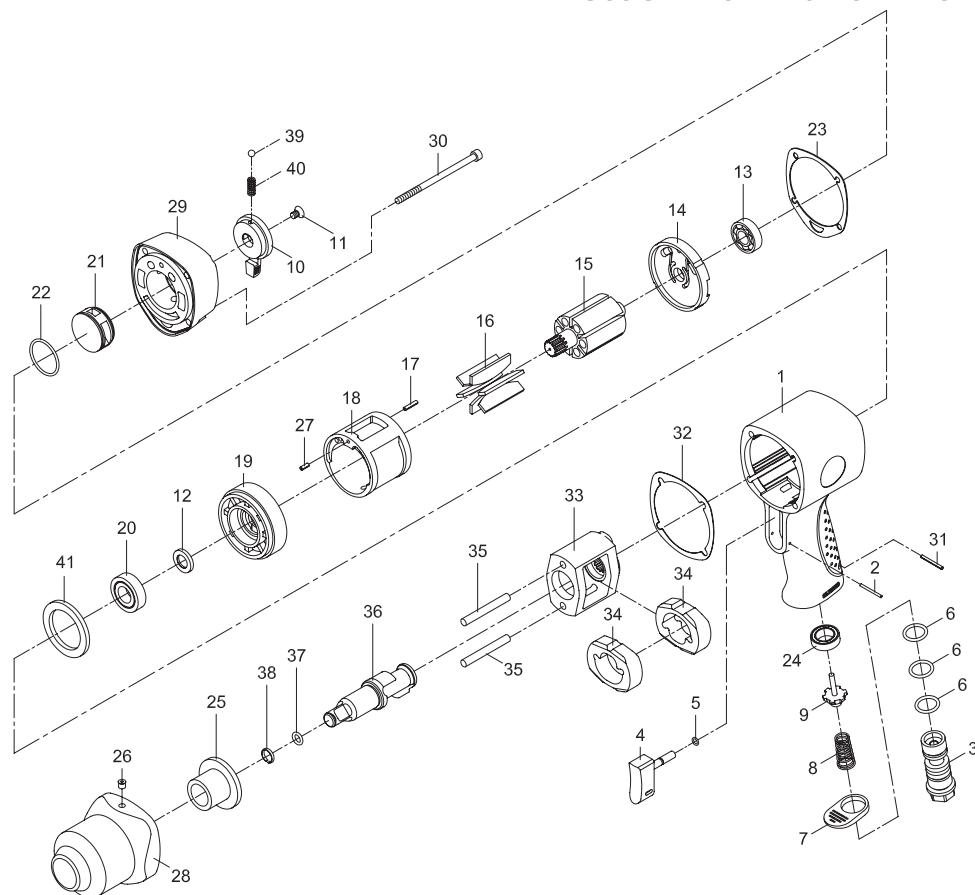

SPARE PARTS LISTING & DRAWING SHEET FOR 1/2" Square Drive Composite Impact Wrench

Stock No.41096 Part No.5201PRO

KEY No.	PART No.	STOCK No.	DESCRIPTION
01	Y43-4031P01	41578	Motor Housing
02	Y73102-11	41579	Spring Pin
03	Y43-403103	41580	Air Inlet
04	Y43-403104	41581	Trigger
05	YOR00400100-1	41582	"O" Ring
06	Y795847-11	41583	"O" Ring
07	Y43-403107	41584	Exhaust Diffuser
08	Y43-403147	41585	Valve Spring
09	Y43-403148	41586	Valve Stem
10	Y43-403110	41587	Reverse Valve Knob
11	Y43-403150	41588	Screw
12	Y43-403133	41589	Oil Seal
13	Y040313-11	41590	Ball Bearing
14	Y43-403114	41591	Rear End Plate
15	Y43-403115	41592	Rotor
16	Y43-403116	41593	Rotor Blade
17	Y40317-15	41594	Spring Pin
18	Y43-403118	41595	Cylinder
19	Y43-403119	41596	Front End Plate
20	Y070329-11	41597	Ball Bearing
21	Y43-403121	41598	Reversing Valve

KEY No.	PART No.	STOCK No.	DESCRIPTION
22	YOR02700200-1	41599	"O" Ring
23	Y43-403136	41600	Gasket
24	Y43-403145	41601	Rubber Spacer
25	Y43-403125	41602	Hammer Case Bushing
26	Y52237	41603	Oil Cap
27	Y40317-14	41604	Spring Pin
28	Y43-403128	41605	Hammer Case
29	Y43-4031P20	41606	Housing Cap
30	Y43-403130-11	41607	Screw
31	Y80202-11	41608	Spring Pin
32	Y43-403135	41609	Gasket
33	Y43-403108	41610	Hammer Cage
34	Y43-403111	41611	Hammer
35	Y43-403117	41612	Hammer Pin
36	Y43-403102	41613	Anvil
37	Y40305-11	41614	"O" Ring
38	Y40303	41615	Anvil Collar and Seal
39	Y40145-11	41616	Steel Ball
40	Y795846	41617	Spring
41	Y43-403127	41618	Washer