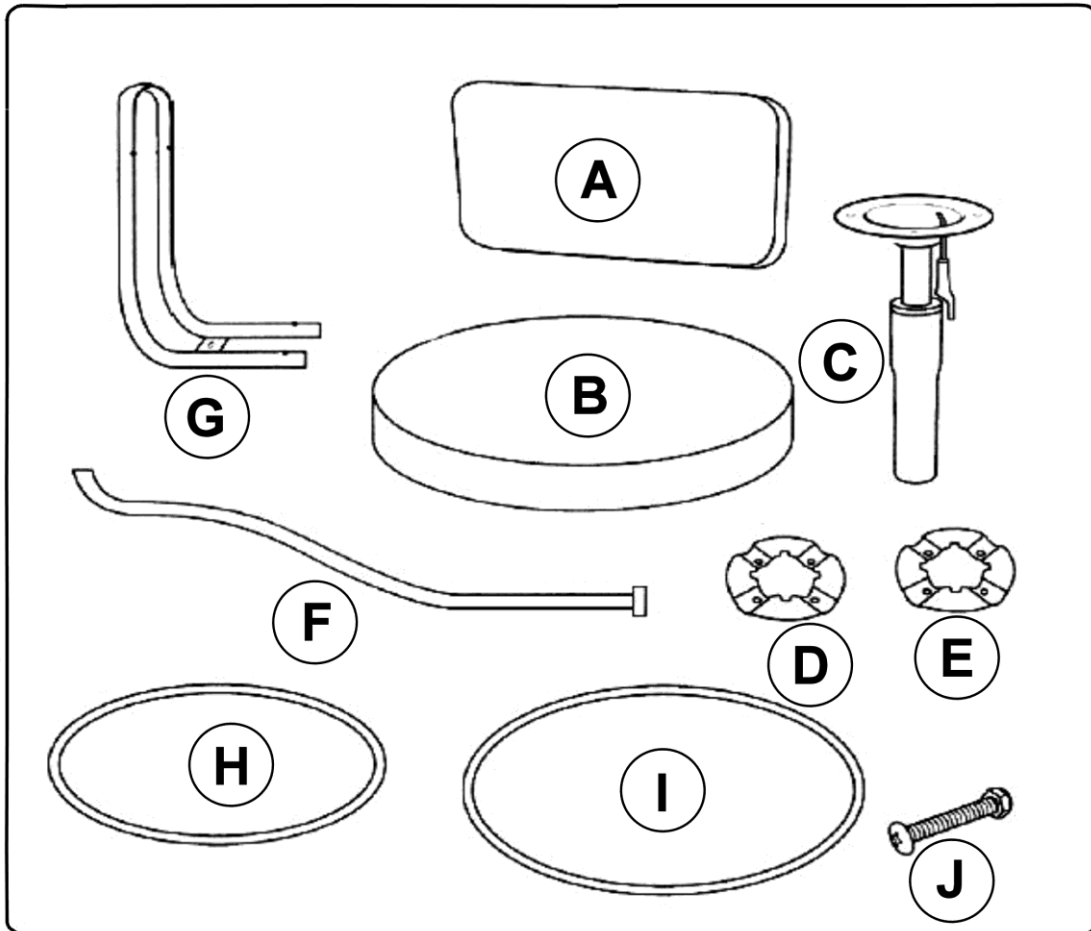

PARTS FOR
WORKSHOP STOOL PNEUMATIC with ADJUSTABLE
HEIGHT SWIVEL SEAT & BACK REST
MODEL : SCR14.V2

ITEM	PART NO	DESCRIPTION
A	SCR14.V2-A	BACK REST
B	SCR14.V2-B	SEAT
C	SCR14.V2-C	PNEUMATIC PISTON
D	SCR14.V2-D	HUB PLATE
E	SCR14.V2-E	HUB PLATE
F	SCR14.V2-F	LEG
G	SCR14.V2-G	SEAT FRAME
H	SCR14.V2-H	UPPER RING
I	SCR14.V2-I	FOOTREST RING
J	SCR14.V2-J	FIXINGS