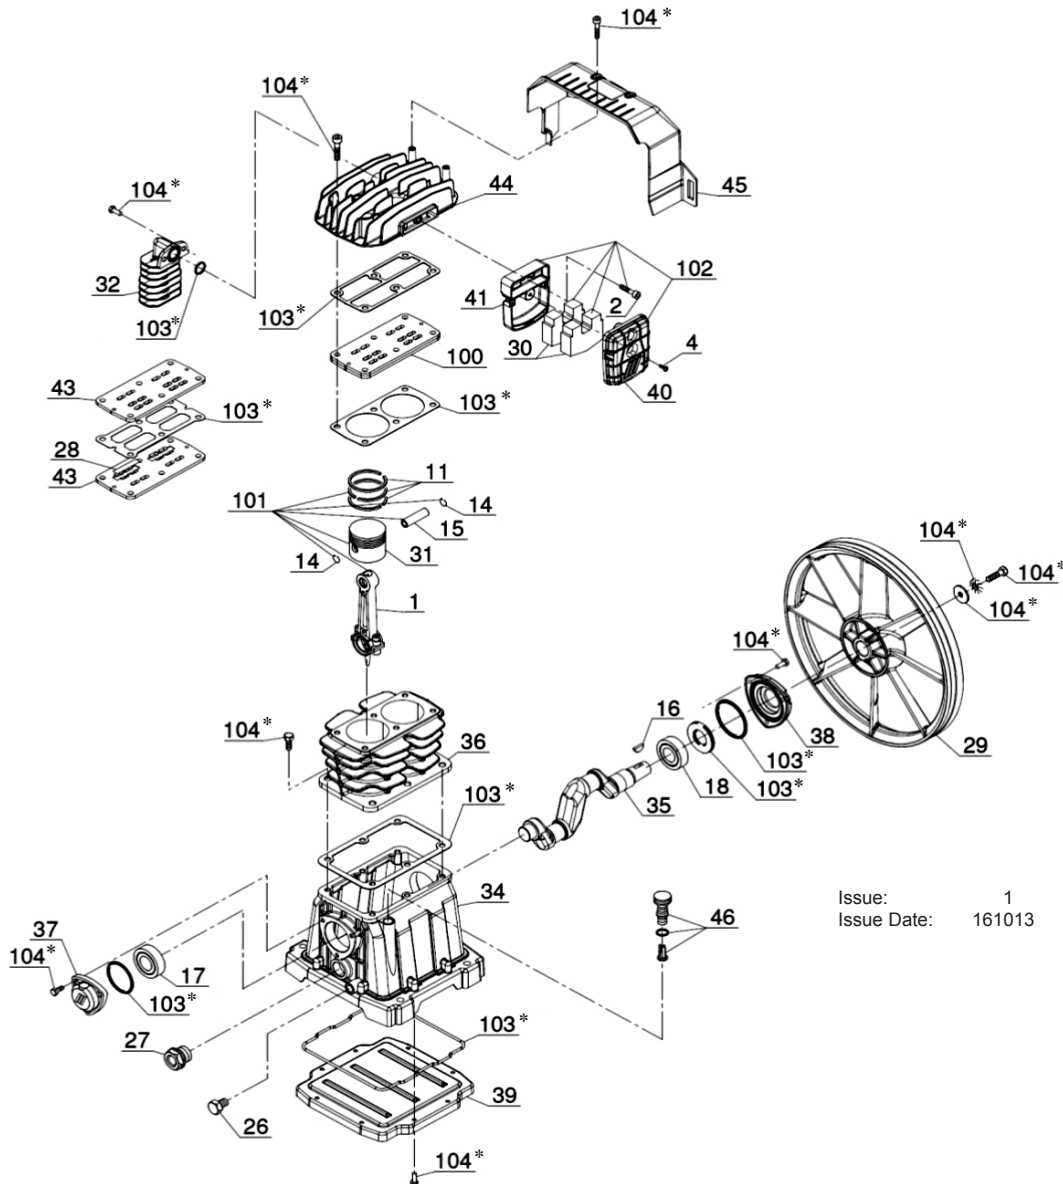

Issue: 1
 Issue Date: 161013

ITEM	PART NO	DESCRIPTION	ITEM	PART NO	DESCRIPTION
1	SAC3020041000	PUMP UNIT	18	SAC7230010000	RISLAN HOSE
2	SAC5010940008	BASE PLATE	19	SAC7238600000	INFEED HOSE
3	SAC5157260008	TANK 150ltr	20	SAC4170130000	BELT GUARD KIT
4	SAC7011100000	BOLT M8X60	21	SAC7370410000	BELT 3V 530
5	SAC7011120000	SCREW (M10x45)	22	SAC4151600000	MOTOR/PULLEY KIT
6	SAC7011410000	BOLT (M10x20)	23	SAC7458860000	BELT GUARD SUPPORT
7	SAC7012090000	PHILLIPS BOLT M5X12	24	SAC7459260000	BELT GUARD SUPPORT
8	SAC7020240000	NUT (M8)	25	SAC7459670000	BELT GUARD SUPPORT
9	SAC7020250000	NUT (M10)	50	SAC4057710000	PRESSURE SWITCH KIT
10	SAC7030030000	WASHER	51	SAC7023050000	LOCK NUT
11	SAC7030040000	WASHER	52	SAC7088060000	CONNECTOR
12	SAC7081040000	JOINT 1/2"	53	SAC7090070000	PLUG 1/4"
13	SAC7090030000	PLUG 1/2	54	SAC7110300000	PRESS GAUGE 230PSI 50MM OD R/F
14	SAC7130150000	TAP 1/2" F/F	55	SAC7250360000	PRESSUE SWITCH
15	SAC7130160000	TAP 3/8"	56	SAC7329050000	INFEED CABLE
16	SAC7190190000	NON-RETURN VALVE	100	SAC4080500000	SCREW KIT
17	SAC7192090000	SAFETY VALVE 3/8"			

Issue: 1
 Issue Date: 161013

ITEM	PART NO	DESCRIPTION	ITEM	PART NO	DESCRIPTION
1	SAC9105450240	CON-ROD	35	SAC9105450250	CRANKSHAFT
11	SAC4080070000	PISTON RING SET	36	SAC9105450060	CYLINDER
14	SAC7041410000	RING	37	SAC9105450070	FRONT COVER
15	SAC7050110000	PISTON PIN (15x55)	38	SAC9105450080	REAR COVER
16	SAC7051510000	KEY (5x7.5)	39	SAC9105450090	BOTTOM COVER
17	SAC7060060000	BEARING 6205	44	SAC9105450180	HEAD
18	SAC7060150000	BEARING 6206	45	SAC7153140000	COVER
26	SAC7090090000	PLUG 1/4"	46	SAC9700001377	VENT PLUG
27	SAC7180060000	OIL SIGHT GLASS	100	SAC4231260000	VALVE PLATE KIT
29	SAC7201010000	FLYWHEEL	101	SAC4291070000	CON-ROD/PISTON KIT
31	SAC7220090000	PISTON	102	SAC4250130000	INTAKE FILTER KIT
32	SAC9100270270	AFTERCOOLER	103	SAC4081990000	GASKET KIT
34	SAC9105450010	CRANKCASE	104	SAC4080480000	SCREW KIT