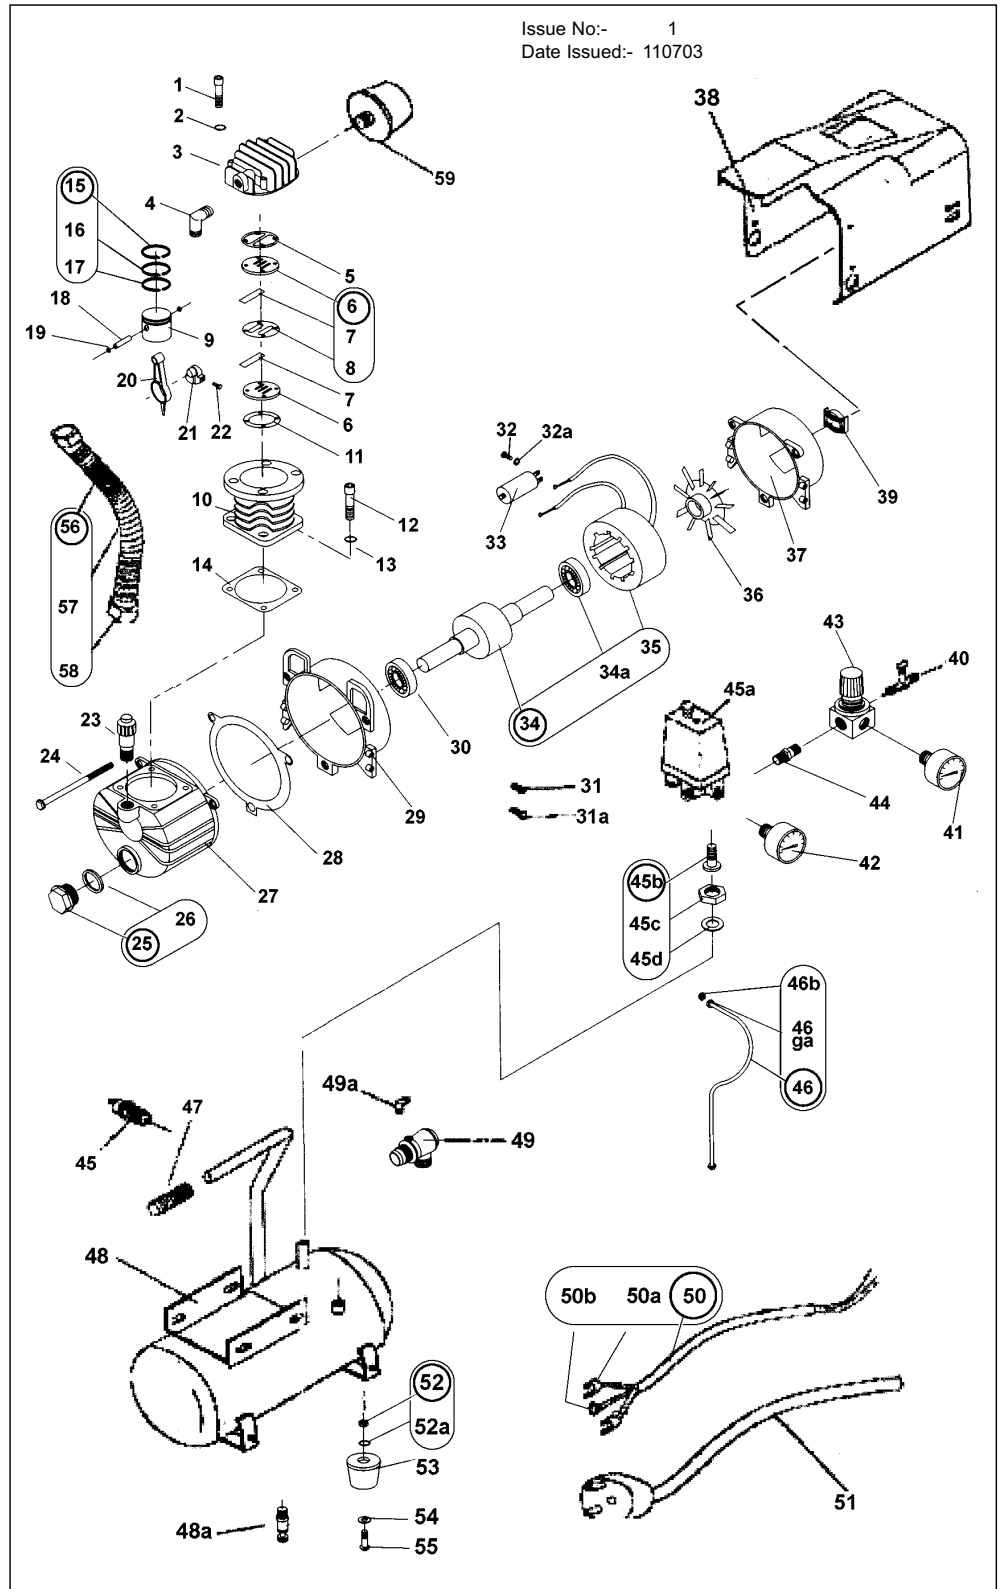

Item	Part No.	Description
1	SA2306.01	Head bolt
2	SA2306.02	Spring washer
3	SA2306.03	Cylinder head
4	SA2306.04	Exhaust pipe
5	SA2306.05	Gasket
6	*SA2306.06	*Valve assembly
	SA2306.07	*Valve reed
	SA2306.08	*Gasket inner
9	SA2306.09	Piston
10	SA2306.10	Cylinder
11	SA2306.11	Gasket lower
12	SA2306.12	Bolt
13	SA2306.13	Spring washer
14	SA2306.14	Gasket cylinder
15	*SA2306.15	*Ring compression
	SA2306.16	*Ring compression
	SA2306.17	*Piston ring
18	SA2306.18	Piston pin
19	SA2306.19	Circlip
20	SA2306.20	Connecting rod
21	SA2306.21	Crankshaft
22	SA2306.22	Bolt
23	SA2306.23	Oil filler
24	SA2306.24	Bolt
25	*SA2306.25	*Oil sight glass
	SA2306.26	*O-ring
27	SA2306.27	Crankcase
28	SA2306.28	Gasket
29	SA2306.29	Crank case cover
30	SA2306.30	Bearing
31	SA2306.31	Bolt
31a	SA2306.31a	Bolt
32	SA2306.32	Bolt
32a	SA2306.32a	Screw nut
33	SA2306.33	Capacitor
34	*SA2306.34	*Rotor
	SA2306.34a	*Bearing
	SA2306.35	*Stator
36	SA2306.36	Fan
37	SA2306.37	Bearing cover
38	SA2306.38	Main cover
39	SA2306.39	Circuit breaker
40	SA2306.40	Air cock
41	SA2306.41	Pressure gauge
42	SA2306.42	Pressure gauge
43	SA2306.43	Regulator
44	SA2306.44	Connector
45	SA2306.45	Safety valve
45a	SA2306.45a	Pressure switch
45b	*SA2306.45b	*Pressure switch
	SA2306.45c	*Bolt
	SA2306.45d	*Washer
46	*SA2306.46	*Pressure relief tube
	SA2306.46ga	*Washer
	SA2306.46b	*Compression nut
47	SA2306.47	Handle
48	SA2306.48	Tank
48a	SA2306.48a	Draincock
49	SA2306.49	Check valve
49a	SA2306.49a	Elbow
50	*SA2306.50	*Electric cable
	SA2306.50a	*Cable connector
	SA2306.50b	*Cable connector
51	SA2306.51	Power cord
52	*SA2306.52	*Screw nut
	SA2306.52a	*Spring washer
53	SA2306.53	Cushion Foot
54	SA2306.54	Washer
55	SA2306.55	Bolt
56	*SA2306.56	*Exhaust pipe
	SA2306.57	*Cooler
	SA2306.58	*EXhaust screw nut
59	SA2306.59	Air filter kit