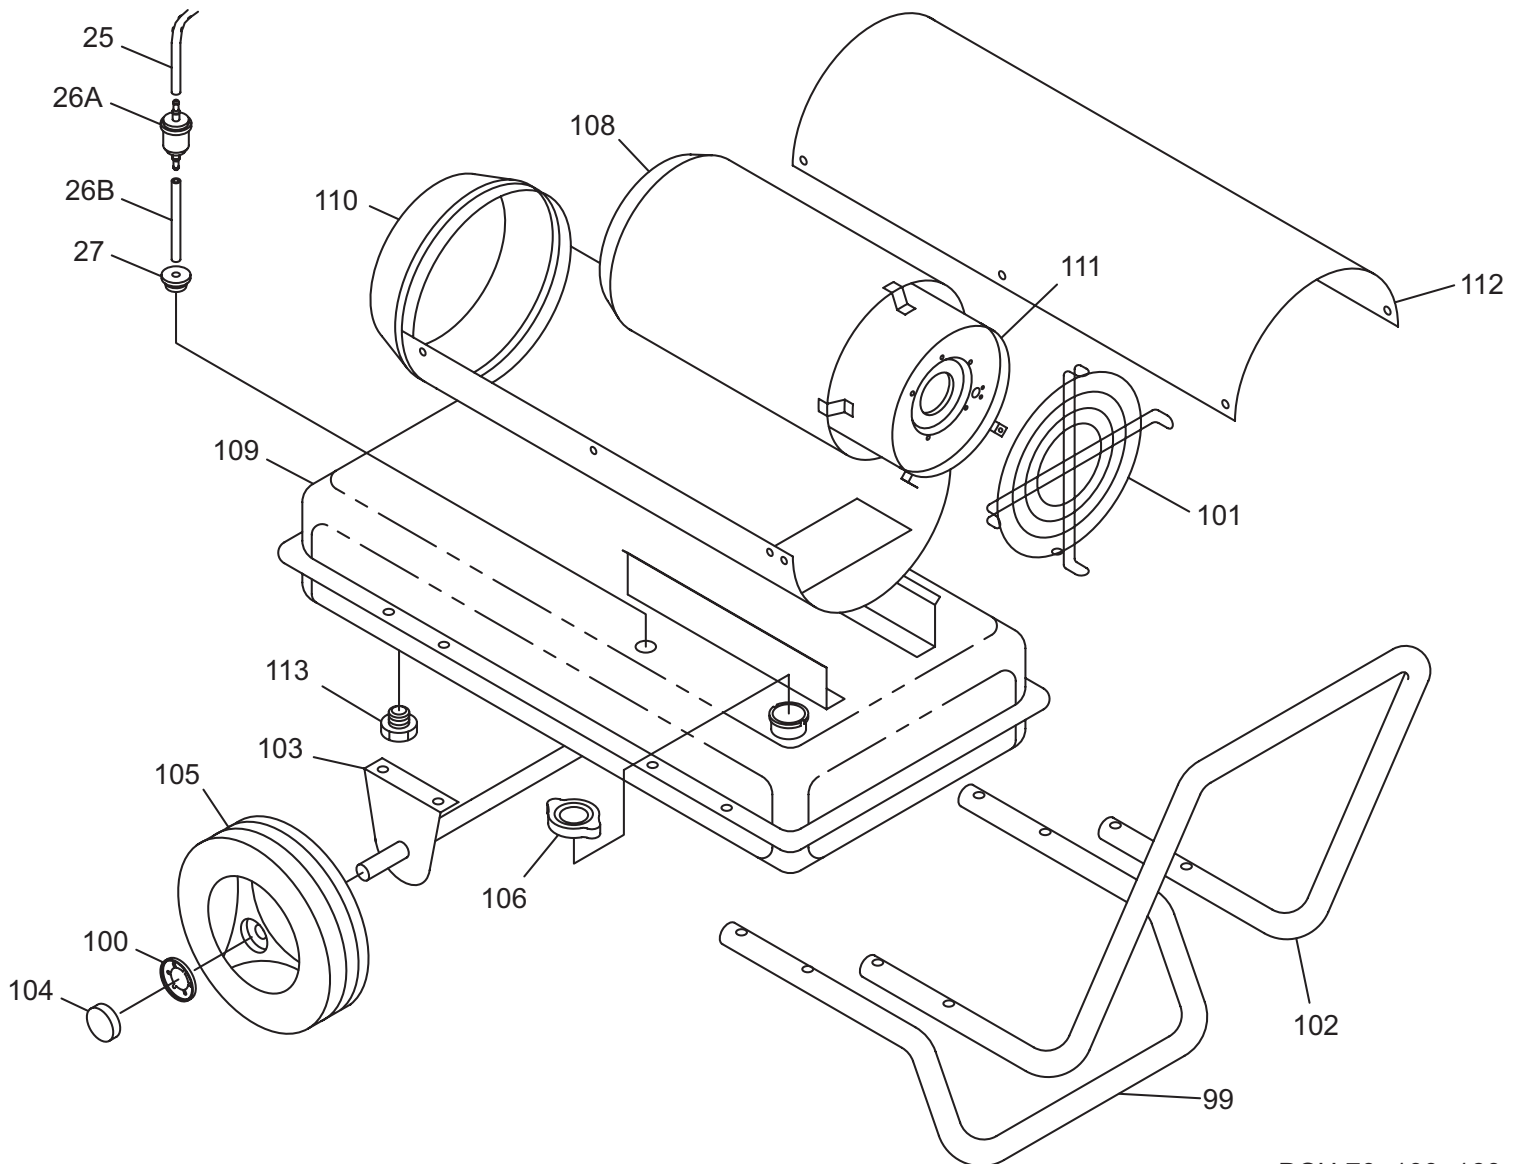

Diesel Space Heaters

Stock Nos.65953, 65954, 65955, 65956
Part Nos.DSH50, DSH70, DSH100, DSH160