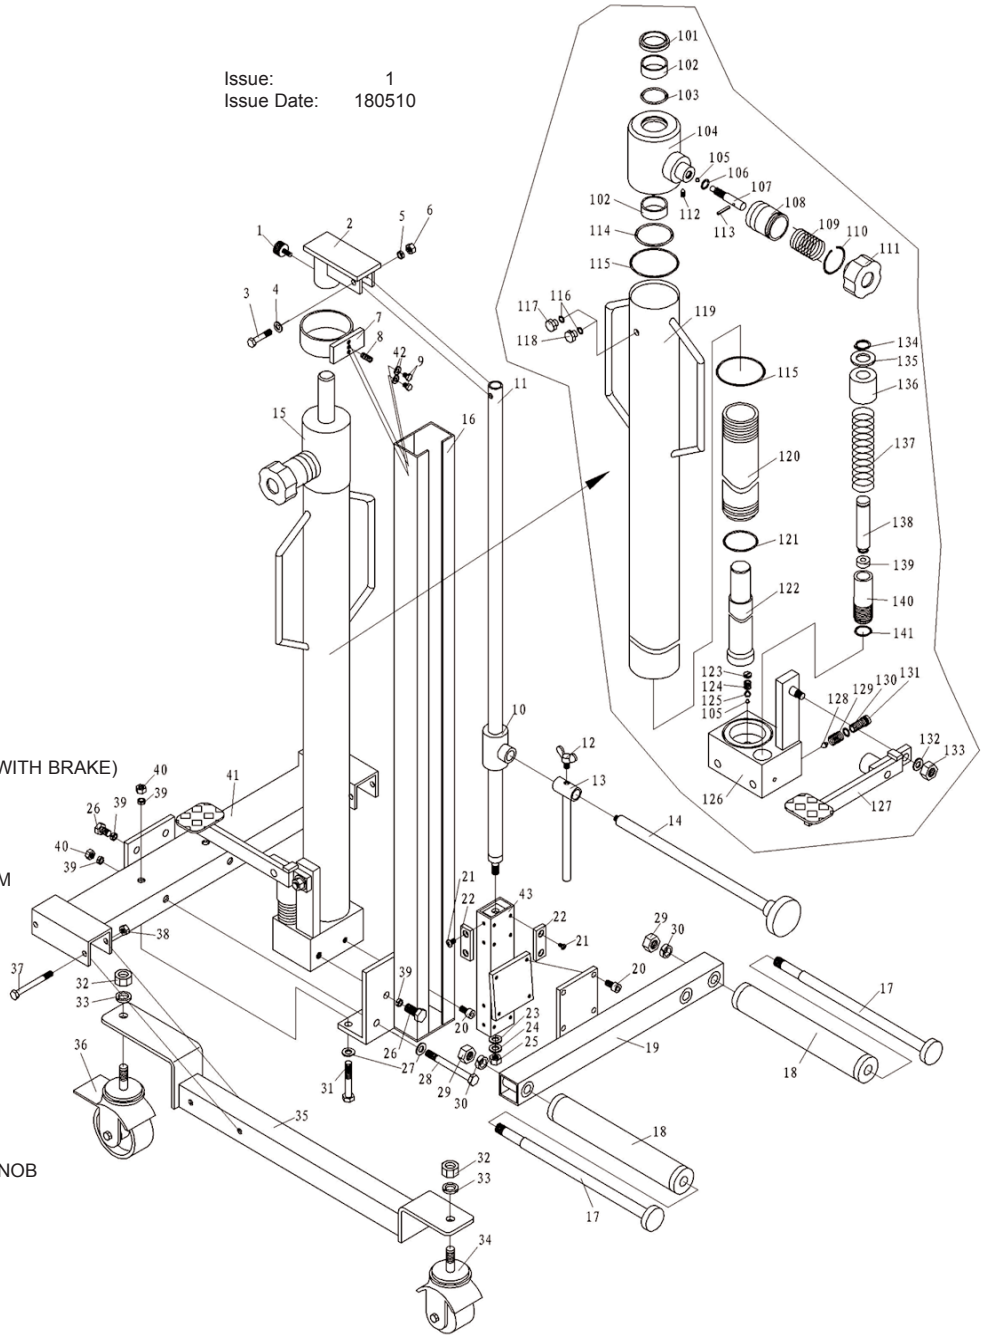

Issue: 1
Issue Date: 180510

ITEM	PART NO	DESCRIPTION
132	WD80.132	WASHER
133	WD80.133	NUT
134	WD80.134	C-CLIP
135	WD80.135	WASHER
136	WD80.136	SPRING CAP
137	WD80.137	SPRING
138	WD80.138	PUMP PISTON
139	WD80.139	U-RING
140	WD80.140	PUMP CYLINDER
141	WD80.141	O-RING