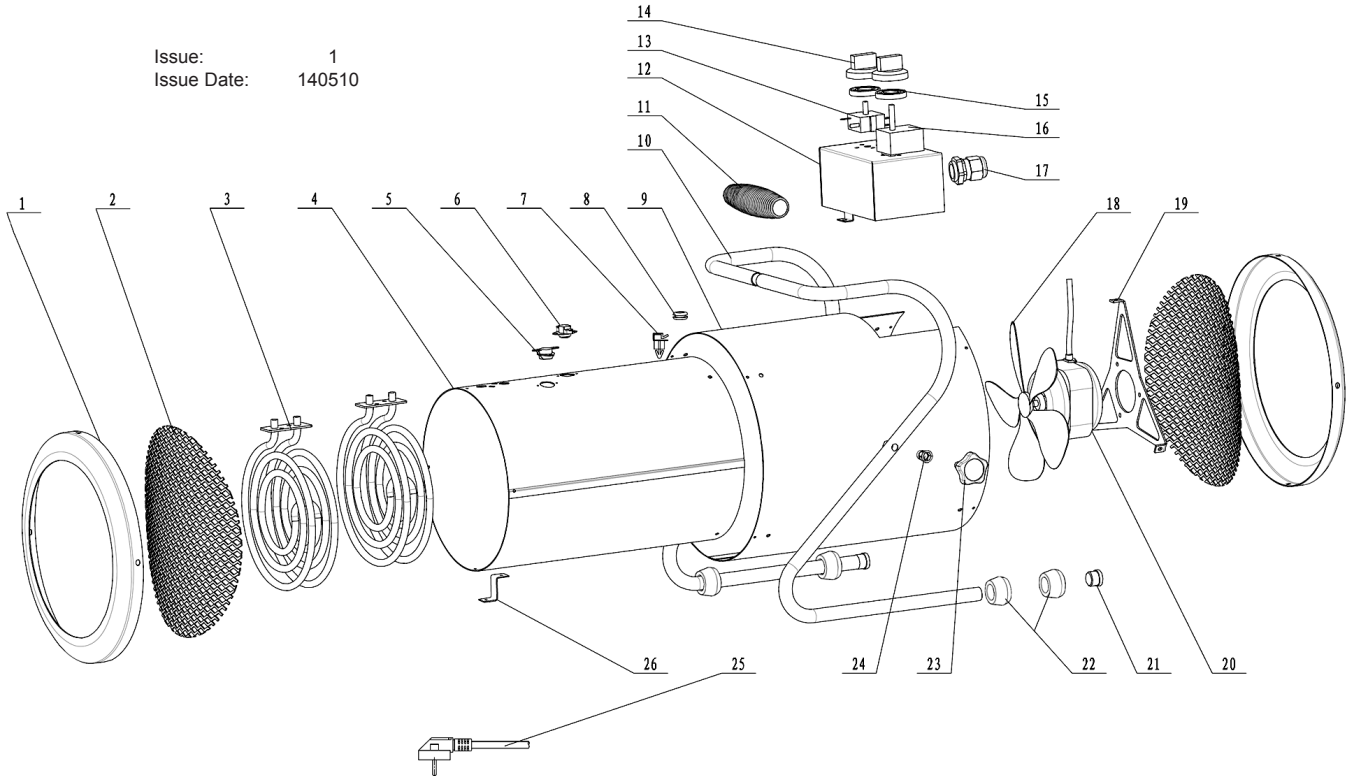

Issue: 1  
 Issue Date: 140510

ITEM	PART NO	DESCRIPTION	ITEM	PART NO	DESCRIPTION
1	EH3001.01	COVER FOR GRILLE	15	EH3001.15	SWITCH RING
2	EH3001.02	GRILLE	16	EH3001.16	THERMOSTAT
3	EH3001.03	HEATING ELEMENT 230V/300W	17	EH3001.17	CABLE GRIP
4	EH3001.04	INNER CASING	18	EH3001.18	FAN
5	EH3001.05	TIME-DELAY THERMOSTAT	19	EH3001.19	MOTOR SUPPORT
6	EH3001.06	THERMOSTAT	20	EH3001.20	MOTOR
7	EH3001.07	SENSOR	21	EH3001.21	END PLUG
8	EH3001.08	WIRE RING	22	EH3001.22	RUBBER FEET
9	EH3001.09	CASING	23	EH3001.23	ADJUSTING KNOB
10	EH3001.10	FRAME	24	EH3001.24	RIVET
11	EH3001.11	HANDLE	25	EH3001.25	PLUG+WIRE
12	EH3001.12	CONTROL BOX	26	EH3001.26	CONNECT PLATE
13	EH3001.13	SWITCH	--	EH3001.FK	FIXING KIT (not shown)
14	EH3001.14	SWITCH KNOB			