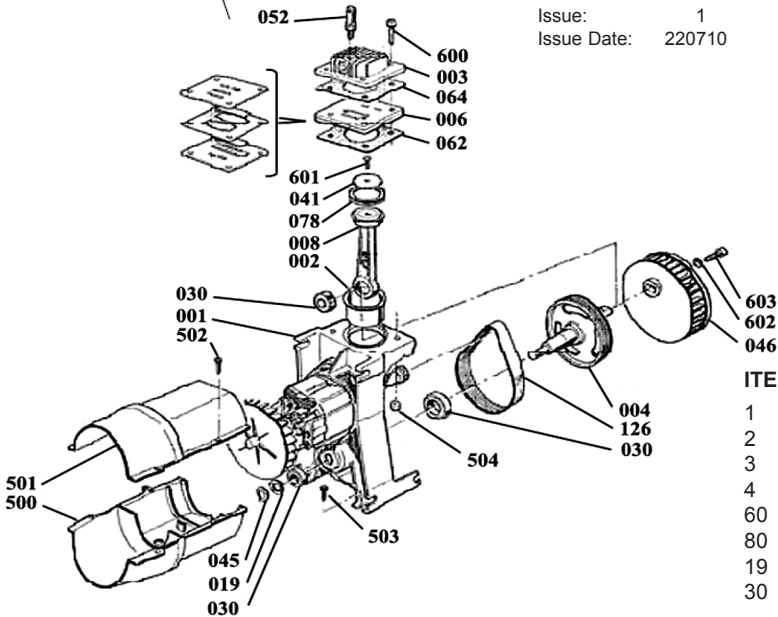

ITEM	PART NO	DESCRIPTION
49	SAC833030D	PLASTIC COVER
105	SAC9412842	NON RETURN VALVE
106	SAC9047073	COUPLING 1/4"
107	SAC9053063	DRAIN VALVE
108	SAC9051116	PRESSURE REDUCER
109	SAC9414581	GAUGE d.40
	SAC9052019	GAUGE d.50
110	SAC9414010	SAFETY VALVE
112	SAC9050336	ELBOW
	SAC9412469	ELBOW
116	SAC9038001	HANDLE PLUG
131	SAC9063090	PRESSURE SWITCH
132	SAC9065673	POWER CORD
134	SAC9065302	MOTOR CORD
145	SAC9412619	SENDING PIPE
	SAC9412466	SENDING PIPE
300	SAC9420071	WHEEL KIT

Issue: 1
 Issue Date: 220710

ITEM	PART NO	DESCRIPTION
1	SAC9416073	KIT CRANKCASE/MOTOR
2	SACA631010	CYLINDER
3	SACA661406	HEAD
4	SACA661202	CRANKSHAFT
60	SACA640050	VALVE PLATE SET
80	SACA610101	CONROD/PISTON
19	SAC9004015	WASHER
30	SAC9170112	BEARING (6001-2RS)
	SAC9411136	BEARING (6001-2RS)
	SAC9170091	BEARING (6203-2Z)
41	SACA610300	CONROD COVER
45	SAC9411137	C-RING
46	SAC9038161	FAN
52	SAC9050351	VALVE
62	SACA650300	GASKET, CYLINDER
78	SAC9040019	SEAL
126	SAC9075047	BELT
500	SAC9038353	LOWER COVER FOR MOTOR
501	SAC9038360	UPPER COVER FOR MOTOR
502	SAC9142591	SCREW
603	SAC9115011	SCREW
504	SAC9122331	NUT
600	SAC9101556	SCREW (6x35)
601	SAC9011004	SCREW (M5x16)
602	SAC9131654	WASHER
603	SAC9101055	SCREW (5x16)