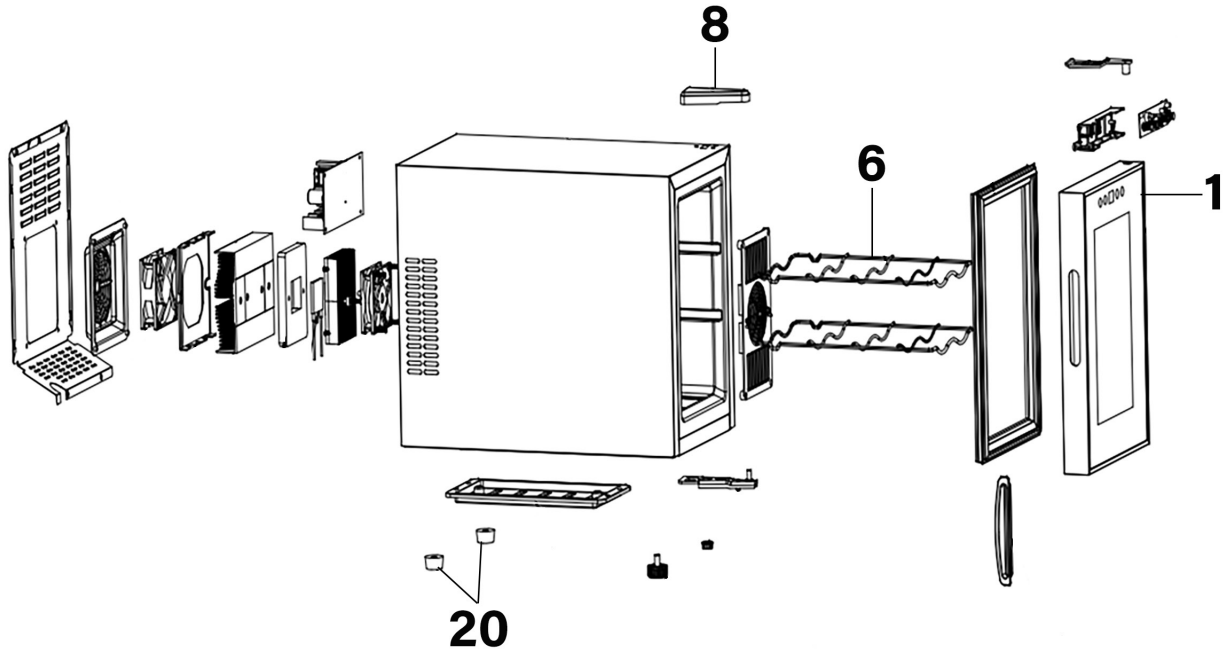

Parts Information:  
**Baridi 6 Bottle Wine Cooler,  
 Thermoelectric, 5-18°C, Touch  
 Control, Table Top  
 Model No: DH217**

Item	Part No.	Description
1	DH10588	Glass door
6	DH10589	Shelf

Item	Part No.	Description
8	DH10275	Hinge cover
20	DH10159	Rubber Foot 17mm