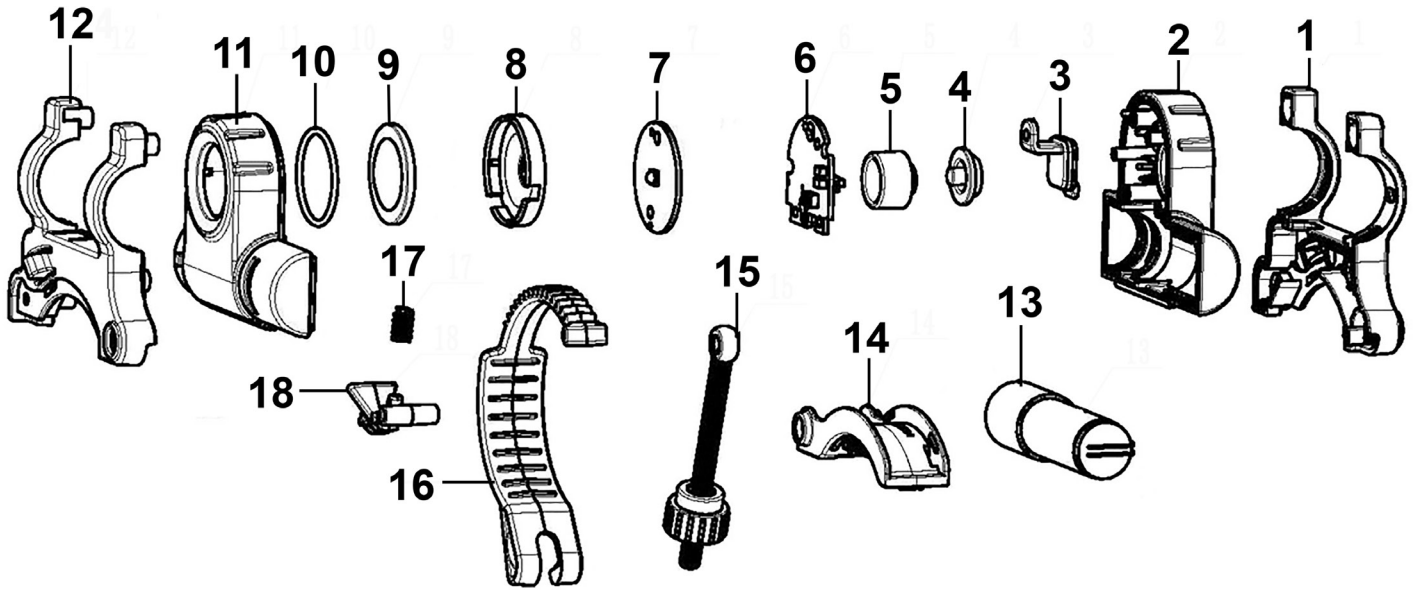

Parts Information:
**Rechargeable Spray Gun Light 5W SMD
 LED**
Model No: SGL01

Item	Part No.	Description
1	SGL01-01	Support Base - Back
2	SGL01-02	Back Housing
3	SGL01-03	Charging Socket Cover
4	SGL01-04	Switch Cap
5	SGL01-05	Switch Support
6	SGL01-06	PCB
7	SGL01-07	Cree LED
8	SGL01-08	Plastic Reflector
9	SGL01-09	LED Lens

Item	Part No.	Description
10	SGL01-10	O-Ring
11	SGL01-11	Front Housing
12	SGL01-12	Support Base - Front
13	SGL01-13	Battery Li-ion 3.7V 750mAh
14	SGL01-14	Clip Base
15	SGL01-15	Adjustment Screw
16	SGL01-16	Locking Gear Ring
17	SGL01-17	Spring
18	SGL01-18	Locking Knob