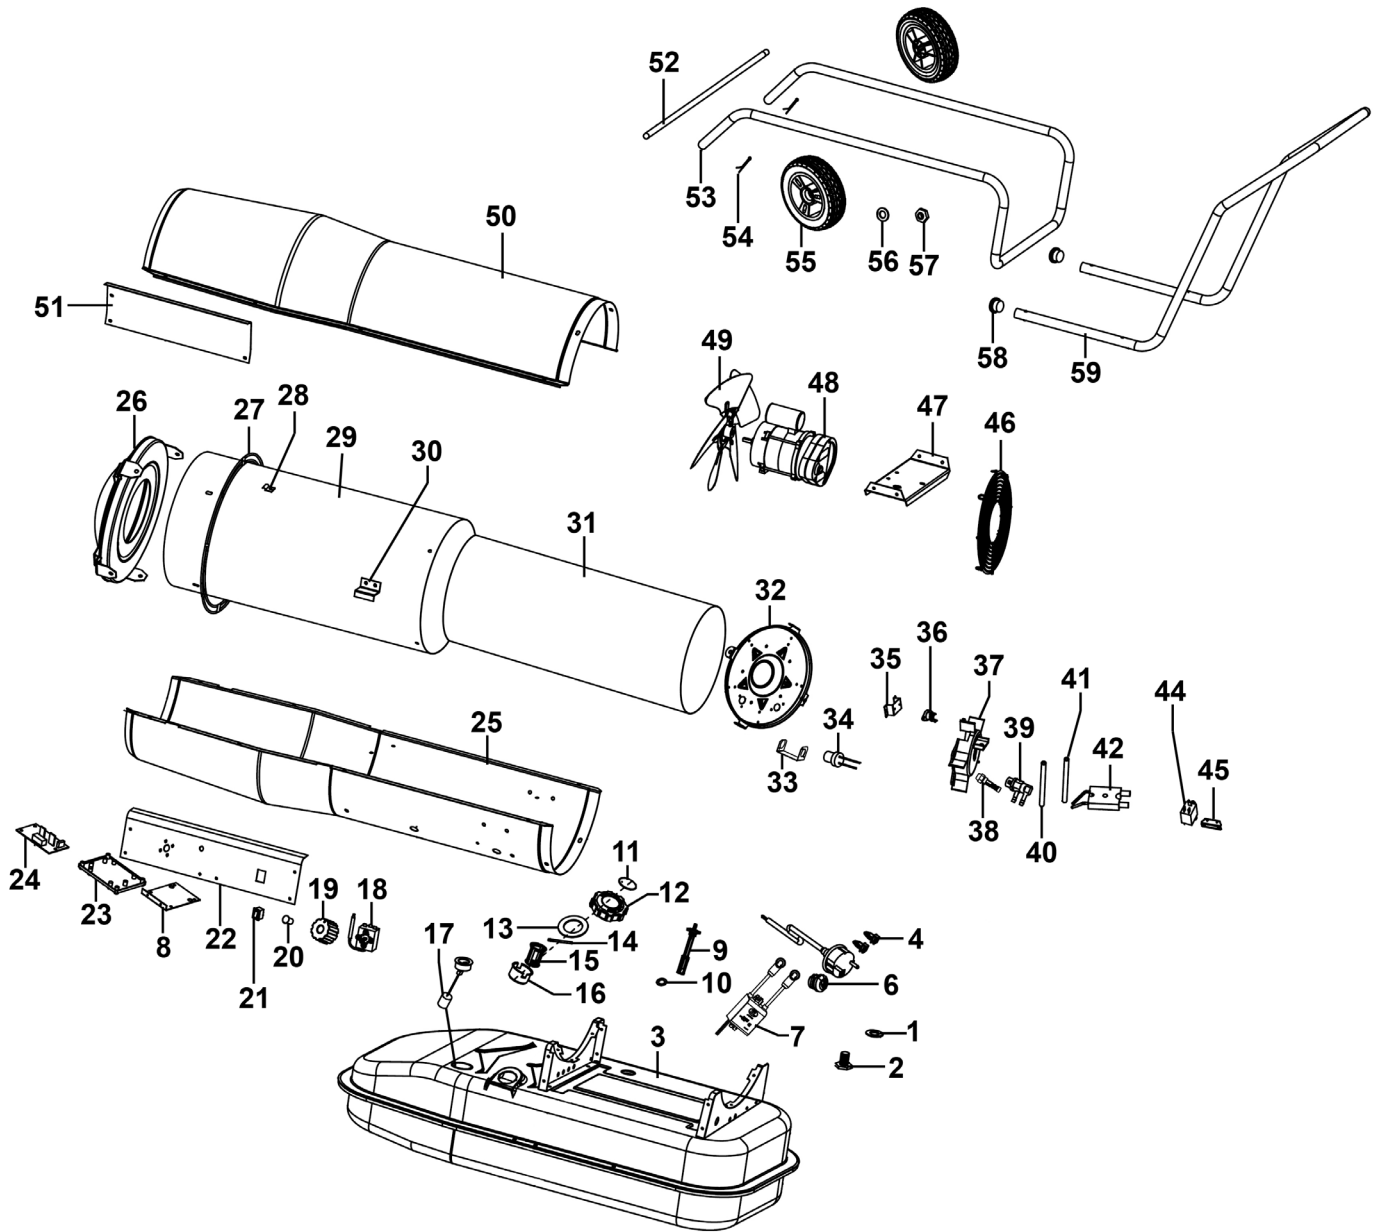

Parts Information:
**Space Warmer® Paraffin/Kerosene/Diesel
 Heater 205,000Btu/hr with Wheels**
Model No: AB2050

Item	Part No.	Description
1	AB2050-01	Oil Drain Seal Ring
2	AB2050-02	Oil Drain Screw
3	AB2050-03	Fuel Tank
4	AB2050-04	Support Pin
6	AB2050-06	Cable Grip
7	AB2050-07	Ignition Transformer
8	AB2050-08	Support Plate for Ignition Transformer
9	AB2050-09	Fuel Filter
10	AB2050-10	Fuel Filter Seal Ring

Item	Part No.	Description
11	AB2050-11	Breather Cover
12	AB2050-12	Fuel Tank Cap
13	AB2050-13	Fuel Tank Cap Seal
14	AB2050-14	Fuel Tank Cap Shaft
15	AB2050-15	Oil Inlet Filter
16	AB2050-16	Oil Inlet Filter Holder
17	AB2050-17	Oil Filter Gauge
18	AB2050-18	Thermostat
19	AB2050-19	Thermostat Control Knob

Parts Information:
**Space Warmer® Paraffin/Kerosene/Diesel
Heater 205,000Btu/hr with Wheels
Model No: AB2050**

Item	Part No.	Description
20	AB2050-20	Light Cover
21	AB2050-21	On/Off Switch
22	AB2050-22	Control Panel
23	AB2050-23	Power PCB Support
24	AB2050-24	Power PCB
25	AB2050-25	Lower Cover
26	AB2050-26	Air Outlet Cover
27	AB2050-27	Support Ring
28	AB2050-28	Chamber Shield Hook
29	AB2050-29	Combustion Chamber Shield
30	AB2050-30	Chamber Shield Bracket
31	AB2050-31	Combustion Chamber
32	AB2050-32	Burner Support Plate
33	AB2050-33	Photocell Bracket
34	AB2050-34	Photocell Ass'y
35	AB2050-35	Re-Set Thermostat Bracket
36	AB2050-36	Re-Set Thermostat
37	AB2050-37	Flame Control Plate
38	AB2050-38	Nozzle Assembly
39	AB2050-39	Nozzle Adaptor

Item	Part No.	Description
40	AB2050-40	Air Hose
41	AB2050-41	Fuel Hose
42	AB2050-42	Ignition Electrode
44	AB2050-44	Solenoid Valve
45	AB2050-45	Solenoid Valve Bracket
46	AB2050-46	Fan Guard
47	AB2050-47	Motor Support
48	AB2050-48	Motor Assembly
49	AB2050-49	Fan
50	AB2050-50	Upper Cover
51	AB2050-51	Side Plate
52	AB2050-52	Wheel Axle
53	AB2050-53	Wheel Frame Support
54	AB2050-54	Split Pin
55	AB2050-55	Wheel
56	FWM12.S	Flat Washer M12 Zinc
57	SN12.SD	Steel Nut M12 Domed Zinc
58	AB2050-58	End Plug
59	AB2050-59	Handle