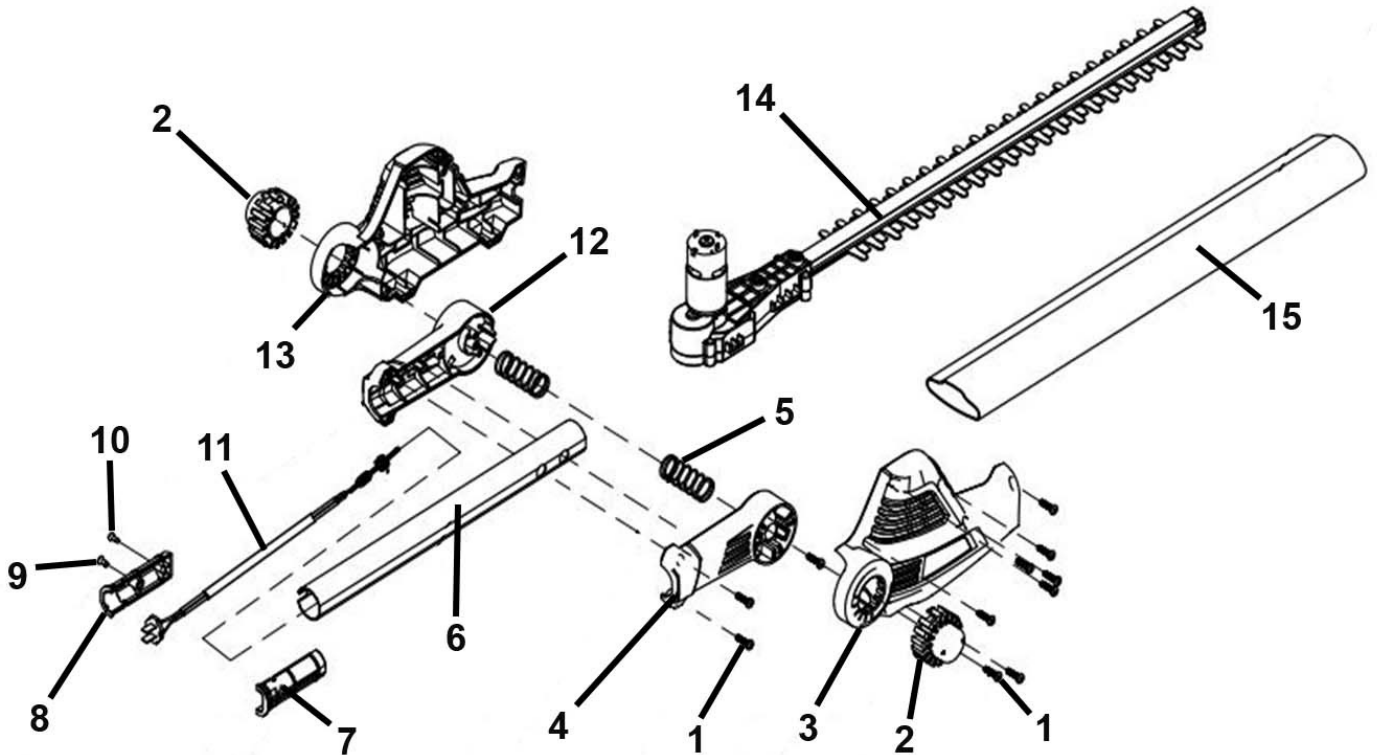

Parts Information:
Pole Hedge Trimmer 20V Cordless - Body Only
Model No: CP20VPHT

Item	Part No.	Description
1	CP20VPHT-01	Screw for Rotary Knob
2	CP20VPHT-02	Rotary Knob
3+13	CP20VPHT-03+13	Outer Housing Complete
4+12	CP20VPHT-04+12	Inner Housing Complete
5	CP20VPHT-05	Spring for Housing
6	CP20VPHT-06	Aluminum Tube
7+8	CP20VPHT-07+08	Base Cover

Item	Part No.	Description
9	CP20VPHT-09	Screw for Base Cover (B)
10	CP20VPHT-10	Screw for Base Cover (A)
11	CP20VPHT-11	Wire Assembly
14	CP20VPHT-14B	Gearbox
14	CP20VPHT-14C	Motor (c/w Motor Gear)
14	CP20VPHT-14A	Hedge Trimmer Blade Assembly
15	CP20VPHT-15	Guide Protecting Sleeve