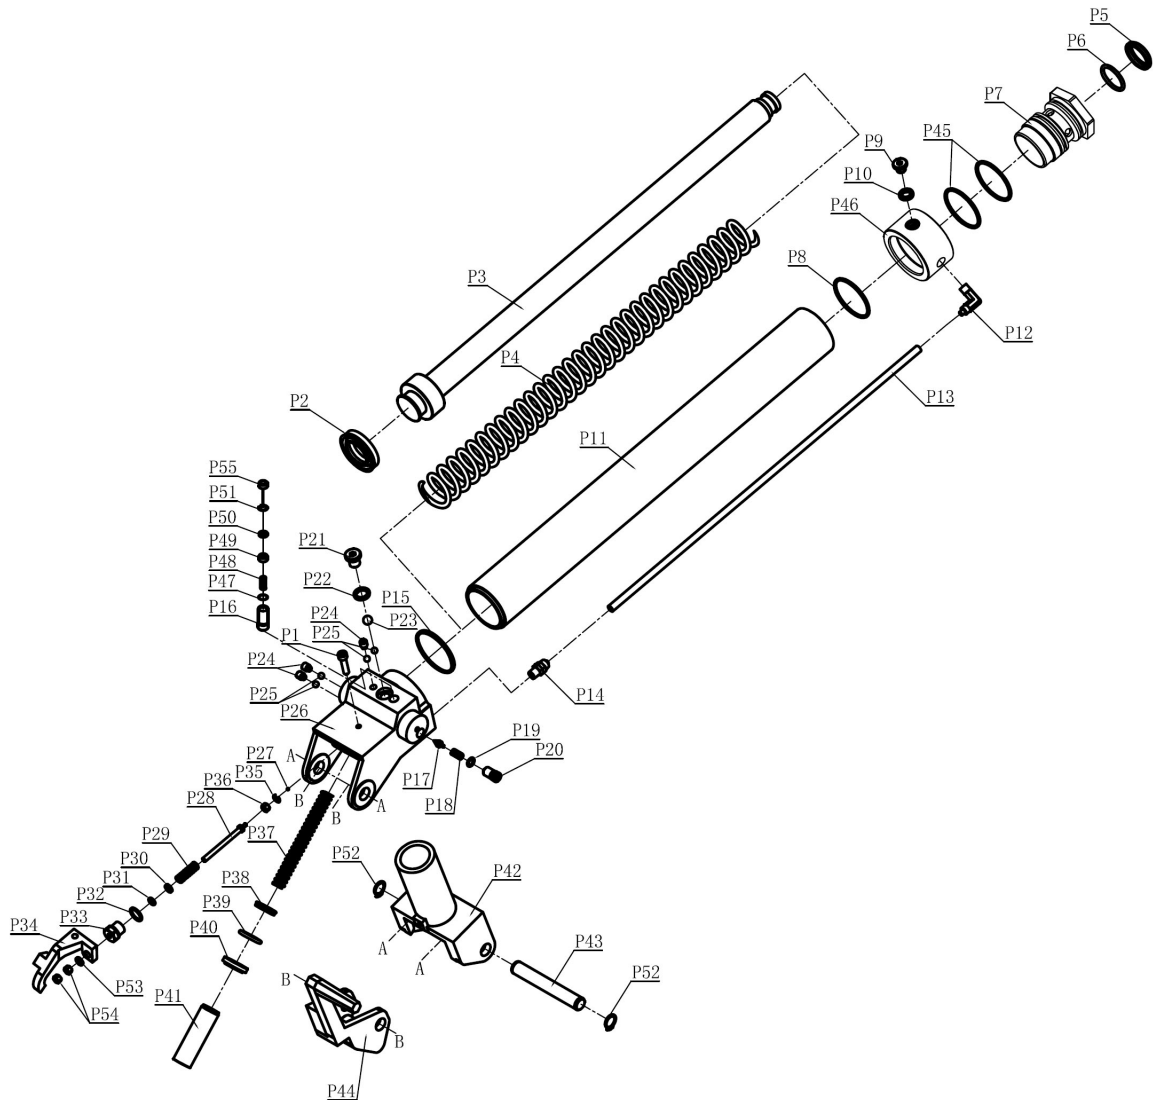

Item	Part No.	Description
1	2200HL.V2-01	Handle grip
2	2200HL.V2-02	Jack Handle, Round Locking. 33mm
3	2200HL.V2-03	Dust cap / Dust cap
4	SCB620.SB	Socket Cap Bolt M6 x 20mm Black
5	SN18.S	Steel Nut M18 Zinc
6	SWM18.S	Spring Washer M18 Zinc
7	FWM18.S	Flat Washer M18 Zinc
8	2200HL.V2-08	Wheel,swivel castor, single bolt (D:75 W:30 B:10 H:127)
9	SCB810.SB	Socket Cap Bolt M8 x 10mm Black
10	SCB612.SB	Socket Cap Bolt M6 x 12mm Black
11	MC4500.P5	External Circlip 14.5mm ID.

Item	Part No.	Description
12	2200HL.V2-12	Lifting frame assmebly
13	2200HL.V2-13	External Circlip 16.0mm ID.
14	2200HL.V2-14	Wheel, fixed (D:74 W:43 B:13)
15	2200HL.V2-15	Base frame assembly
16	2200HL.V2-16	Saddle holder
17	BHSS625.SB	Button Head Socket Screw M6 X 25 Black
18	2200HL.V4-18	Hydraulic Unit Assembly
19	2200HL.V2-19	Link arm
20	2200HL.V2-20	Saddle ass'y
--	2200HL.V2-RK	Repair kit

Item	Part No.	Description
12	2200HL.V2-12	Lifting frame assmely
13	2200HL.V2-13	External Circlip 16.0mm ID.
14	2200HL.V2-14	Wheel, fixed (D:74 W:43 B:13)
15	2200HL.V2-15	Base frame assembly
16	2200HL.V2-16	Saddle holder
17	BHSS625.SB	Button Head Socket Screw M6 X 25 Black
18	2200HL.V4-18	Hydraulic Unit Assembly
19	2200HL.V2-19	Link arm
20	2200HL.V2-20	Saddle ass'y
--	2200HL.V2-RK	Repair kit