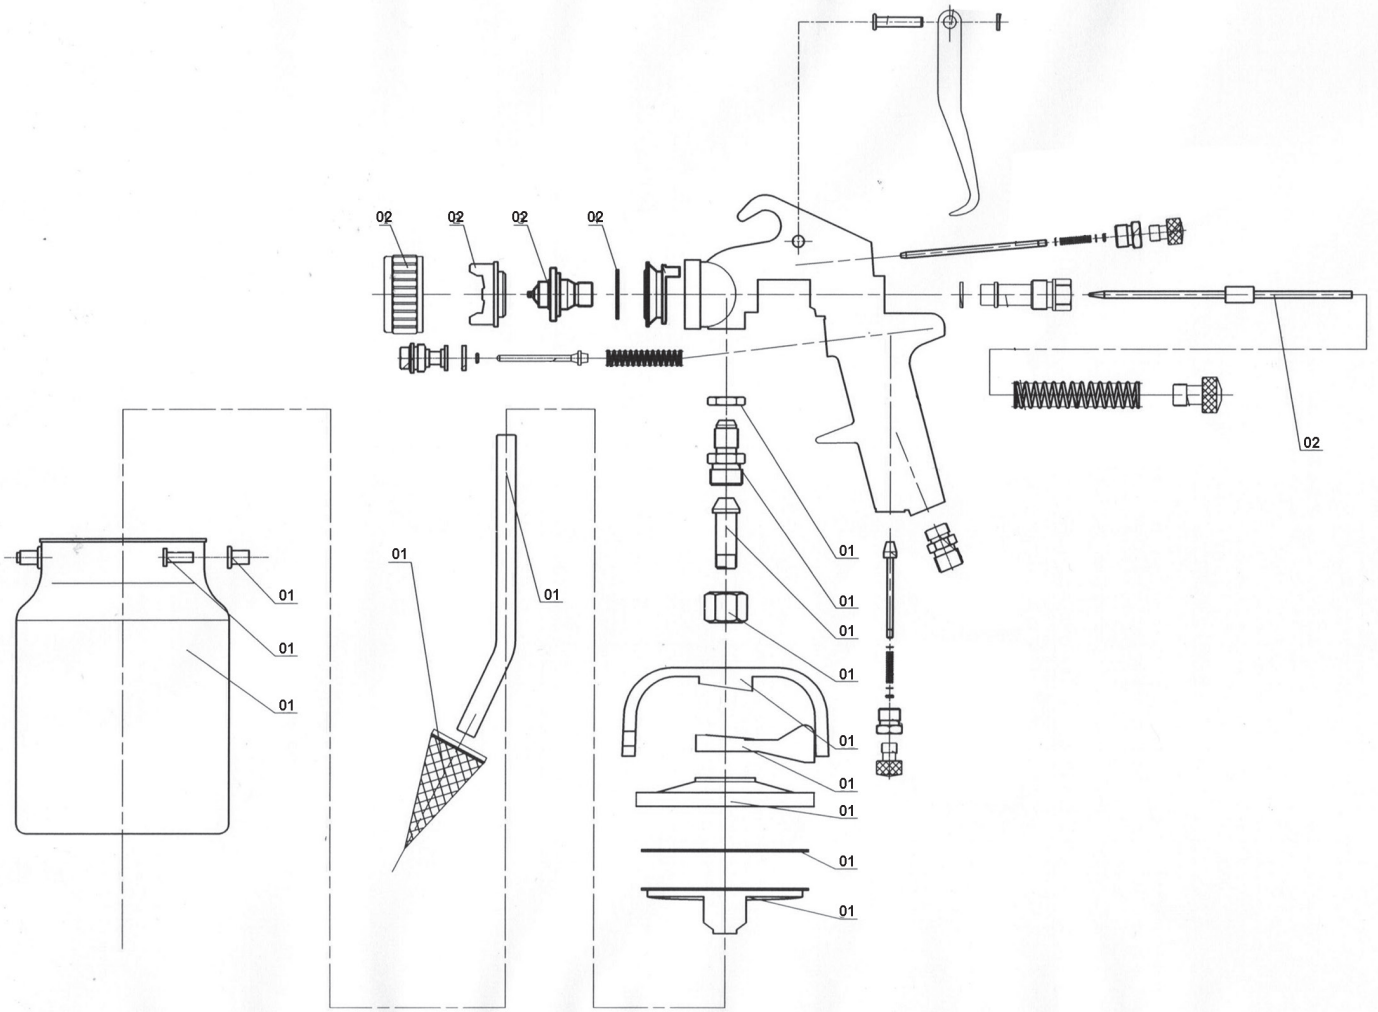

Parts Information:
Suction Feed Spray Gun
Model No: S717 / S720 / S725

Item	Part No.	Description
1	WEN-CUP2	Suction Aluminum Pot 1000ml
2	WEN-SET2.0	2.0mm Set-Up (Nozzle/Air Cap/Needle)

Item	Part No.	Description
2	WEN-SET1.7	1.7mm Set-Up (Nozzle/Air Cap/Needle)
2	WEN-SET2.5	2.5mm Set-Up (Nozzle/Air Cap/Needle)