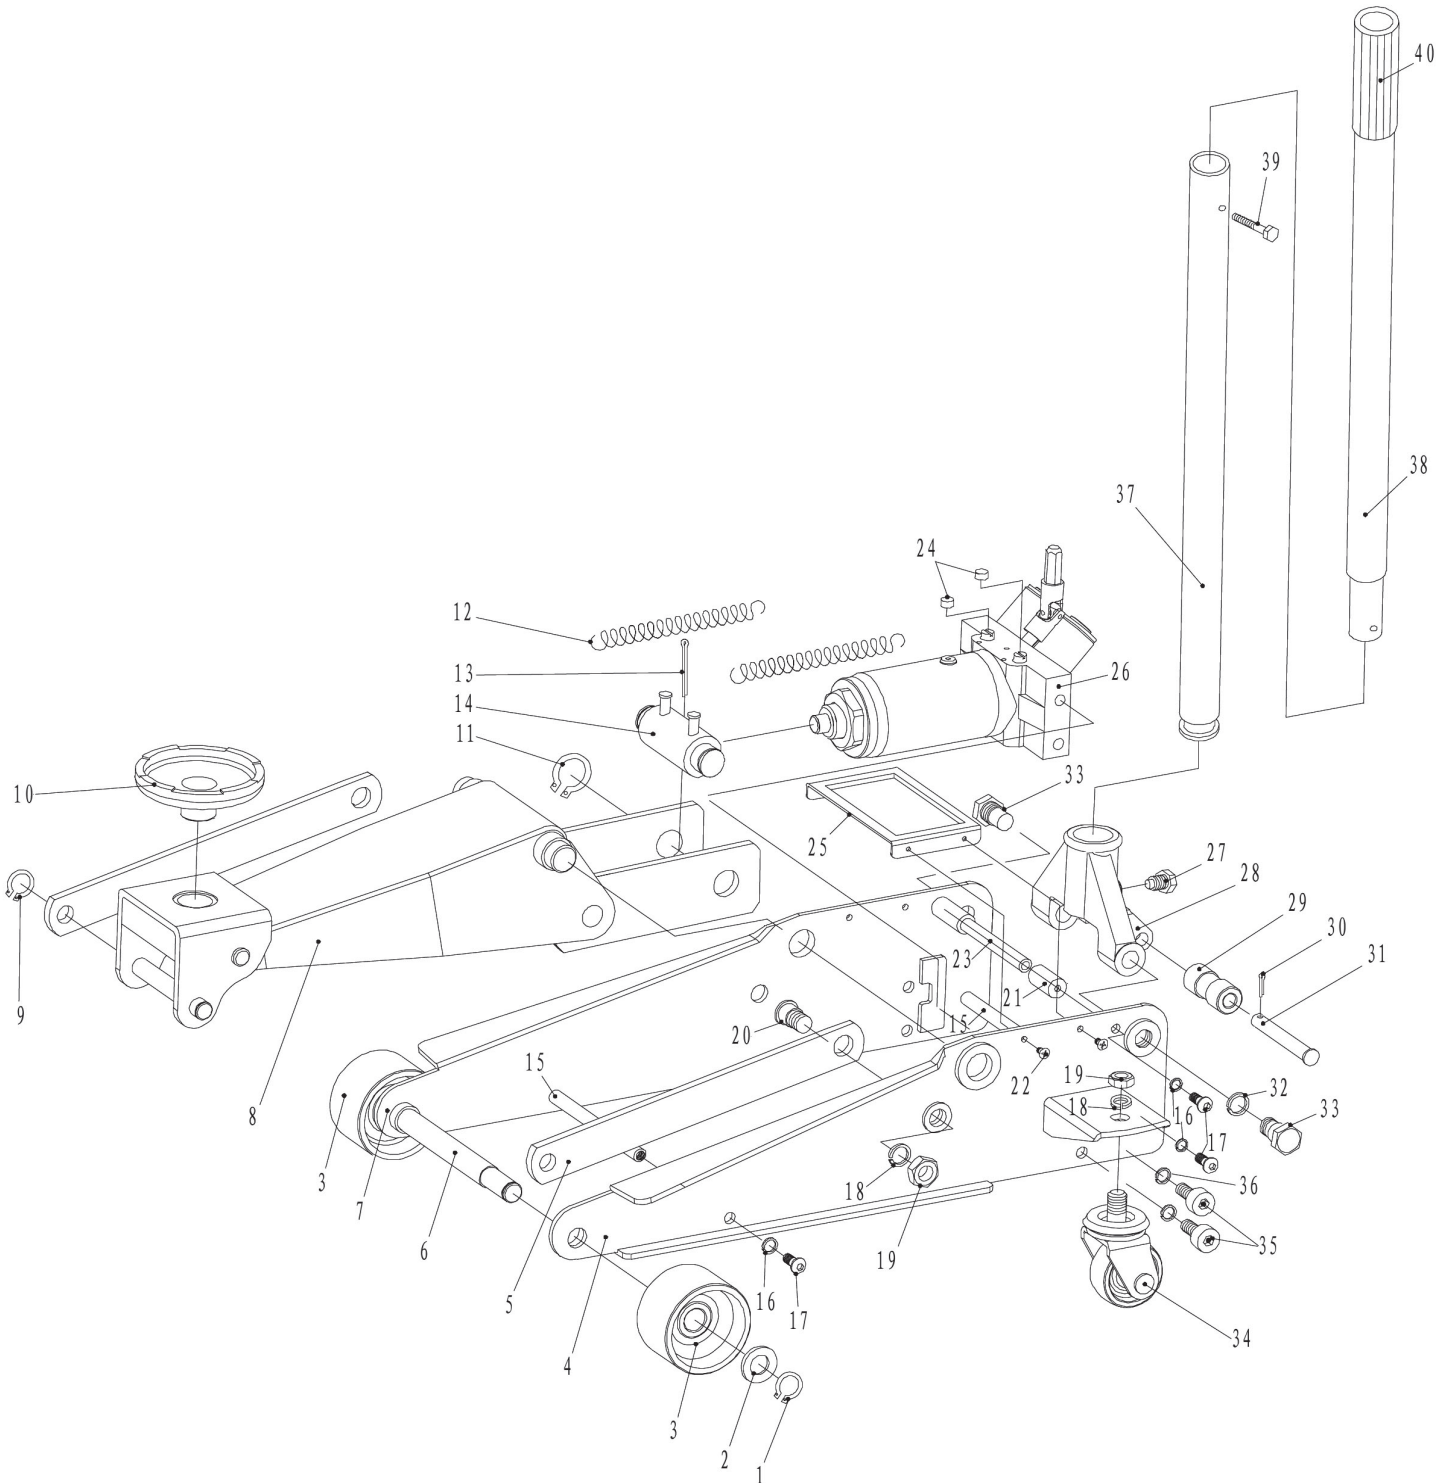

Parts Information:  
**Trolley Jack 3tonne Super Rocket Lift &  
Axle Stands (Pair) 3tonne Capacity per  
Stand-Hi-Vis**  
**Model No: 3015CXHV**

**NOTE:** It is our policy to continually improve products and as such we reserve the right to alter data, specifications and component parts without prior notice.

01284 757500

01284 703534

sales@sealey.co.uk

www.sealey.co.uk

Parts Information:  
**Trolley Jack 3tonne Super Rocket Lift & Axle Stands (Pair) 3tonne Capacity per Stand-Hi-Vis**  
**Model No: 3015CXHV**

Item	Part No.	Description
1	3015CXD.01	Ext Circlip 20.2mm Od.
2	FWM18.S	Flat Washer M18 Single
3	3015CXDV2.03	Wheel,Front Fixed (Black) (D:80 W:45 B:18)
4	3015CXHV.04	Side Member, Left (Hi-Vis)
5	3015CXDV2.05	Connecting Lever 'Black'
6	3015CXD.06	Front Wheel Shaft
7	3015CXHV.07	Side Member, Right (Hi-Vis)
8	3015CXHV.08	Lifting Arm (Hi-Vis)
9	3015CXD.09	Retaining Ring (16mm)
10	3015CXD.10	Saddle
11	3015CXD.11	Ext Circlip 28.2mm Od.
12	3015CXD.12	Return Spring
13	3015CXD.13	Cotter Pin 4 x 45
14	3015CXD.14	Connecting Block
15	3015CXD.15	Cross Bar
16	SWM8.S	Spring Washer M8 Zinc (Single)
17	BHSS816.S	Button Head Socket Screw M8x16 Zinc
18	SWM16.S	Spring Washer M16 Zinc (Single)
19	SN16.S	Steel Nut M16 Zinc Din934 (Single)
20	3015CXD.20	Connecting Bolt
21	3015CXD.21	Pressure Retain Ring