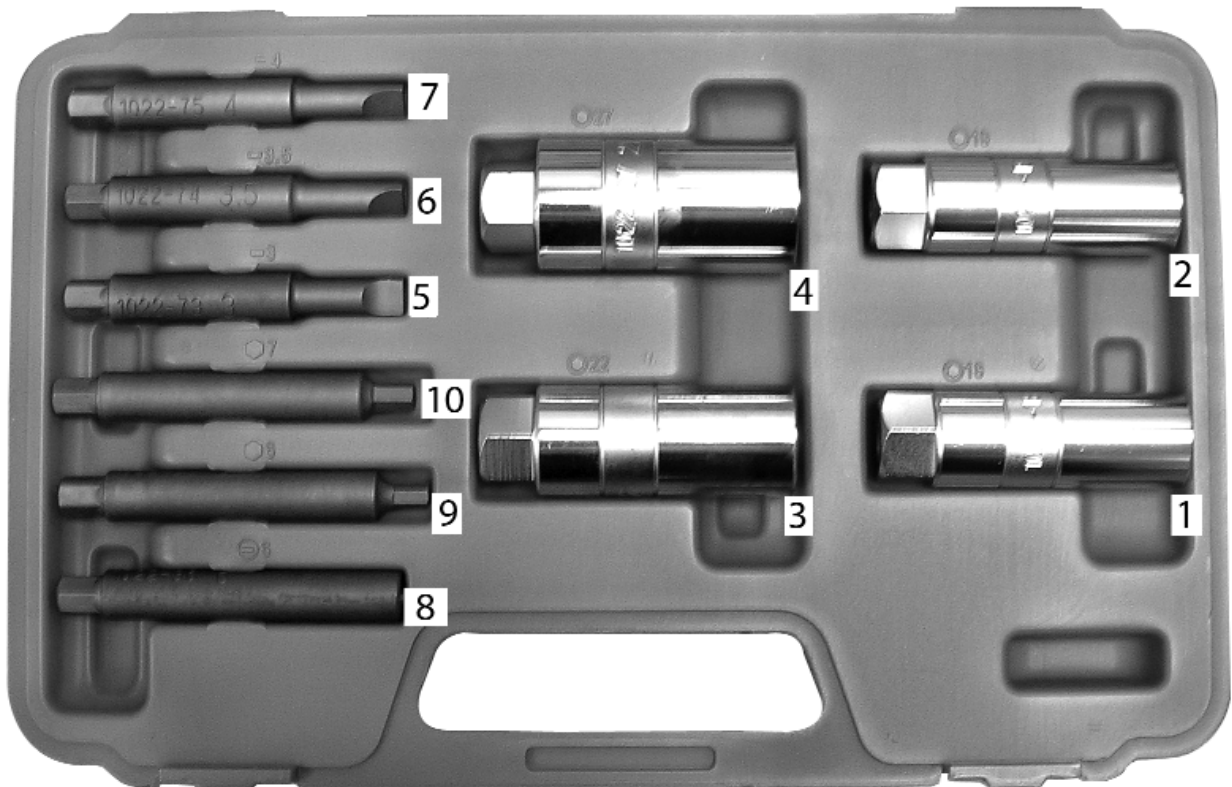

4B. SX301 - CONTENTS, APPLICATION AND PARTS LIST

ITEM	PART NO.	DESCRIPTION	APPLICATION
1	SX300.09	ADAPTOR 18mm	AUDI/FORD/FIAT/JAPANESE CARS/OPEL/PEUGEOT/RENAULT/ROVER/SEAT/VW
2	SX300.10	ADAPTOR 19mm	AUDI/CITROEN/FIAT/OPEL/SEAT/TOYOTA/VW
3	SX300.12	ADAPTOR 22mm	AUDI/BMW/CITROEN/FIAT/OPEL/PEUGEOT/RENAULT/SEAT/VW
4	SX300.14	ADAPTOR 27mm	AUDI/CITROEN/PEUGEOT/VW
5	SX300.15	ADAPTOR 3mm	MERCEDES BENZ/OPEL/RENAULT
6	SX300.16	ADAPTOR 3.5mm	CHRYSLER/CITROEN/FORD
7	SX300.17	ADAPTOR 4mm	CITROEN/PEUGEOT
8	SX300.20	ADAPTOR 6mm	AUDI/RENAULT/VW
9	SX300.28	ADAPTOR 6mm	BMW/CITROEN/FIAT/FORD/JAPANESE CARS/OPEL/PEUGEOT/RENAULT/SEAT
10	SX300.29	ADAPTOR 7mm	AUDI/CITROEN/FIAT/MERCEDES BENZ(W203)/PEUGEOT/RENAULT/SEAT/VW