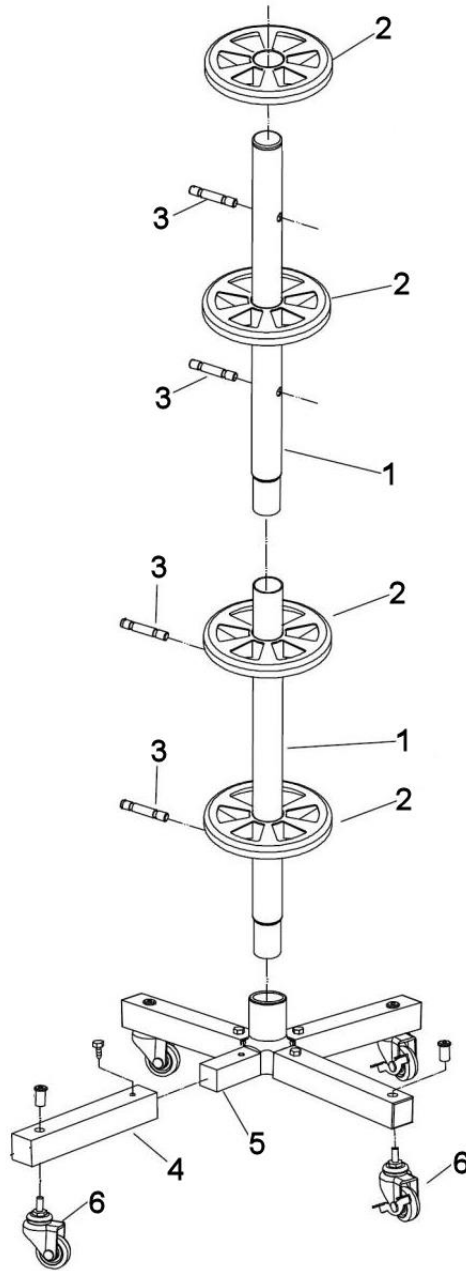

PARTS FOR :
WHEEL STORAGE TROLLEY 100Kg CAPACITY
MODELS: STR004.V3

ISSUE NO : 1
ISSUE DATE : 18/10/2016

ITEM	PART NO	DESCRIPTION
1	STR004.V3-01	35 SUPPORTING TUBE
2	STR004.V3-02	PLASTIC PLATE
3	STR004.V3-03	PIN FOR PLATE
4	STR004.V3-04	STANDING SQUARE TUBE
5	STR004.V3-05	NYLON CONNECTION
6	STR004.V3-06	2" CASTOR