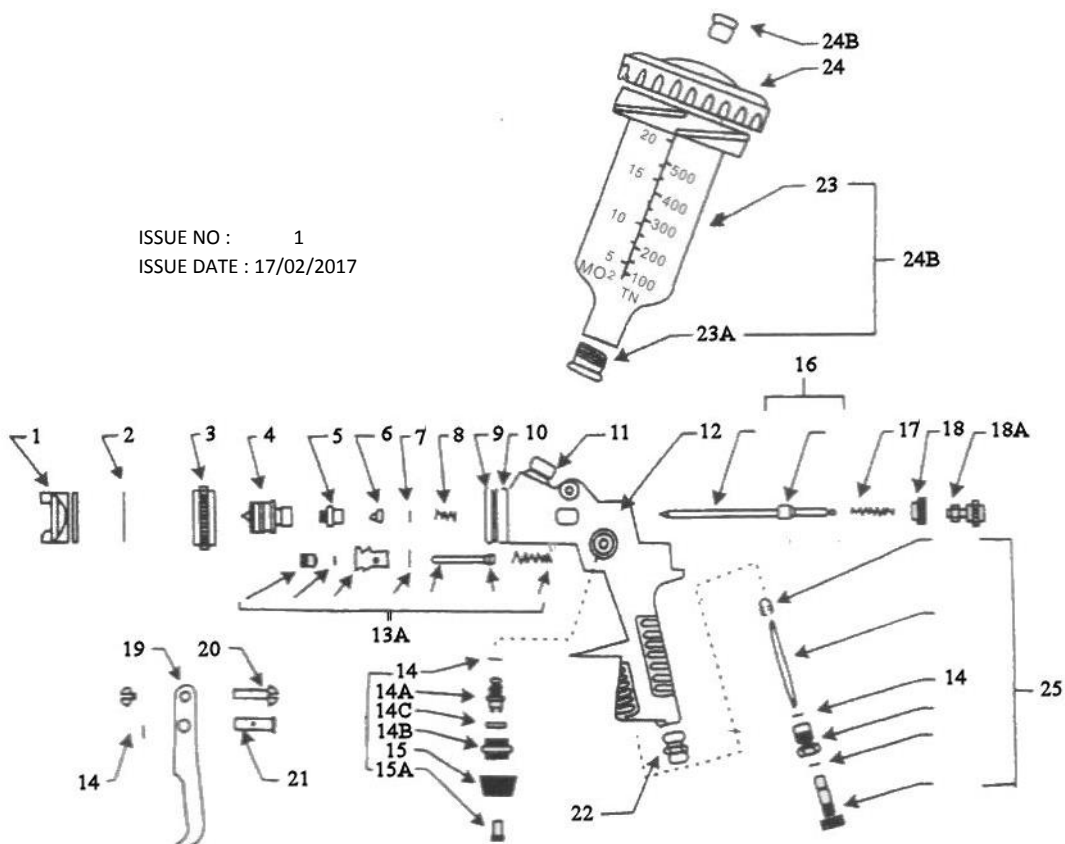

PARTS FOR :
GRAVITY FEED SPRAY GUN 1.8mm SET-UP
MODELS: S642G

ISSUE NO : 1
ISSUE DATE : 17/02/2017

ITEM	PART NO	DESCRIPTION	ITEM	PART NO	DESCRIPTION
1	S642G.01	NOZZLE 1.8mm	16	S642G.16	NEEDLE COMPLETE 1.8mm
2	S642G.02	RING	17	S642G.17	NEEDLE SPRING
3	S642G.03	AIR CAP	18	S642G.18	SCREW NUT
4	S642G.04	FLUID NOZZLE 1.8mm	18A	S642G.18A	FLUID CONTROL KNOB
5	S642G.05	PACKING SCREW FOR NEEDLE	19	S642G.19	TRIGGER
6	S642G.06	TEFLON SEAL	20	S642G.20	SCREW
7	S642G.07	WASHER	21	S642G.21	TRIGGER PIN
8	S642G.08	SPRING	22	S642G.22	AIR ADAPTOR 1/4"
9	S642G.09	BRASS RING	23	S642G.23	FLUID POT
10	S642G.10	GASKET	23A	S642G.23A	ADAPTOR
11	S642G.11	CONNECTOR FOR FLUID CONTAINER	24	S642G.24	FLUID POT COVER
12	S642G.12	GUN BODY	24B	S642G.24B	FLUID POT ASS'Y
13A	S642G.13A	AIR VALVE ASS'Y	25	S642G.25	AIR ADJUSTING VALVE ASS'Y
14	S642G.14	WASHER	--	S642G-SET1.4	SET-UP 1.4mm
14A	S642G.14A	SPRAY REGULATING SCREW	--	S642G-SET1.7	SET-UP 1.7mm
14B	S642G.14B	SPRAY REGULATING NUT	--	S642G-SET1.8	SET-UP 1.8mm
14C	S642G.14C	C-RING	--	S642G-SET2.0	SET-UP 2.0mm
15	S642G.15	FLUID ADJUSTMENT KNOB	--	S642G-SET2.2	SET-UP 2.2mm
15A	S642G.15A	COUNTERSUNK SCREW			