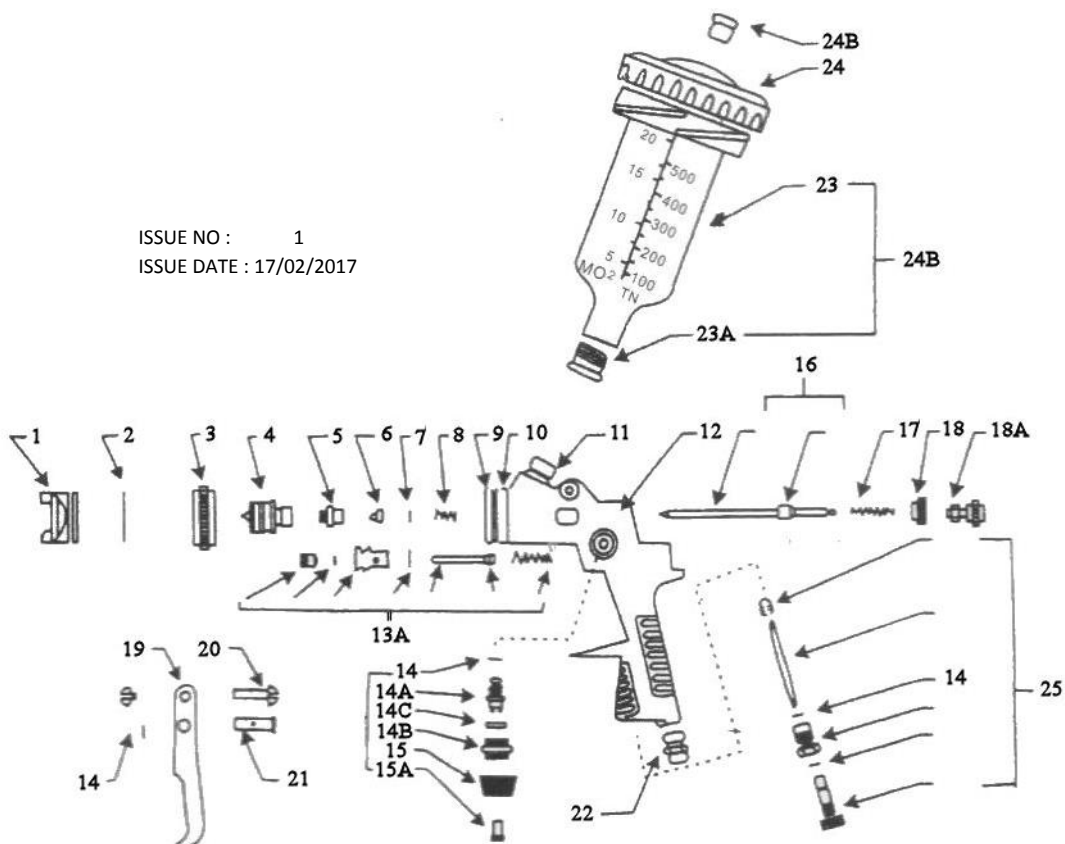

**PARTS FOR :**  
GRAVITY FEED SPRAY GUN 1.4mm SET-UP  
**MODELS: S641G**

ISSUE NO : 1  
ISSUE DATE : 17/02/2017

ITEM	PART NO	DESCRIPTION	ITEM	PART NO	DESCRIPTION
1	S641G.01	NOZZLE 1.4mm	16	S641G.16	NEEDLE COMPLETE 1.4mm
2	S642G.02	RING	17	S642G.17	NEEDLE SPRING
3	S642G.03	AIR CAP	18	S642G.18	SCREW NUT
4	S641G.04	FLUID NOZZLE 1.4mm	18A	S642G.18A	FLUID CONTROL KNOB
5	S642G.05	PACKING SCREW FOR NEEDLE	19	S642G.19	TRIGGER
6	S642G.06	TEFLON SEAL	20	S642G.20	SCREW
7	S642G.07	WASHER	21	S642G.21	TRIGGER PIN
8	S642G.08	SPRING	22	S642G.22	AIR ADAPTOR 1/4"
9	S642G.09	BRASS RING	23	S642G.23	FLUID POT
10	S642G.10	GASKET	23A	S642G.23A	ADAPTOR
11	S642G.11	CONNECTOR FOR FLUID CONTAINER	24	S642G.24	FLUID POT COVER
12	S642G.12	GUN BODY	24B	S642G.24B	FLUID POT ASS'Y
13A	S642G.13A	AIR VALVE ASS'Y	25	S642G.25	AIR ADJUSTING VALVE ASS'Y
14	S642G.14	WASHER	--	S642G-SET1.4	SET-UP 1.4mm
14A	S642G.14A	SPRAY REGULATING SCREW	--	S642G-SET1.7	SET-UP 1.7mm
14B	S642G.14B	SPRAY REGULATING NUT	--	S642G-SET1.8	SET-UP 1.8mm
14C	S642G.14C	C-RING	--	S642G-SET2.0	SET-UP 2.0mm
15	S642G.15	FLUID ADJUSTMENT KNOB	--	S642G-SET2.2	SET-UP 2.2mm
15A	S642G.15A	COUNTERSUNK SCREW			