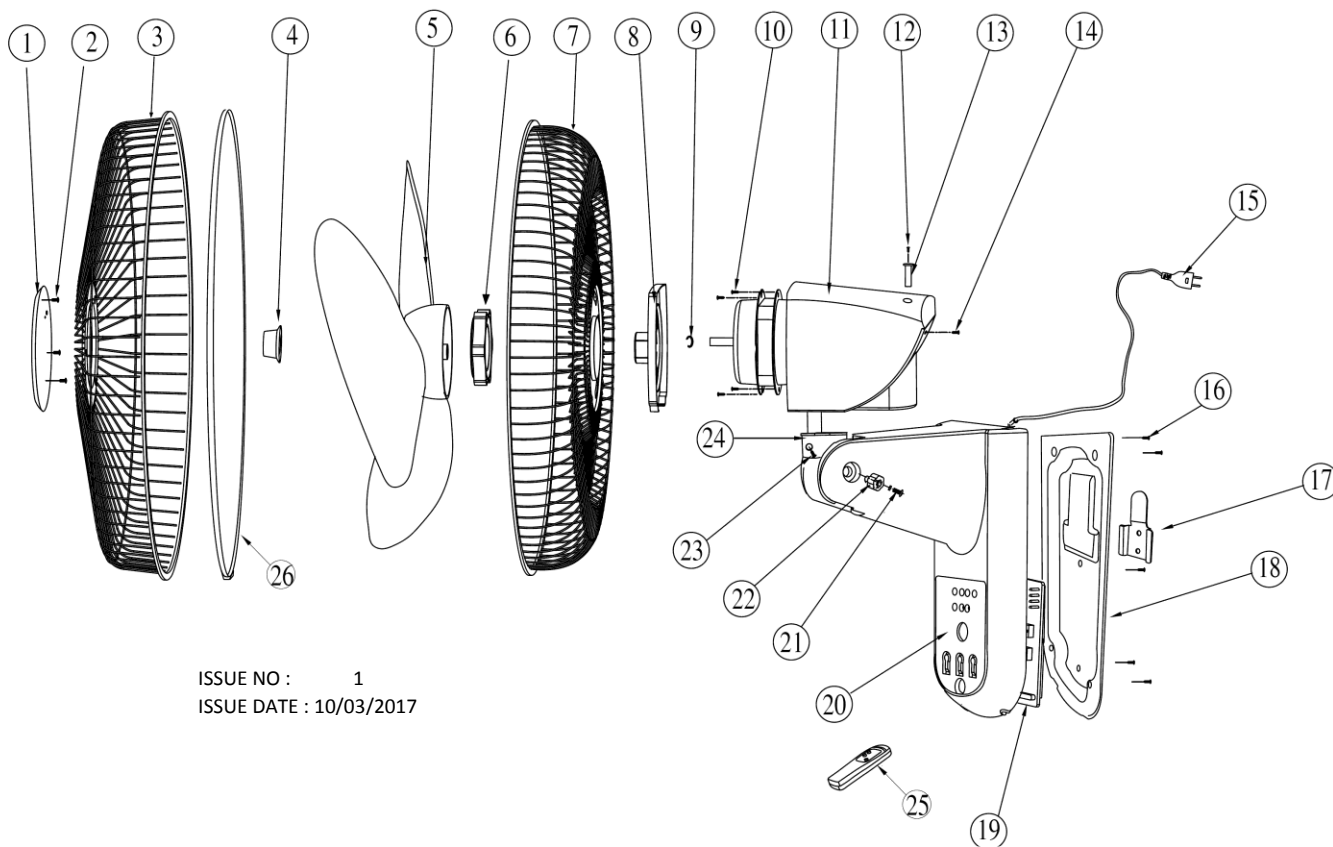

PARTS FOR :
WALL FAN 3-SPEED 16" with REMOTE CONTROL 230V
MODELS: SWF16WR.V4

ISSUE NO : 1
 ISSUE DATE : 10/03/2017

ITEM	PART NO	DESCRIPTION	ITEM	PART NO	DESCRIPTION
1	SWF16WR.V4-01	BRAND PLATE	14	SWF18WR.14	SCREW
2	SWF16WR.V4-02	SCREW	15	SWF18WR.15	POWER CORD
3	SWF16WR.V4-03	FRONT GRILL 16"	16	SWF18WR.16	SCREW
4	SWF16WR.V4-04	SPINNER FOR BLADE	17	SWF18WR.17	WALL BRACKET HOOK
5	SWF16WR.V4-05	BLADE 16"	18	SWF18WR.18	BASE COVER
6	SWF16WR.V4-06	NUT FOR REAR GRILL	19	SWF16WR.V4-19	IC PANEL
7	SWF16WR.V4-07	REAR GRILL 16"	20	SWF16WR.V4-20	FRONT SWITCH BOX
8	SWF18WR.08	FRONT MOTOR COVER	21	SWF18WR.21	SCREW
9	SWF16WR.V4-09	SHAFT CLIP	22	SWF18WR.22	NUT
10	SWF16WR.V4-10	SCREW	23	SWF18WR.23	SCREW
11	SWF18WR.11	MOTOR	24	SWF18WR.24	BASE
12	SWF16WR.V4-12	REAR MOTOR COVER	25	SWF16WR.V4-25	REMOTE CONTROLLER
13	SWF16WR.V4-13	SCREW	26	SWF16WR.V4-26	GRILLE RING