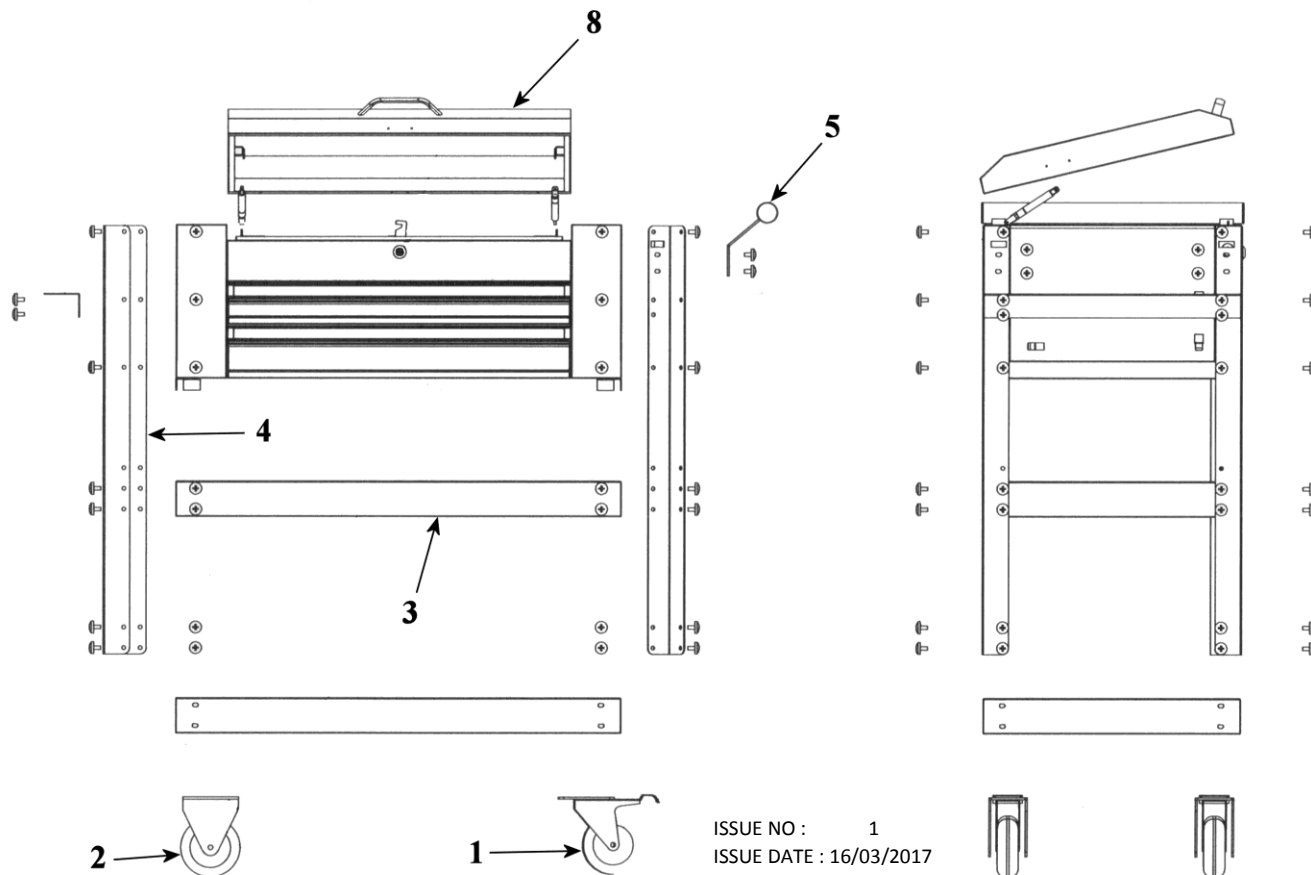

PARTS FOR :
HEAVY-DUTY MOBILE TOOL & PARTS TROLLEY 2
DRAWERS & LOCKABLE TOP – HI-VIS GREEN
MODELS: AP760MHV

ISSUE NO : 1
 ISSUE DATE : 16/03/2017

ITEM	PART NO	DESCRIPTION
1	AP760MHV.01	HEAVY-DUTY 'PU' CASTOR 4" (WITH BRAKE)
2	AP760MHV.02	HEAVY-DUTY 'PU' CASTOR 4"
3	AP760MHV.03	SHELF (760x435x60mm)
4	AP760MHV.04	UPRIGHT
5	AP760MHV.05	SIDE HANDLE
6	AP760MHV.06	BALL BEARING SLIDE
7	AP760MHV.07	LOCK & KEY
8	AP760MHV.08	TOP LID
9	AP760MHV.09	DRAWER (560x400x65mm)
--	AP760MHV.10	DRAWER (560x400x85mm)
--	AP760MHV.FK	FIXING KIT (SCREWS/NUTS/WASHERS)