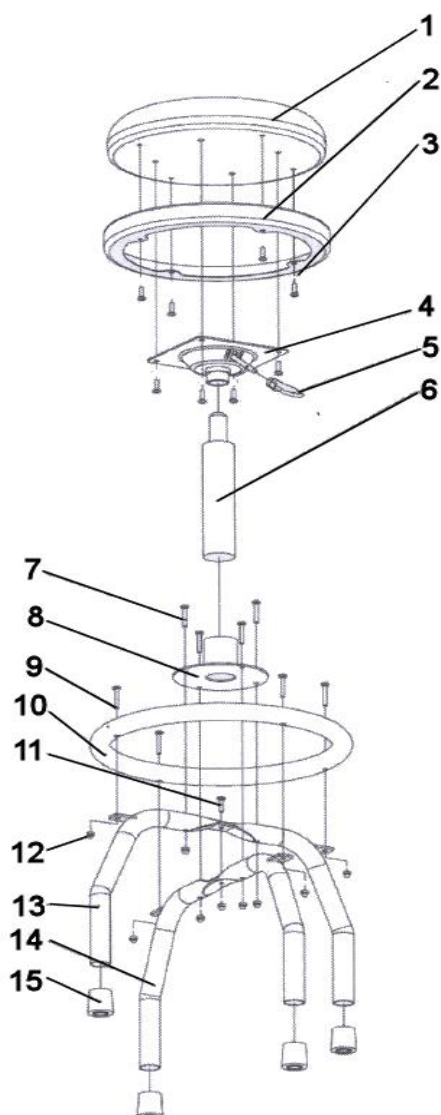

PARTS FOR :
HEAVY-DUTY WORKSHOP STOOL PNRUMATIC
WITH ADJUSTABLE HEIGHT SWIVEL SEAT

MODELS: SCR17

ISSUE NO : 1
ISSUE DATE :18/10/2016

ITEM PART NO DESCRIPTION

- 1 SCR17.01 CUSHION
- 2 SCR17.02 METAL CIRCLE
- 3 SCR17.03 M6x20mm BOLT
- 4 SCR17.04 UP AND DOWN SWITCH
- 5 SCR17.05 HANDLE
- 6 SCR17.06 PNUEMATIC PUMP
- 7 SCR17.07 M6x40mm BOLT
- 8 SCR17.08 METAL BASE
- 9 SCR17.09 M6x38mm BOLT
- 10 SCR17.10 FOOT RING
- 11 SCR17.11 M6x30mm BOLT
- 12 SCR17.12 M6 NUT
- 13 SCR17.13 UP LEG
- 14 SCR17.14 DOWN LEG
- 15 SCR17.15 RUBBER CAP