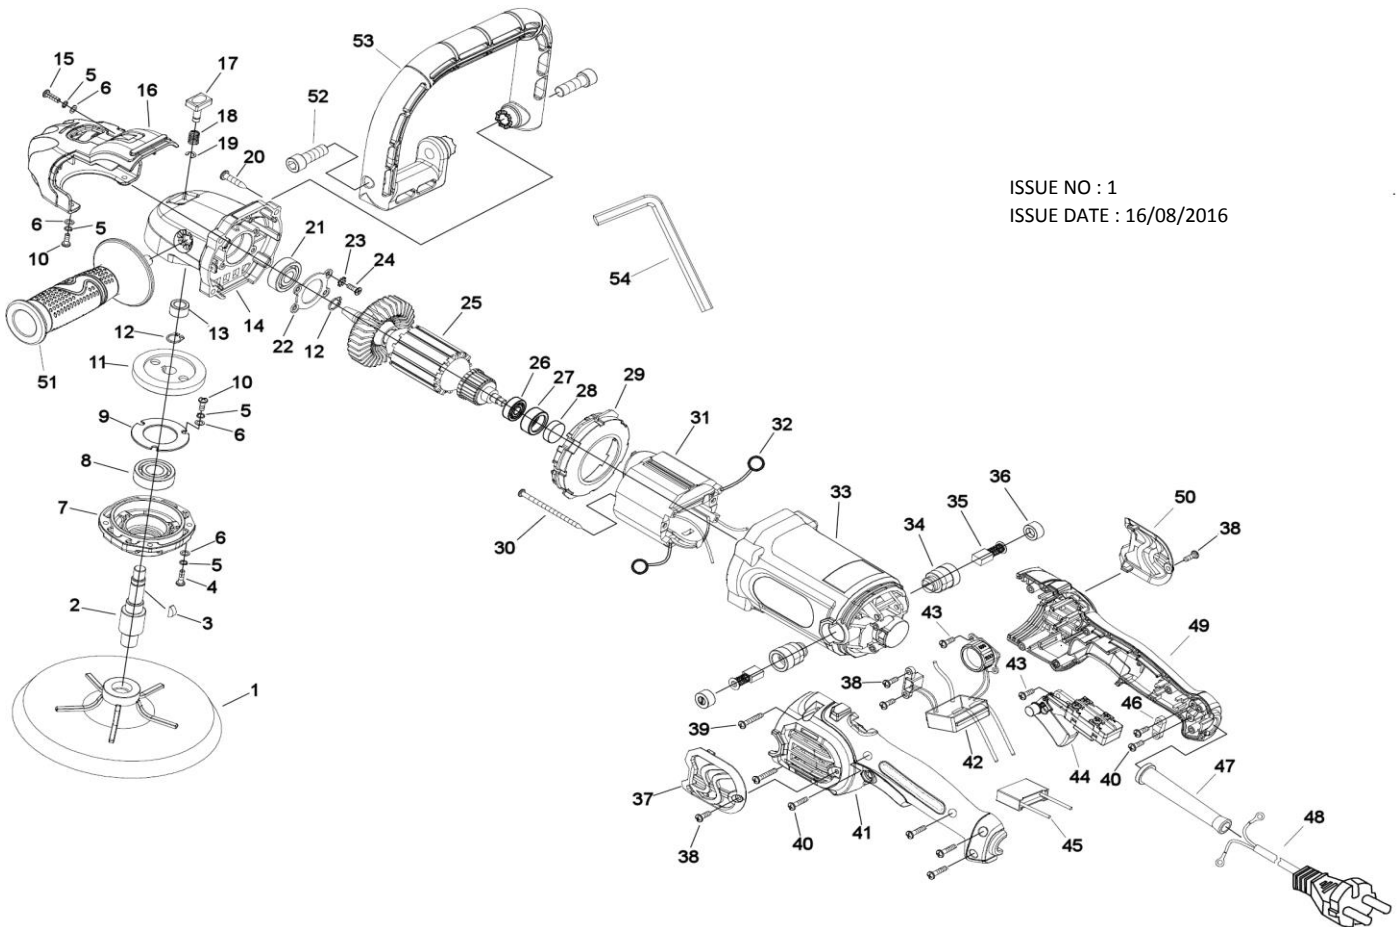

SEALEY

PARTS FOR :
SANDER/POLISHER Ø180mm VARIABLE SPEED
MODELS: MS925PS

ISSUE NO : 1
ISSUE DATE : 16/08/2016

ITEM	PART NO	DESCRIPTION	ITEM	PART NO	DESCRIPTION	ITEM	PART NO	DESCRIPTION
1	MS925PS.01	POLISHING DISC	19	MS925PS.19	E-RING	37	MS925PS.37	HOUSING, LEFT SIDE
2	MS925PS.02	OUTPUT SPINDLE	20	MS925PS.20	SCREW ST5x25	38	MS925PS.38	SCREW ST4x12
3	MS925PS.03	KEY 4x13	21	MS925PS.21	BEARING B/6201	39	MS925PS.39	SCREW ST4x12
4	MS925PS.04	SCREW M4x14	22	MS925PS.22	BEARING COVER	40	MS925PS.40	SCREW ST4x12
5	MS925PS.05	WASHER M4	23	MS925PS.23	STAR WASHER M4	41	MS925PS.41	HANDLE, LEFT SIDE
6	MS925PS.06	FLAT PAD M4	24	MS925PS.24	SCREW M4x10	42	MS925PS.42	SPEED CONTROLLER
7	MS925PS.07	GEAR HOUSING COVER	25	MS925PS.25	ARMATURE	43	MS925PS.43	SCREW ST4x10
8	MS925PS.08	BEARING B/6202	26	MS925PS.26	BEARING B/608	44	MS925PS.44	SWITCH
9	MS925PS.09	BEARING COVER	27	MS925PS.27	BEARING SEAT	45	MS925PS.45	CAPACITOR 0.22uF
10	MS925PS.10	SCREW M4x14	28	MS925PS.28	MAGNET RING	46	MS925PS.46	CORD CLAMP
11	MS925PS.11	GEAR	29	MS925PS.29	FAN BAFFLE	47	MS925PS.47	CABLE SLEEVE
12	MS925PS.12	CIRCLIP M12	30	MS925PS.30	SCREW ST4x65	48	MS925PS.48	POWER CABLE
13	MS925PS.13	NEEDLE BEARING M16x10x10	31	MS925PS.31	STATOR	49	MS925PS.49	HANDLE, RIGHT SIDE
14	MS925PS.14	GEARCASE	32	MS925PS.32	PULL SPRING	50	MS925PS.50	HANDLE COVER, RIGHT SIDE
15	MS925PS.15	SCREW M4x18	33	MS925PS.33	HOUSING	51	MS925PS.51	SIDE HANDLE
16	MS925PS.16	PLASTIC HOUSING	34	MS925PS.34	BRUSH HOLDER	52	MS925PS.52	HEX HEAD BOLT M10x30
17	MS925PS.17	LOCKING PRESS BUTTON	35	MS925PS.35	CARBON BRUSH	53	MS925PS.53	D-SHAPE HANDLE
18	MS925PS.18	LOCKING PRESS SPRING	36	MS925PS.36	BRUSH HOLDER CAP	54	MS925PS.54	HEX WRENCH M10