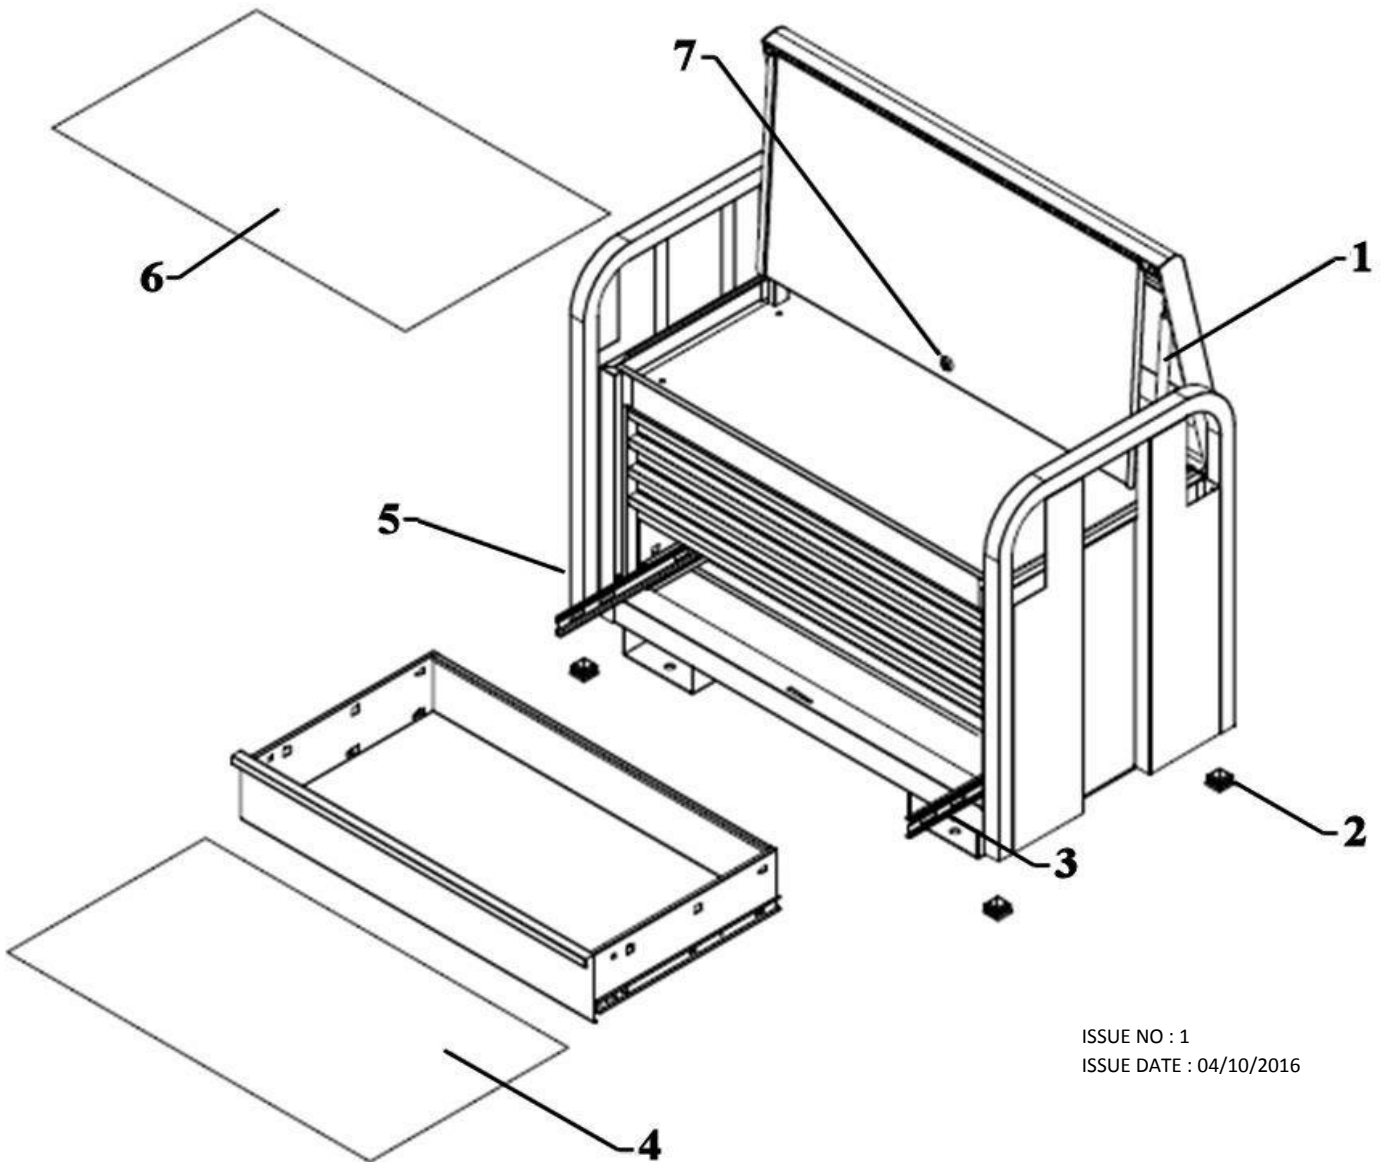

PARTS FOR :
JOBSITE BOX 5 DRAWER 915mm
HEAVY-DUTY

MODELS: PTB91505

ISSUE NO : 1
ISSUE DATE : 04/10/2016

ITEM	PART NO	DESCRIPTION
1	PTB-303161	GAS STRUT
2	PTB-314009	END CAP
3	PTB-300001	BEARING SLIDE (R)
4	PTB-551816	DRAWER LINER
5	PTB-300000	BEARING SLIDE (L)
6	PTB-551817	TOP LINER
7	PTB-304075	LOCK & KEY